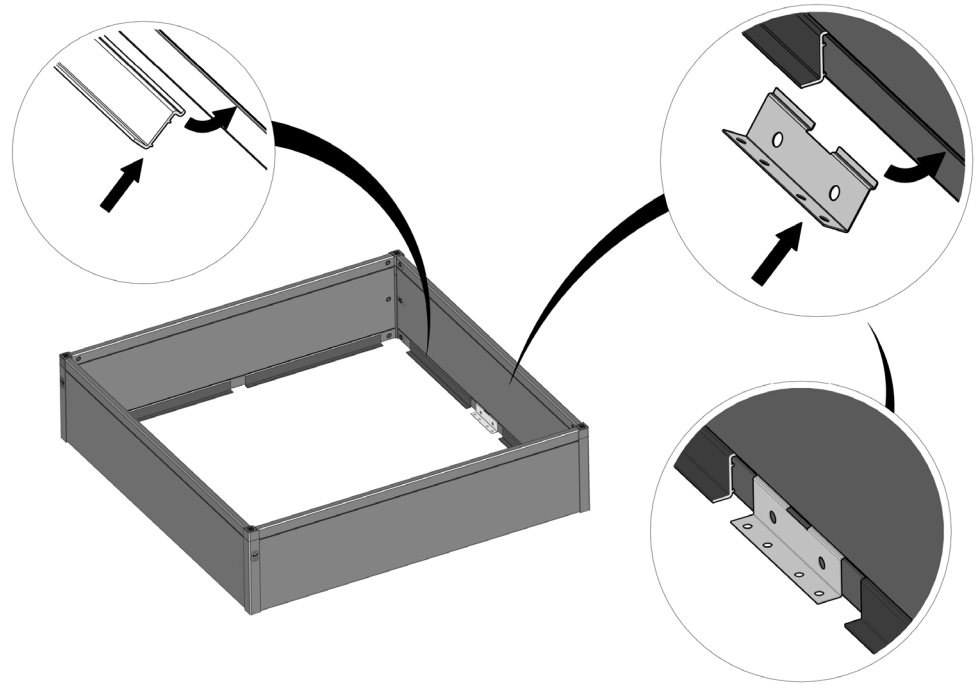

FC6690 Bottom raised bed/30 120x120 cm BASIC

- | | | |
|--------|--------|--------------|
| FC1931 | 8 pcs. | 560 x 250 mm |
| FC1935 | 2 pcs. | 560 x 137 mm |
| FC2094 | 8 pcs. | L= 460 mm |
| FC2410 | 1 pcs. | |
| FC2088 | 2 pcs. | |
| FC2491 | 8 pcs. | M6 x10 |
| FC2489 | 8 pcs. | M6 |
| FC2412 | 2 pcs. | L= 585 mm |
| FC2413 | 2 pcs. | |

www.growcamp.dk
info@growcamp.dk

1 FC6690 Bottom raised bed/30 120x120 cm BASIC

2

3

4