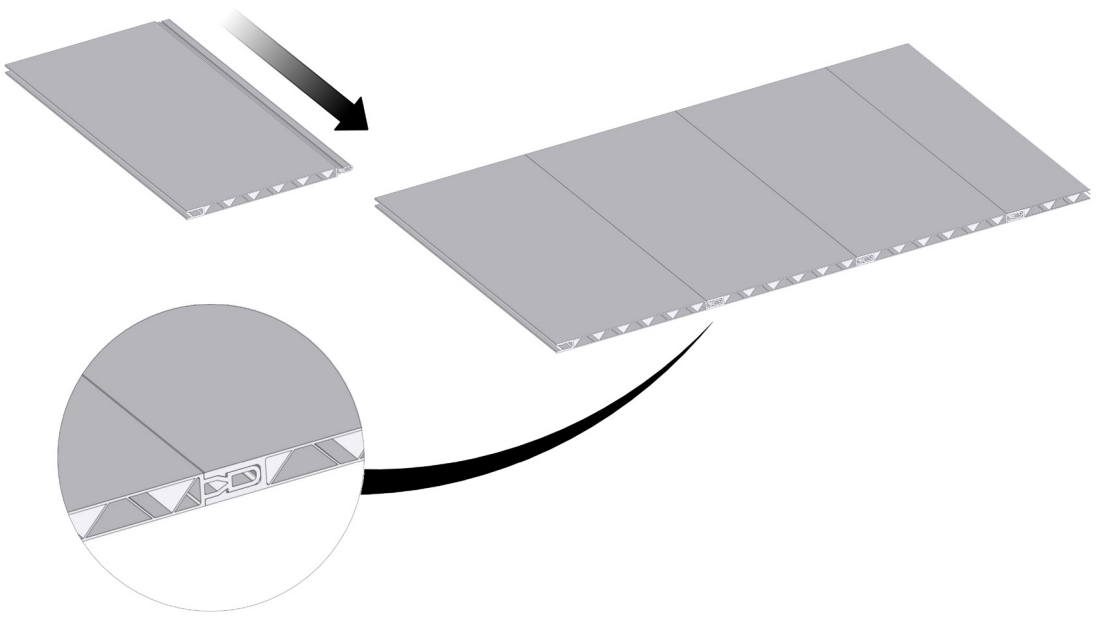

FC6690 Bottom raised bed/30 120x120 cm BASIC

- | | | |
|--------|--------|--------------|
| FC1931 | 8 pcs. | 560 x 250 mm |
| FC1935 | 2 pcs. | 560 x 137 mm |
| FC2094 | 8 pcs. | L= 460 mm |
| FC2410 | 1 pcs. | |
| FC2088 | 2 pcs. | |
| FC2491 | 8 pcs. | M6 x10 |
| FC2489 | 8 pcs. | M6 |
| FC2412 | 2 pcs. | L= 585 mm |
| FC2413 | 2 pcs. | |

www.growcamp.dk
info@growcamp.dk

1 FC6690 Bottom raised bed/30 120x120 cm BASIC

2

3

4