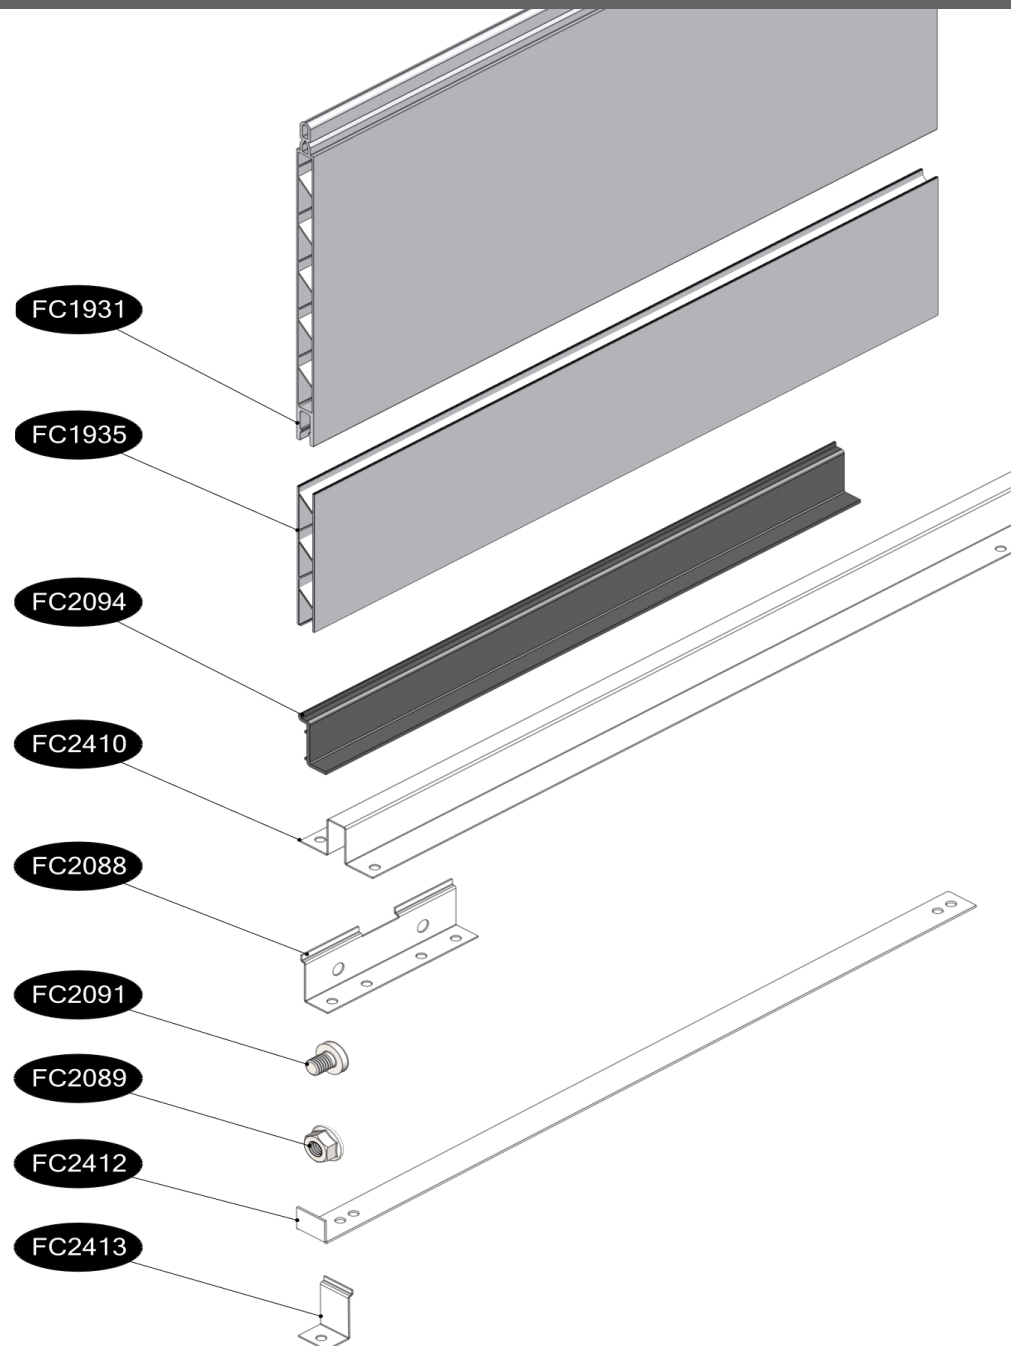

FC6690 Bottom raised bed/30 120x120 cm BASIC

- | | | |
|--------|--------|--------------|
| FC1931 | 8 pcs. | 560 x 250 mm |
| FC1935 | 2 pcs. | 560 x 137 mm |
| FC2094 | 8 pcs. | L= 460 mm |
| FC2410 | 1 pcs. | |
| FC2088 | 2 pcs. | |
| FC2491 | 8 pcs. | M6 x10 |
| FC2489 | 8 pcs. | M6 |
| FC2412 | 2 pcs. | L= 585 mm |
| FC2413 | 2 pcs. | |

www.growcamp.dk
info@growcamp.dk

1 FC6690 Bottom raised bed/30 120x120 cm BASIC

2

3

4