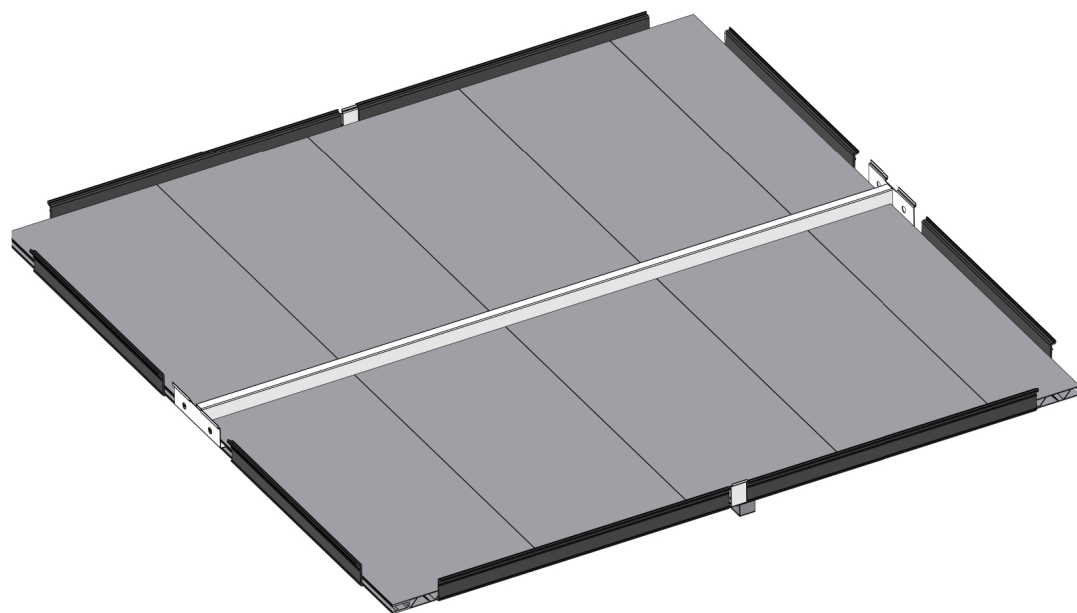

FC6690 Bottom raised bed/30 120x120 cm BASIC

- | | | |
|--------|--------|--------------|
| FC1931 | 8 pcs. | 560 x 250 mm |
| FC1935 | 2 pcs. | 560 x 137 mm |
| FC2094 | 8 pcs. | L= 460 mm |
| FC2410 | 1 pcs. | |
| FC2088 | 2 pcs. | |
| FC2491 | 8 pcs. | M6 x10 |
| FC2489 | 8 pcs. | M6 |
| FC2412 | 2 pcs. | L= 585 mm |
| FC2413 | 2 pcs. | |

www.growcamp.dk
info@growcamp.dk

1 FC6690 Bottom raised bed/30 120x120 cm BASIC

2

3

4