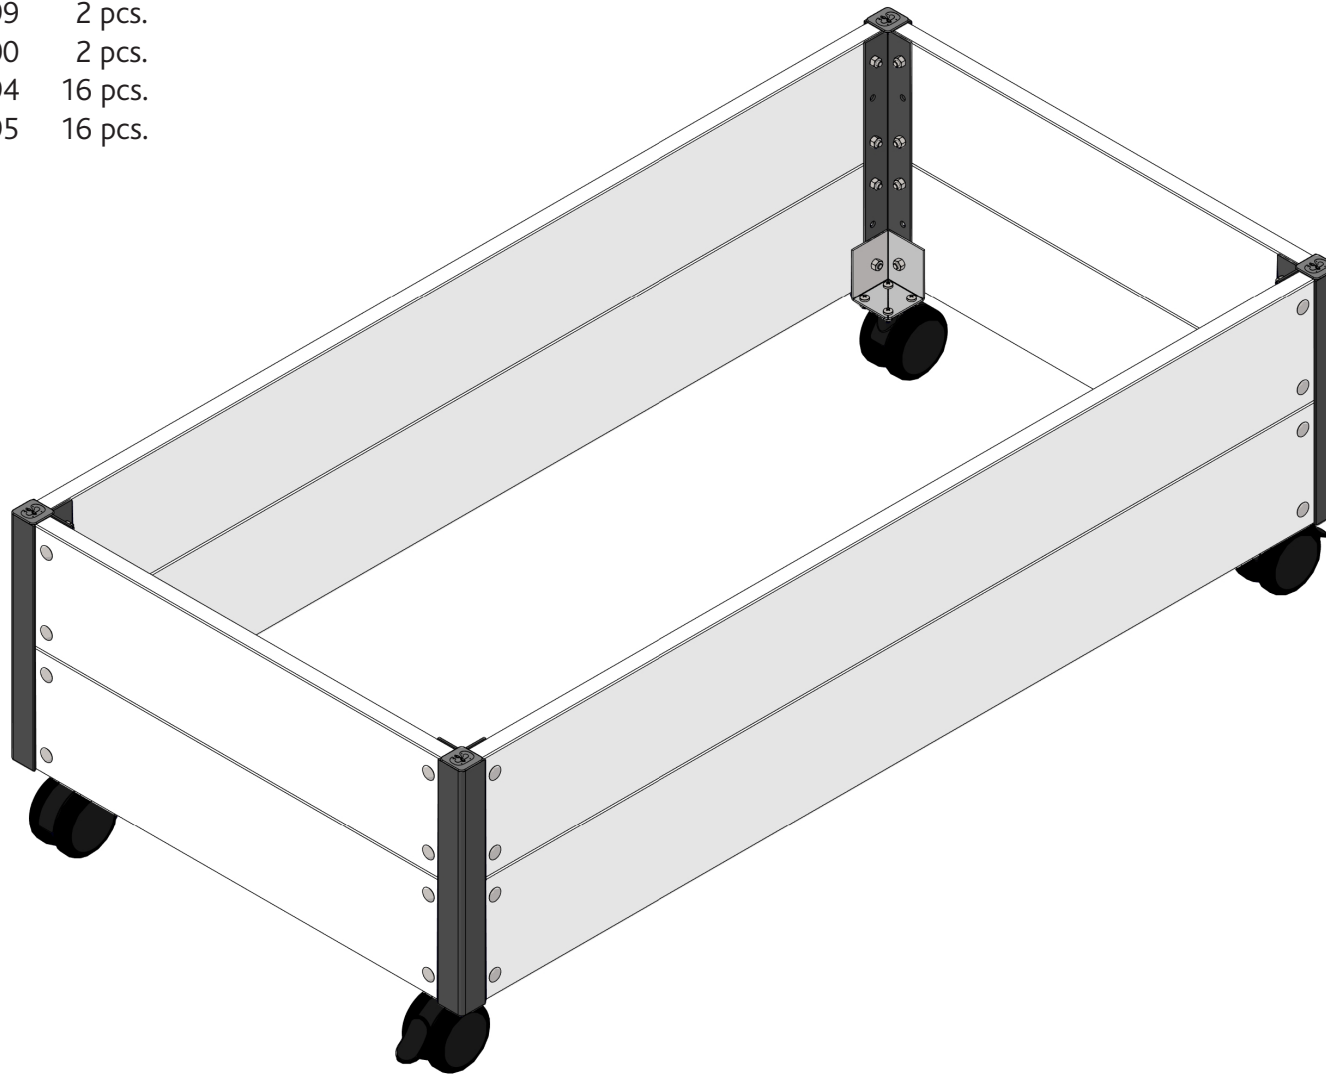

FC9137 Wheels 50 mm for raised bed WOOD with bottom 4 pcs.

- FC2395 4 pcs.
- FC2399 2 pcs.
- FC2400 2 pcs.
- FC2494 16 pcs.
- FC2495 16 pcs.

www.growcamp.dk
info@growcamp.dk

1 FC9137 Wheels 50 mm for raised bed WOOD with bottom 4 pcs.

2

3

4