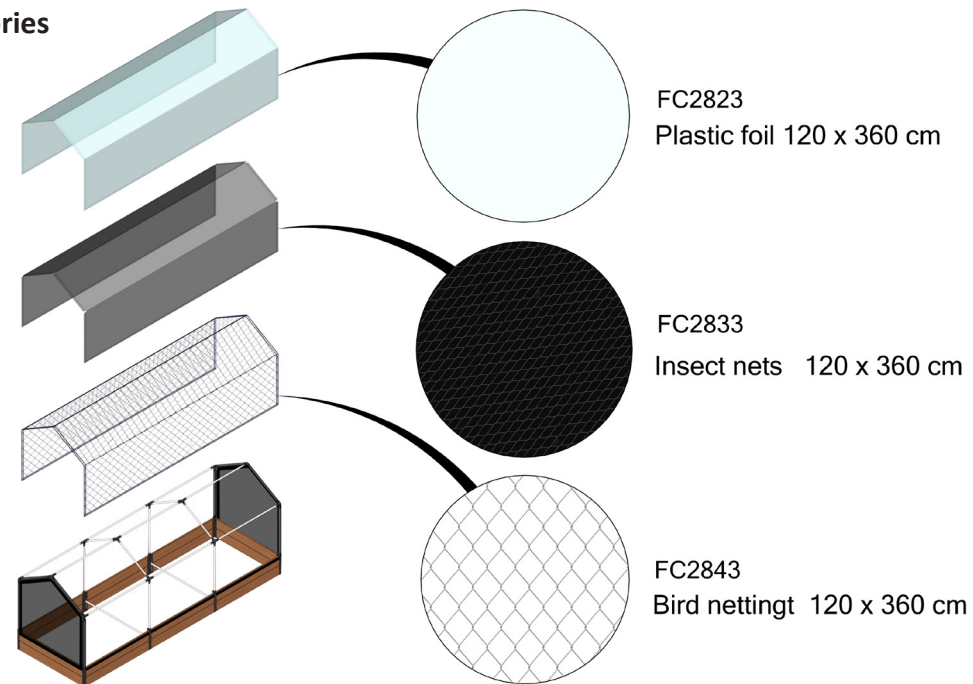

FC2437

FC2326

FC2191

FC2492

FC2476

FC2450

www.growcamp.dk
info@growcamp.dk

1 FC7513 Tunnel, gable, velcro, WOOD 120x360 cm

2

Manual FC5230/FC5231

3

4

Accessories

Accessories

Accessories