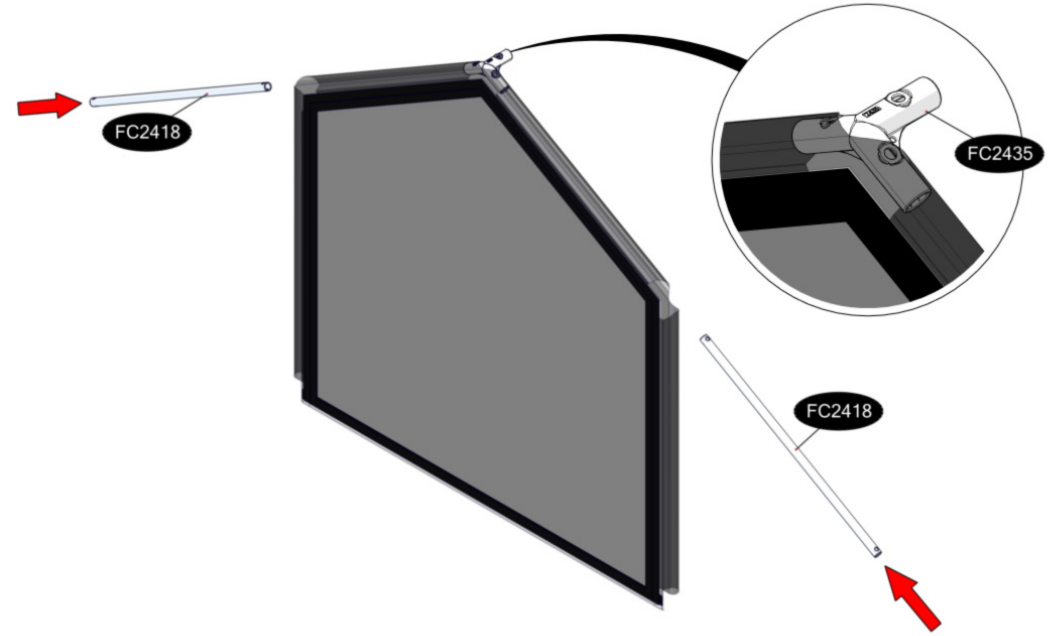

1 FC7513 Tunnel, gable, velcro, WOOD 120x360 cm

2

Manual FC5230/FC5231