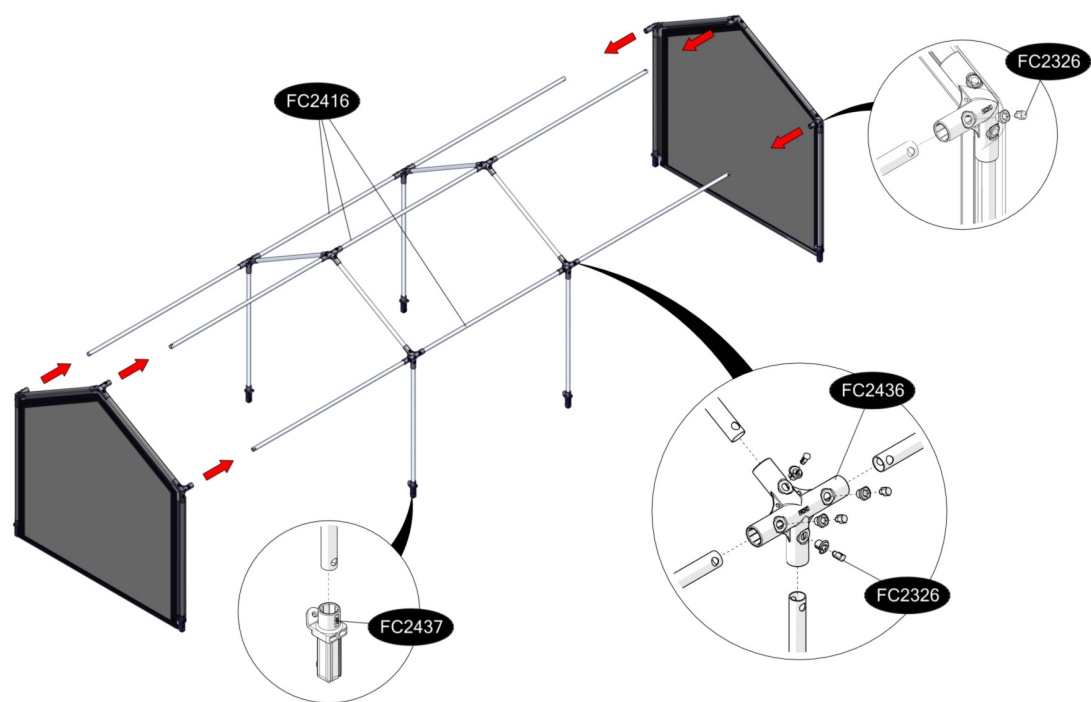

FC7513 Tunnel, gable, velcro, WOOD 120x360 cm

- FC2418 8 pcs. Ø19 x 640 mm
- FC2420 8 pcs. Ø19 x 820 mm
- FC2416 9 pcs. Ø19 x 1116 mm
- FC2436 6 pcs.
- FC2435 6 pcs.
- FC2437 8 pcs.
- FC2326 5 pcs.
- FC2191 8 pcs. 1128 mm WOOD
- FC2492 40 pcs. 3,5 x 16 mm torx 10
- FC2811 2 pcs.
- FC2833 1 pcs.
- FC2476 2 pcs.
- FC2450 4 pcs.

FC2437

FC2326

FC2191

FC2492

FC2476

FC2450

www.growcamp.dk
info@growcamp.dk

1 FC7513 Tunnel, gable, velcro, WOOD 120x360 cm

2

Manual FC5230/FC5231

3

4

Accessories

Accessories

Accessories