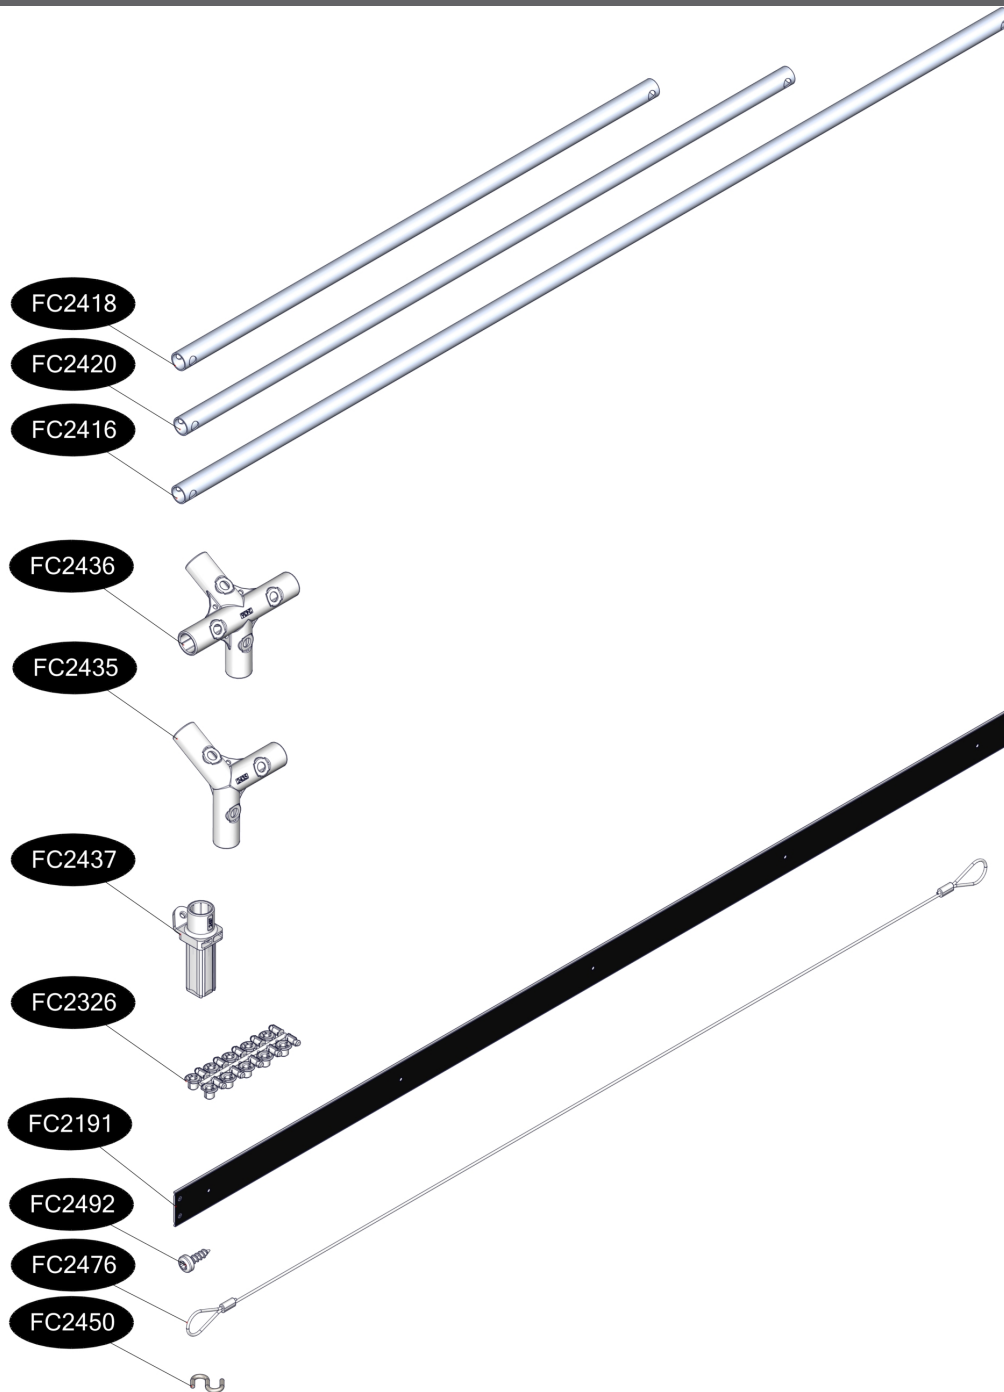

FC7513 Tunnel, gable, velcro, WOOD 120x360 cm

- FC2418 8 pcs. Ø19 x 640 mm
- FC2420 8 pcs. Ø19 x 820 mm
- FC2416 9 pcs. Ø19 x 1116 mm
- FC2436 6 pcs.
- FC2435 6 pcs.
- FC2437 8 pcs.
- FC2326 5 pcs.
- FC2191 8 pcs. 1128 mm WOOD
- FC2492 40 pcs. 3,5 x 16 mm torx 10
- FC2811 2 pcs.
- FC2833 1 pcs.
- FC2476 2 pcs.
- FC2450 4 pcs.

FC2811

FC2833

WOOD

FC2418

FC2420

FC2416

FC2436

FC2435

FC2437

FC2326

FC2191

FC2492

FC2476

FC2450

www.growcamp.dk
info@growcamp.dk

1 FC7513 Tunnel, gable, velcro, WOOD 120x360 cm

2

Manual FC5230/FC5231

3

4

Accessories

Accessories

Accessories