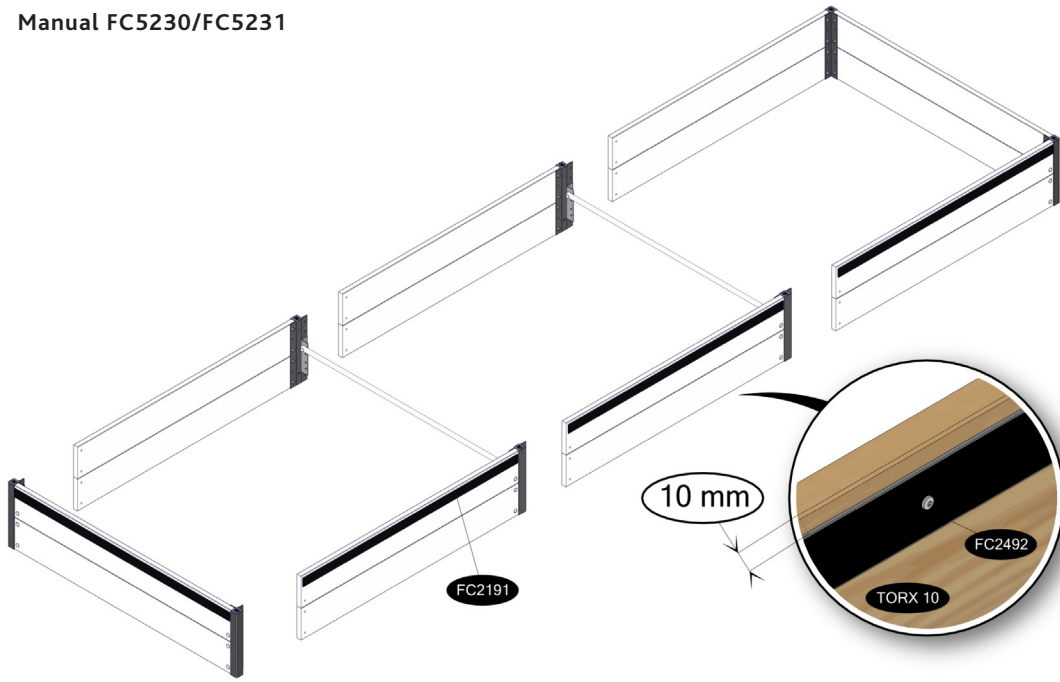

1 FC7513 Tunnel, gable, velcro, WOOD 120x360 cm

2

Manual FC5230/FC5231