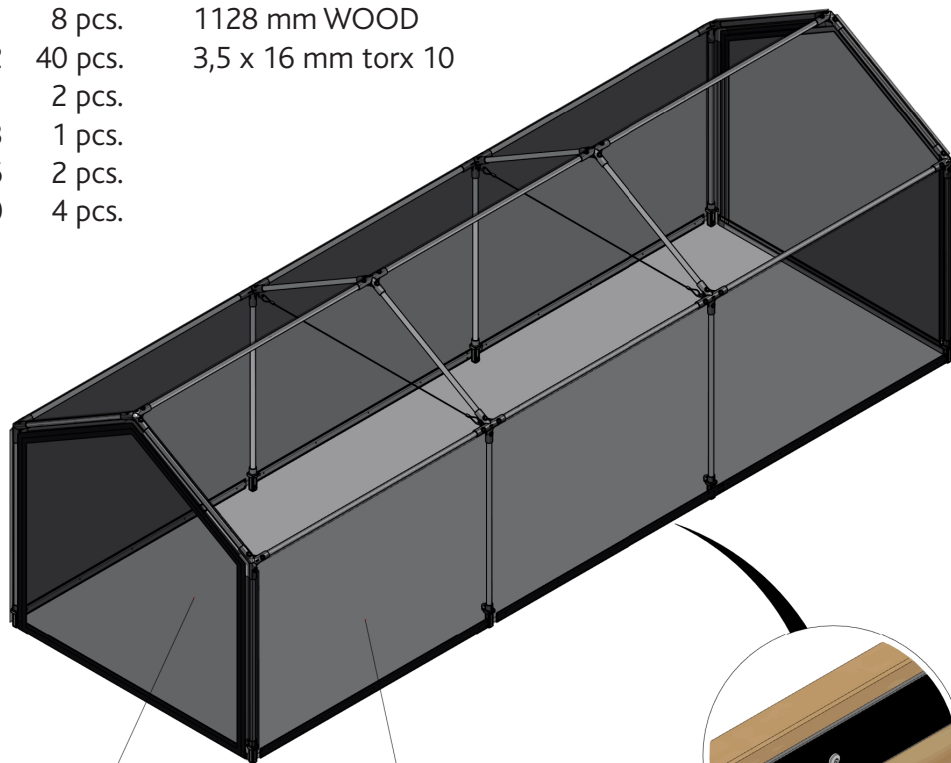

FC7513 Tunnel, gable, velcro, WOOD 120x360 cm

- FC2418 8 pcs. Ø19 x 640 mm
- FC2420 8 pcs. Ø19 x 820 mm
- FC2416 9 pcs. Ø19 x 1116 mm
- FC2436 6 pcs.
- FC2435 6 pcs.
- FC2437 8 pcs.
- FC2326 5 pcs.
- FC2191 8 pcs. 1128 mm WOOD
- FC2492 40 pcs. 3,5 x 16 mm torx 10
- FC2811 2 pcs.
- FC2833 1 pcs.
- FC2476 2 pcs.
- FC2450 4 pcs.

FC2811

FC2833

WOOD

FC2418

FC2420

FC2416

FC2436

FC2435

FC2437

FC2326

FC2191

FC2492

FC2476

FC2450

www.growcamp.dk
info@growcamp.dk

1 FC7513 Tunnel, gable, velcro, WOOD 120x360 cm