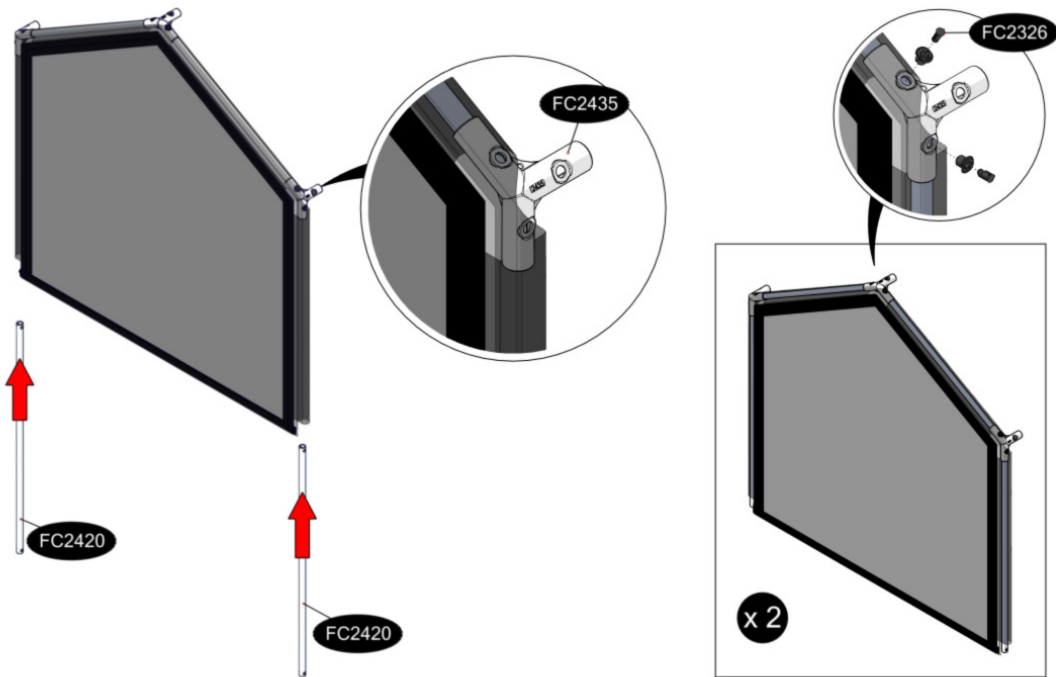

1 FC7513 Tunnel, gable, velcro, WOOD 120x360 cm

2

Manual FC5230/FC5231

3

4