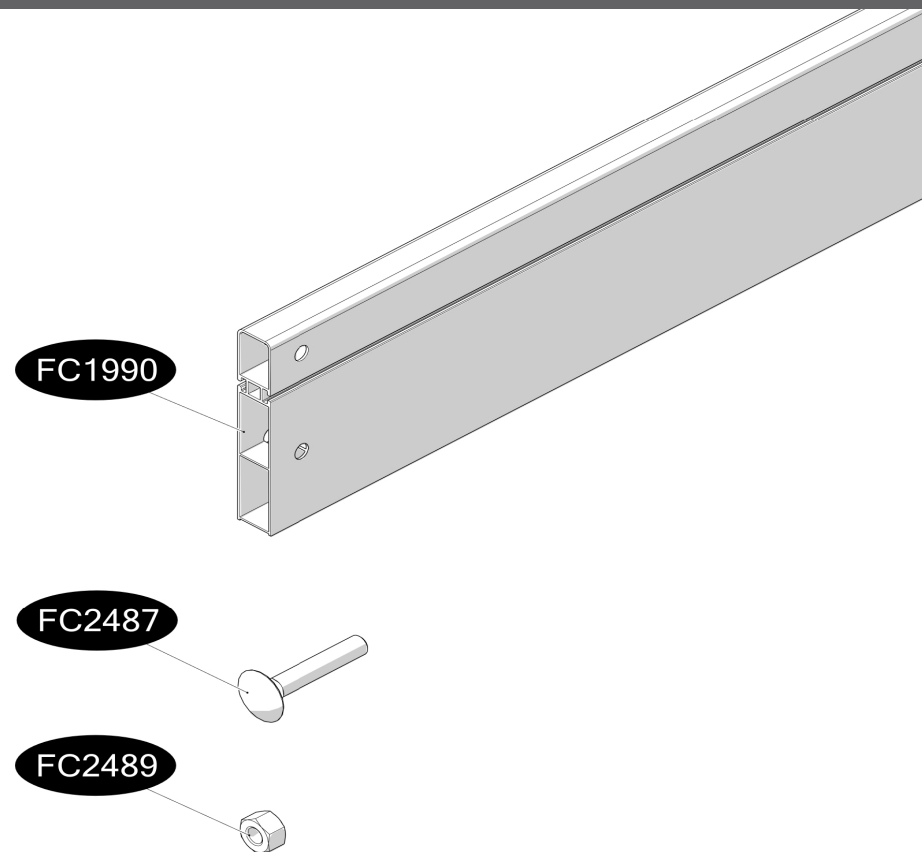

# FC6891 Partision for GrowWater per 120 cm section Wood

- FC1990 1 pcs. 137 x 25 x 1140 mm
- FC2487 4 pcs.
- FC2489 4 pcs.

# 1 FC6891 Partision for GrowWater per 120 cm section