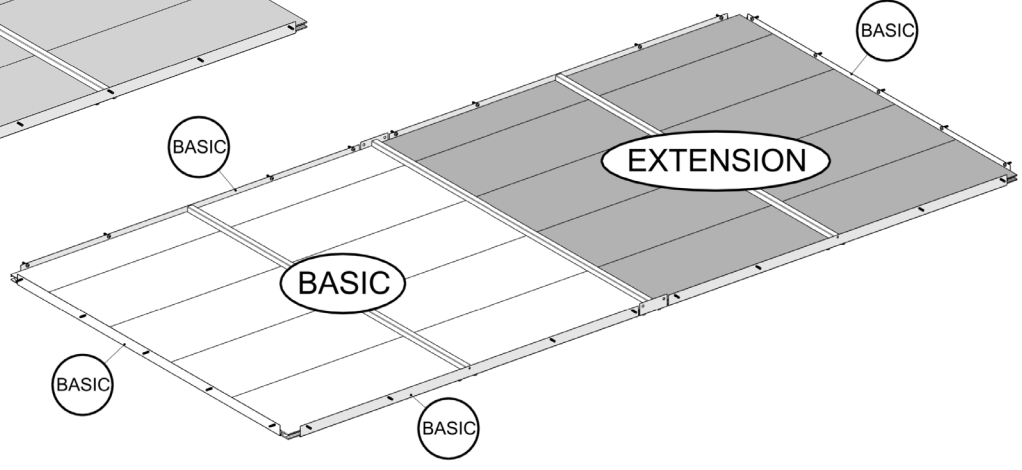

FC6701 Bottom raised bed WOOD 120x120 cm EXTENSION

FC1935	2 pcs.	560 x 137 mm
FC1931	8 pcs.	560 x 250 mm
FC2410	2 pcs.	L= 1144 mm
FC2489	8 pcs.	M6
FC2491	8 pcs.	M6 x10
FC2398	2 pcs.	L= 186 mm
FC2143	2 pcs.	L= 1090 mm
FC2477	10 pcs.	5 x 20 mm torx 25

www.growcamp.dk
info@growcamp.dk

1 FC6701 Bottom raised bed WOOD 120x120 cm EXTENSION

BASIC
manual FC6700

EXTENSION

2

3