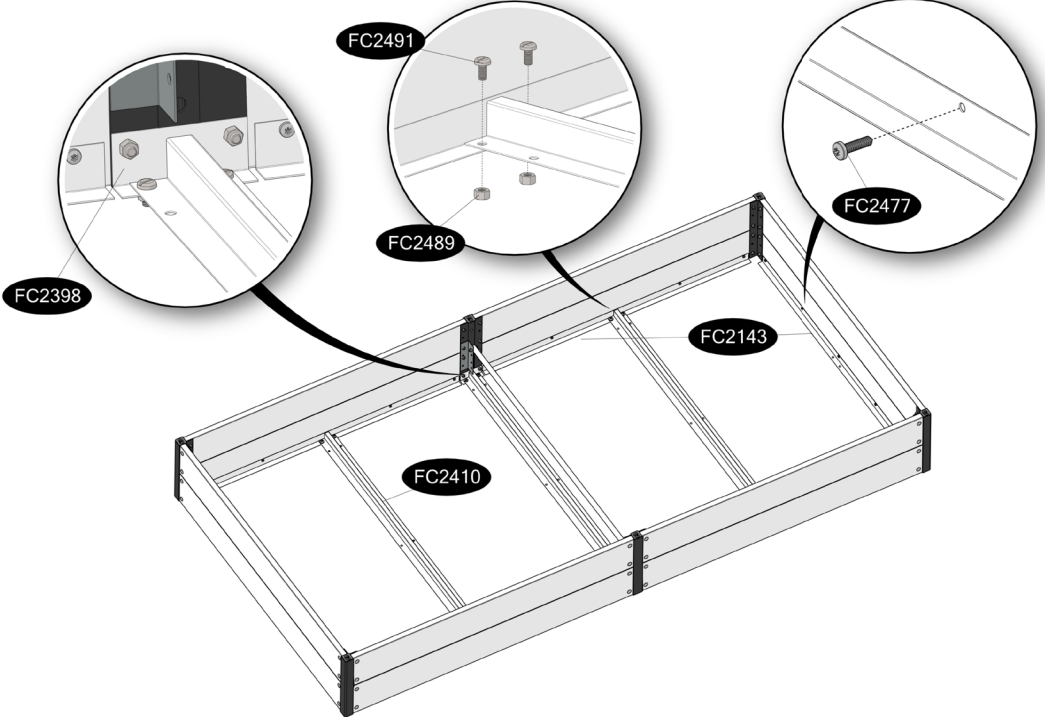

FC6701 Bottom raised bed WOOD 120x120 cm EXTENSION

FC1935	2 pcs.	560 x 137 mm
FC1931	8 pcs.	560 x 250 mm
FC2410	2 pcs.	L= 1144 mm
FC2489	8 pcs.	M6
FC2491	8 pcs.	M6 x10
FC2398	2 pcs.	L= 186 mm
FC2143	2 pcs.	L= 1090 mm
FC2477	10 pcs.	5 x 20 mm torx 25

www.growcamp.dk
info@growcamp.dk

1 FC6701 Bottom raised bed WOOD 120x120 cm EXTENSION

BASIC
manual FC6700

EXTENSION

2

3