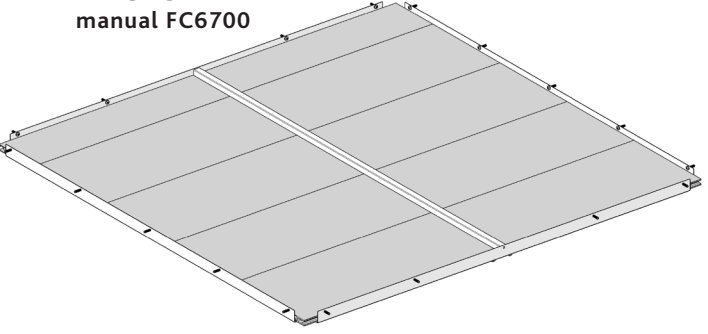

FC6701 Bottom raised bed WOOD 120x120 cm EXTENSION

FC1935	2 pcs.	560 x 137 mm
FC1931	8 pcs.	560 x 250 mm
FC2410	2 pcs.	L= 1144 mm
FC2489	8 pcs.	M6
FC2491	8 pcs.	M6 x10
FC2398	2 pcs.	L= 186 mm
FC2143	2 pcs.	L= 1090 mm
FC2477	10 pcs.	5 x 20 mm torx 25

www.growcamp.dk
info@growcamp.dk

1 FC6701 Bottom raised bed WOOD 120x120 cm EXTENSION

BASIC
manual FC6700

EXTENSION

2

3