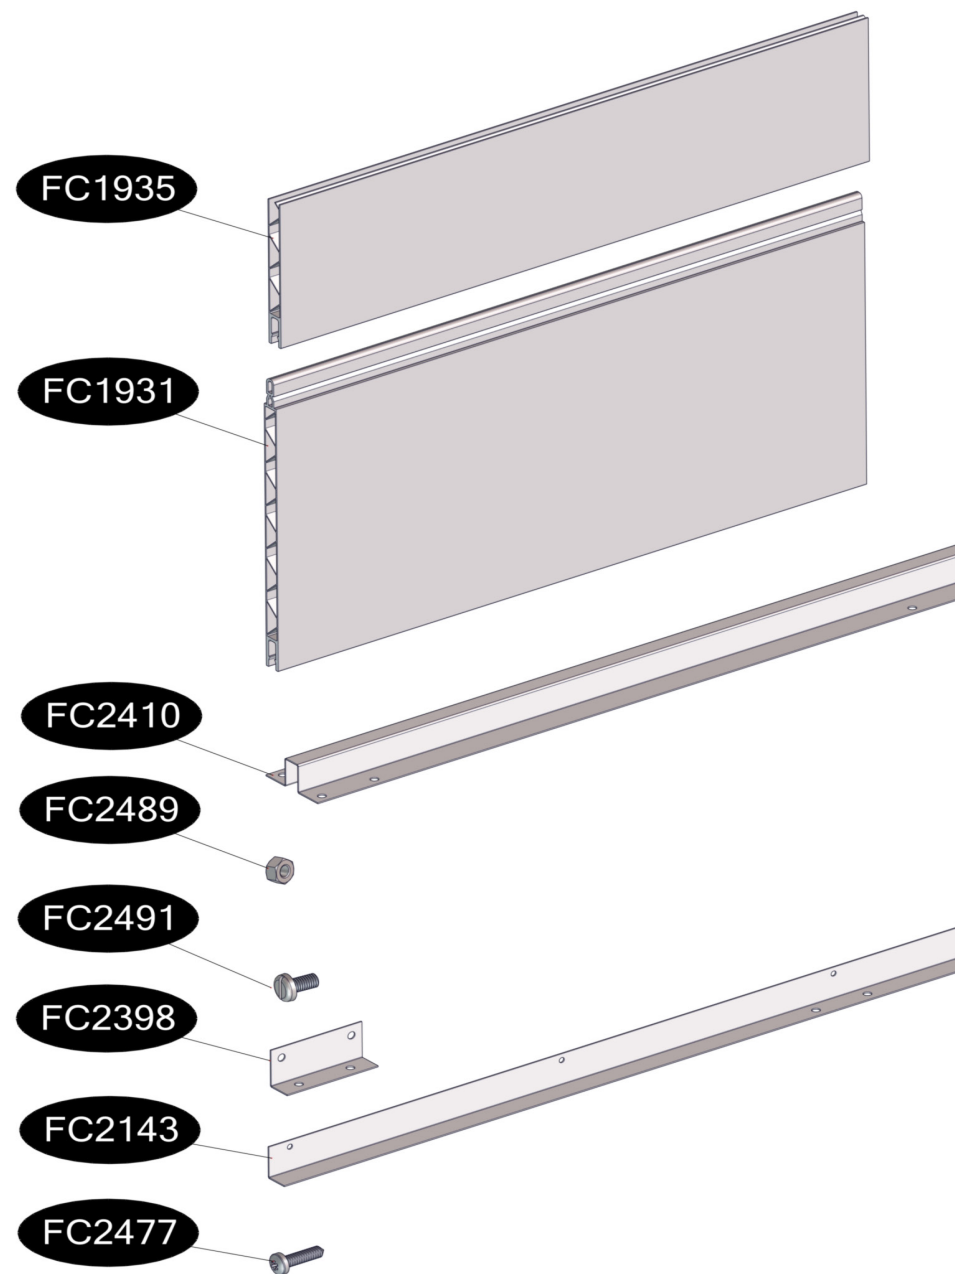

FC6701 Bottom raised bed WOOD 120x120 cm EXTENSION

FC1935	2 pcs.	560 x 137 mm
FC1931	8 pcs.	560 x 250 mm
FC2410	2 pcs.	L= 1144 mm
FC2489	8 pcs.	M6
FC2491	8 pcs.	M6 x10
FC2398	2 pcs.	L= 186 mm
FC2143	2 pcs.	L= 1090 mm
FC2477	10 pcs.	5 x 20 mm torx 25

www.growcamp.dk
info@growcamp.dk

1 FC6701 Bottom raised bed WOOD 120x120 cm EXTENSION

BASIC
manual FC6700

EXTENSION

2

3