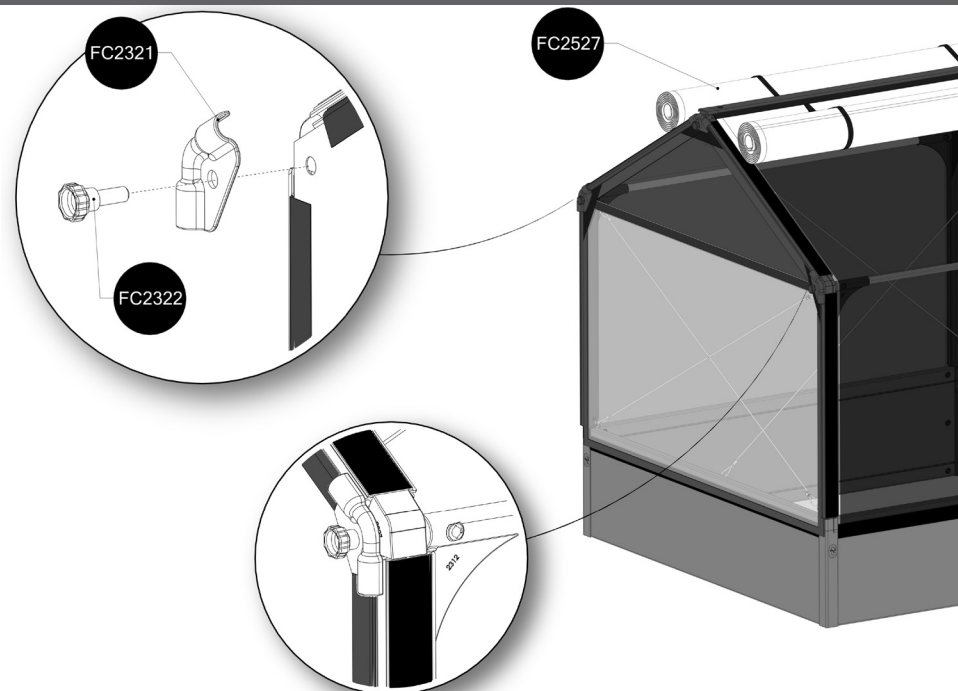

At temperatures more than 30 °C/ 90 °F the plastic sides must be opened when the GrowCamp is mounted.