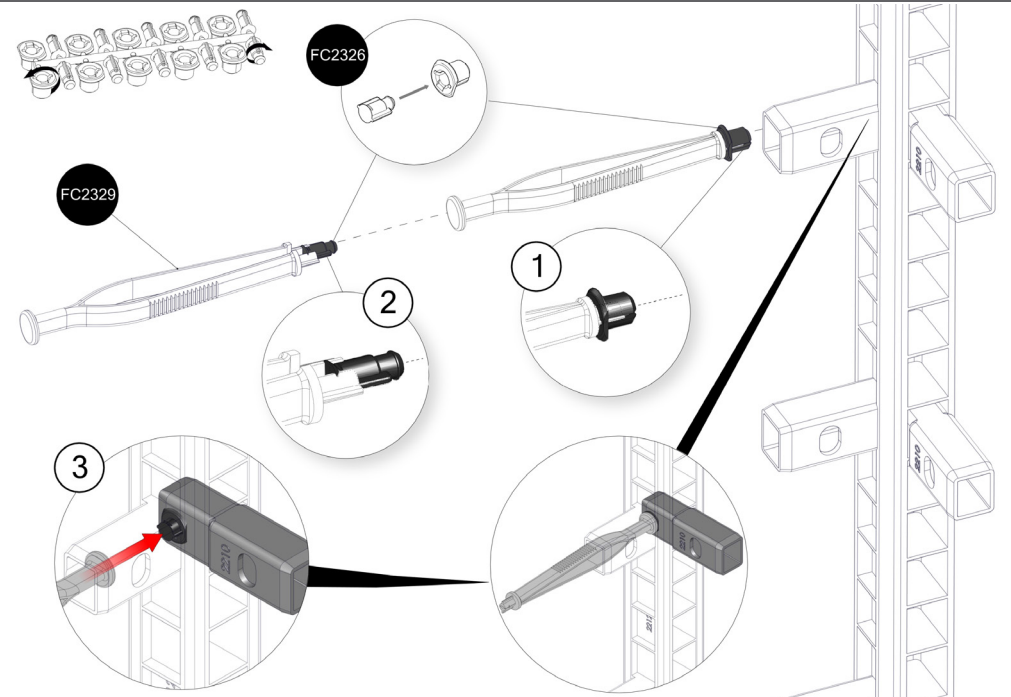

1 FC3041 GrowCamp/50 120x120 cm

2