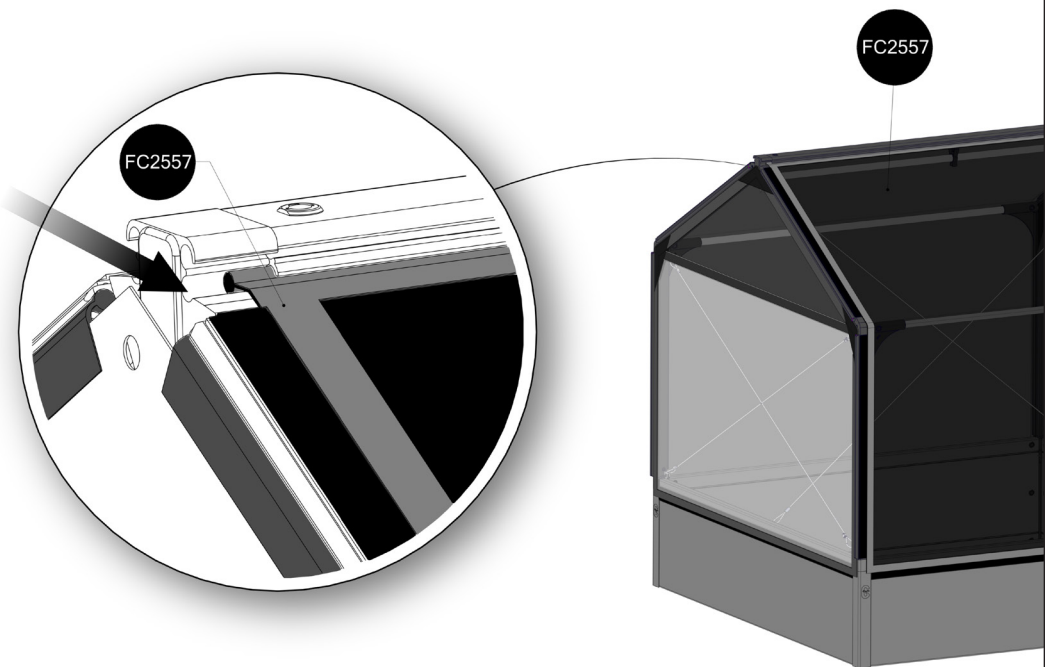

At temperatures more than 30 °C/ 90 °F the plastic sides must be opened when the GrowCamp is mounted.