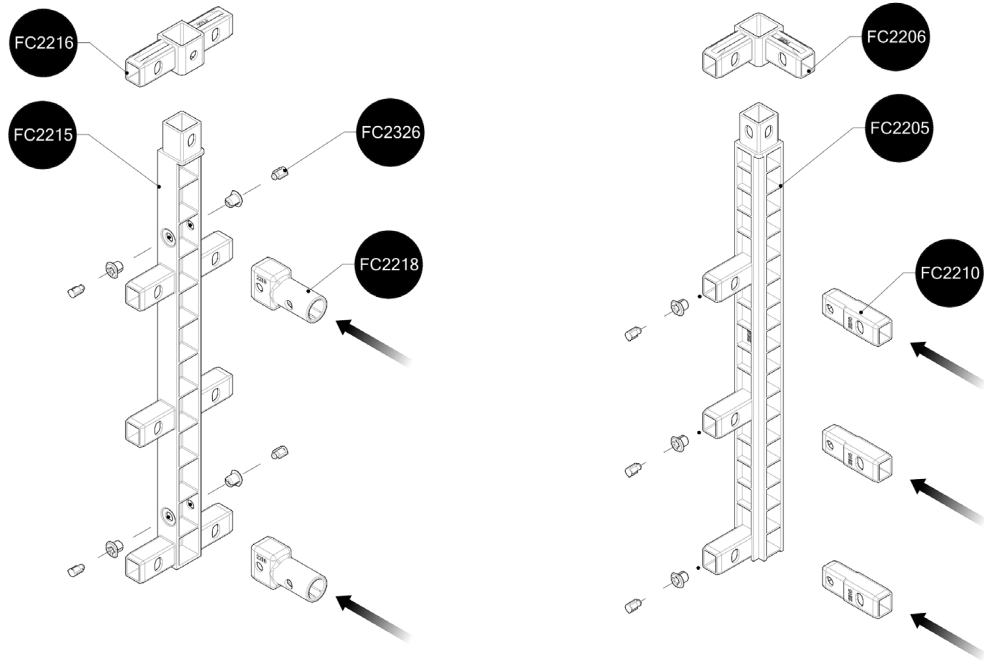

1 FC3041 GrowCamp/50 120x120 cm

2