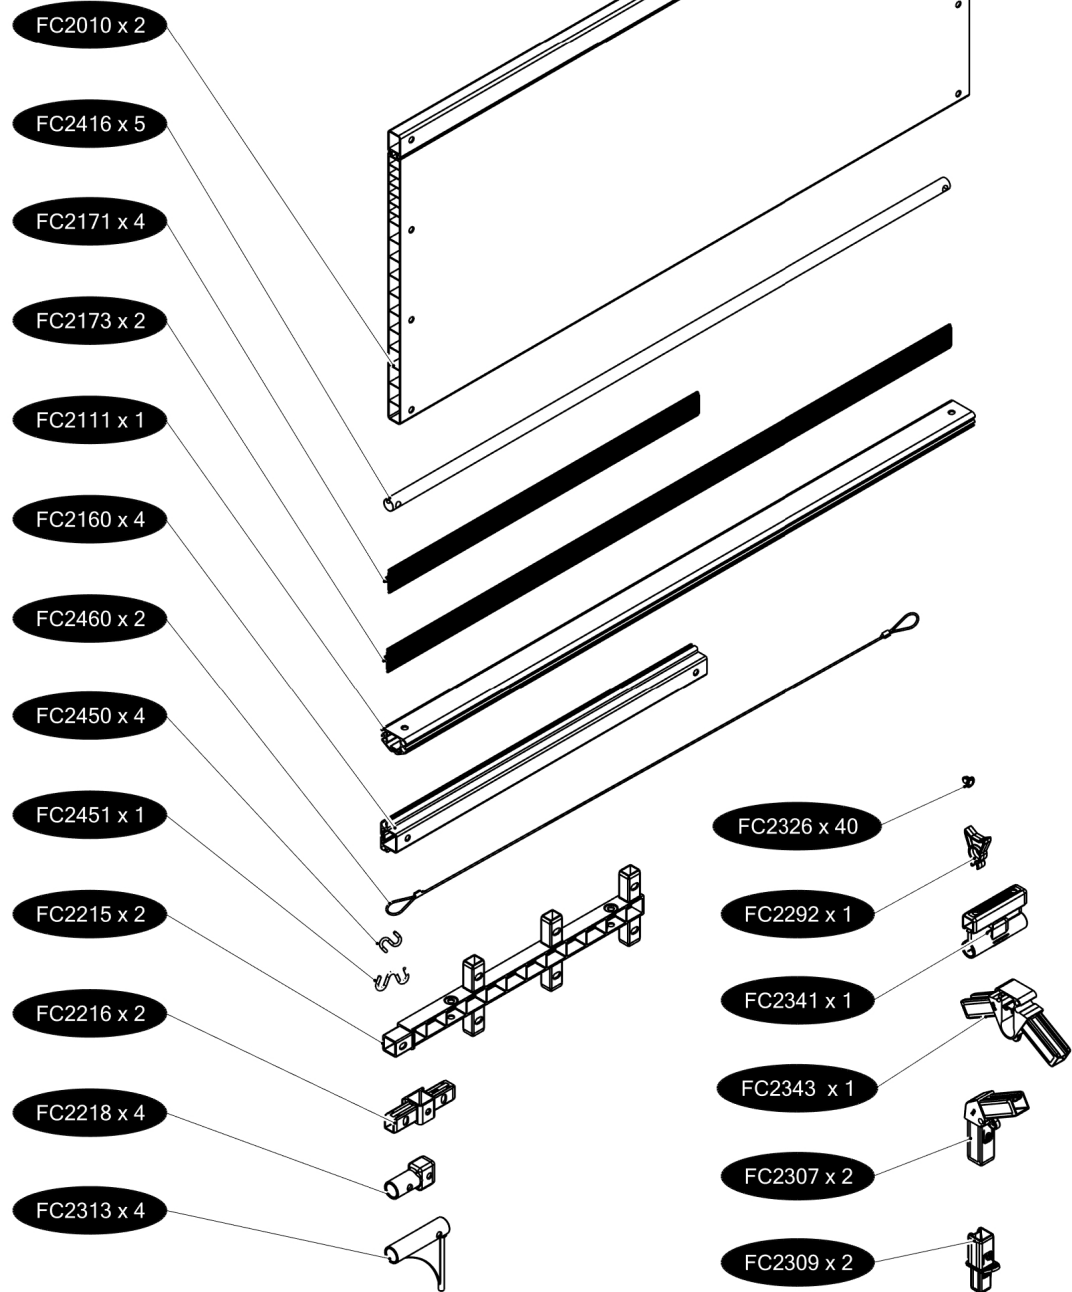

# FC3041 GrowCamp/50 120x120 cm

www.growcamp.dk  
info@growcamp.dk

# 1 FC3041 GrowCamp/50 120x120 cm