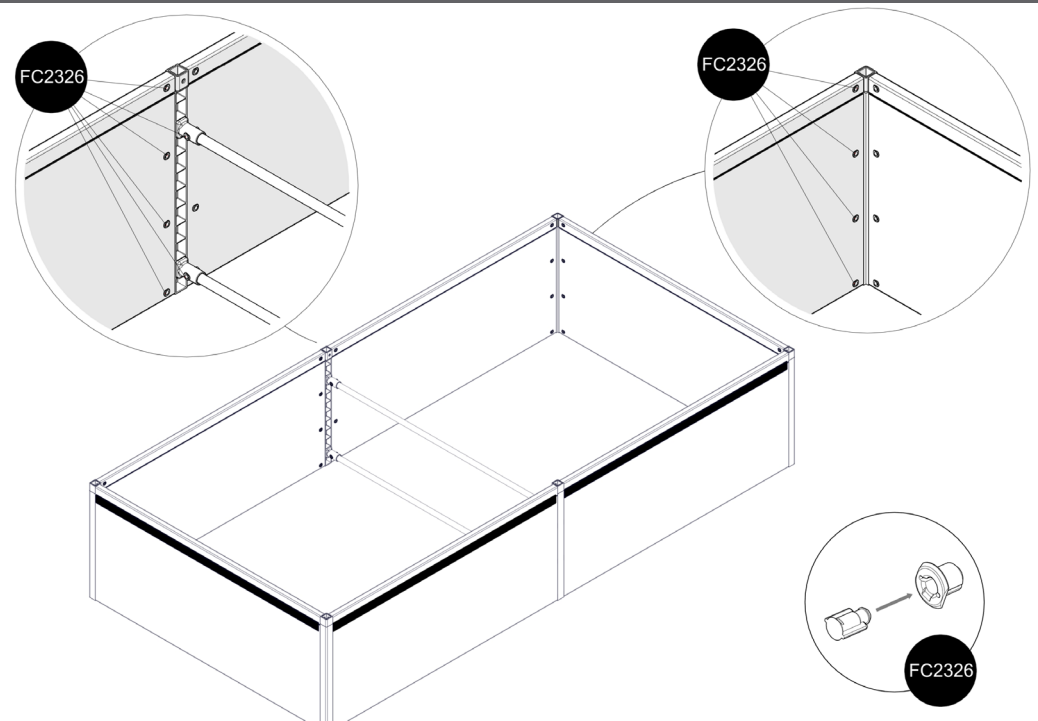

# FC3041 GrowCamp/50 120x120 cm

www.growcamp.dk  
info@growcamp.dk

# 1 FC3041 GrowCamp/50 120x120 cm

# 4

At temperatures more than 30 °C/ 90 °F the plastic sides must be opened when the GrowCamp is mounted.