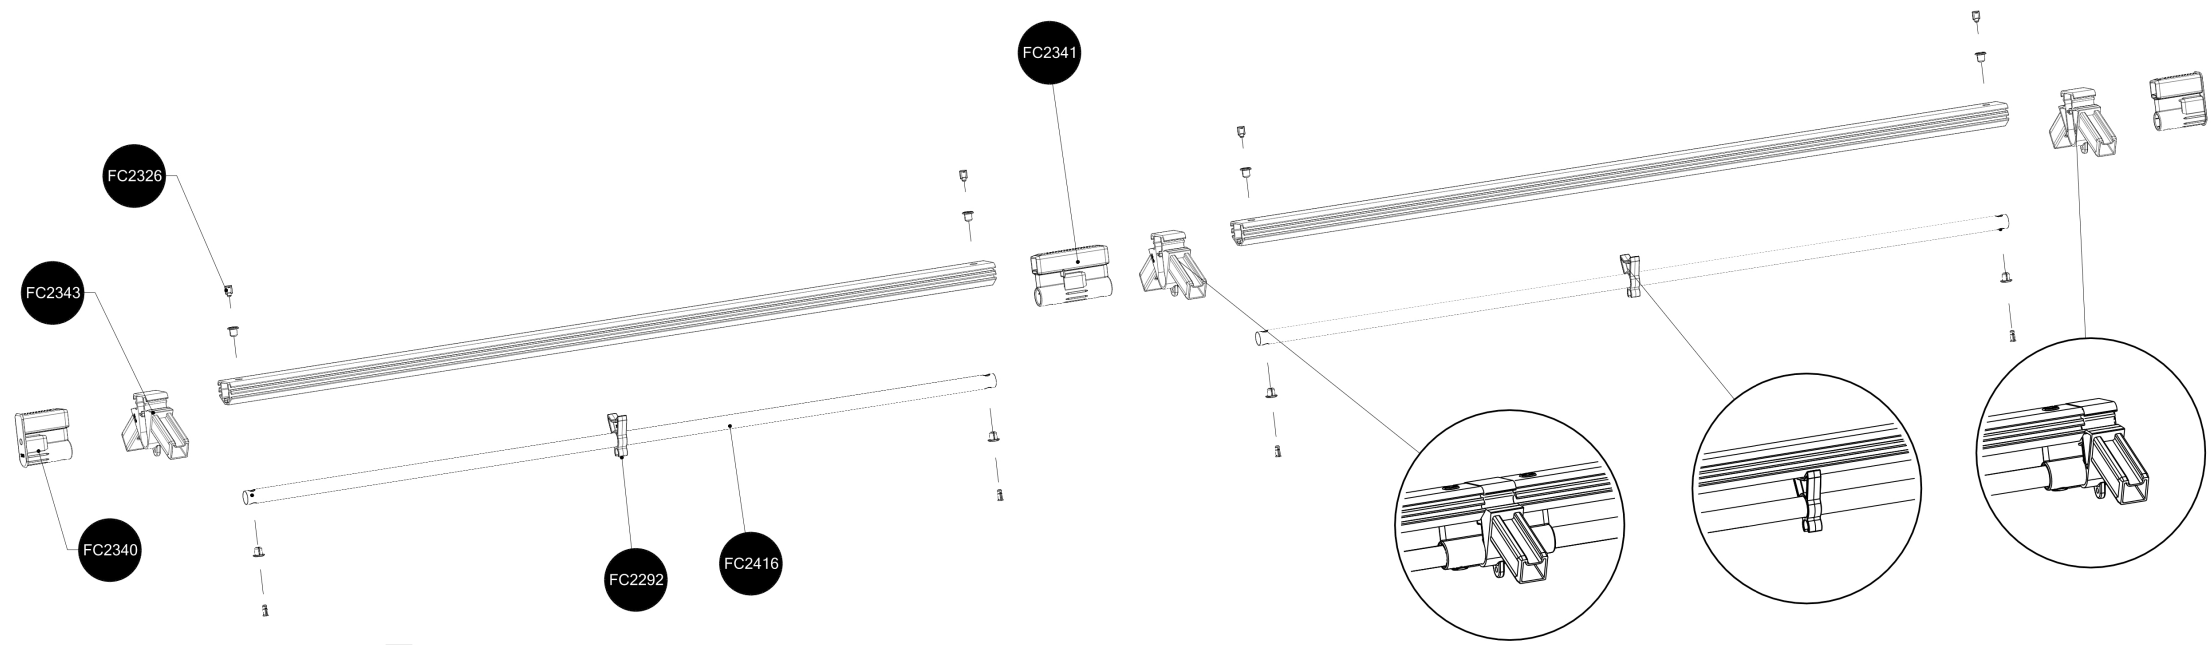

# 1 FC3041 GrowCamp/50 120x120 cm

# 4

At temperatures more than 30 °C/ 90 °F the plastic sides must be opened when the GrowCamp is mounted.