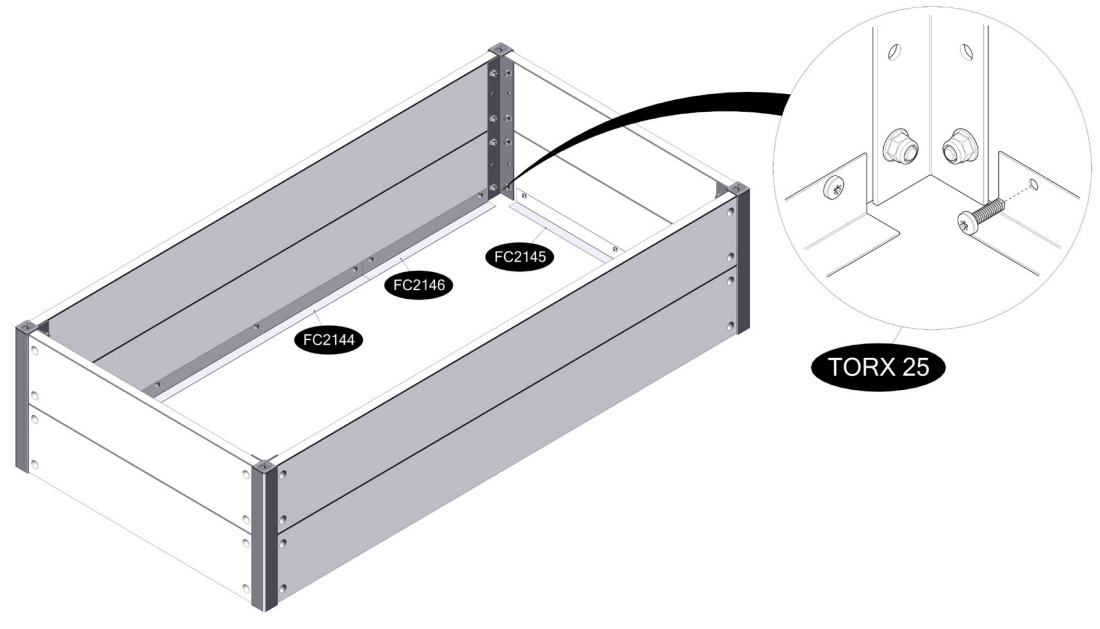

1 FC6663 Bottom raised bed WOOD 120x62 cm

2