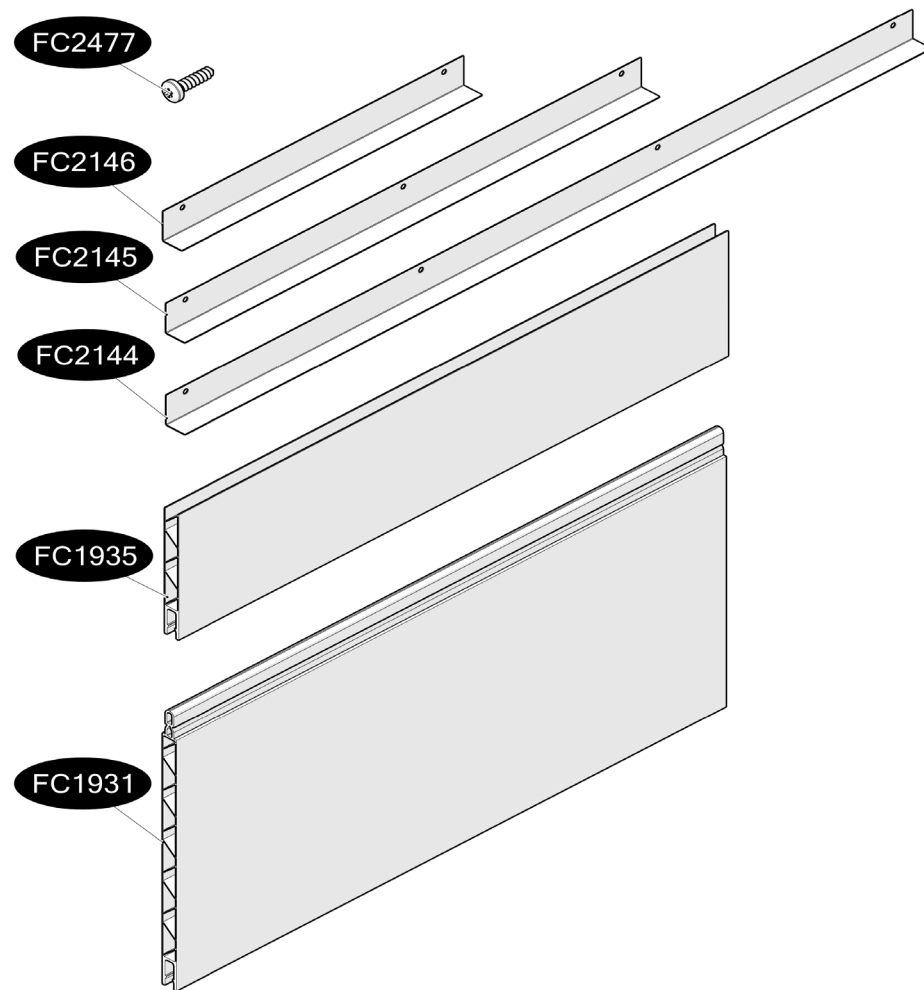

FC6663 Bottom raised bed WOOD 120x62 cm

FC2477	18 pcs.	5 x 20 mm Torx 25
FC2146	2 pcs.	L= 310 mm
FC2145	2 pcs.	L= 490 mm
FC2144	2 pcs.	L= 770 mm
FC1935	1 pcs.	560 x 137 mm
FC1935	4 pcs.	560 x 250 mm

1 FC6663 Bottom raised bed WOOD 120x62 cm

2

3

4