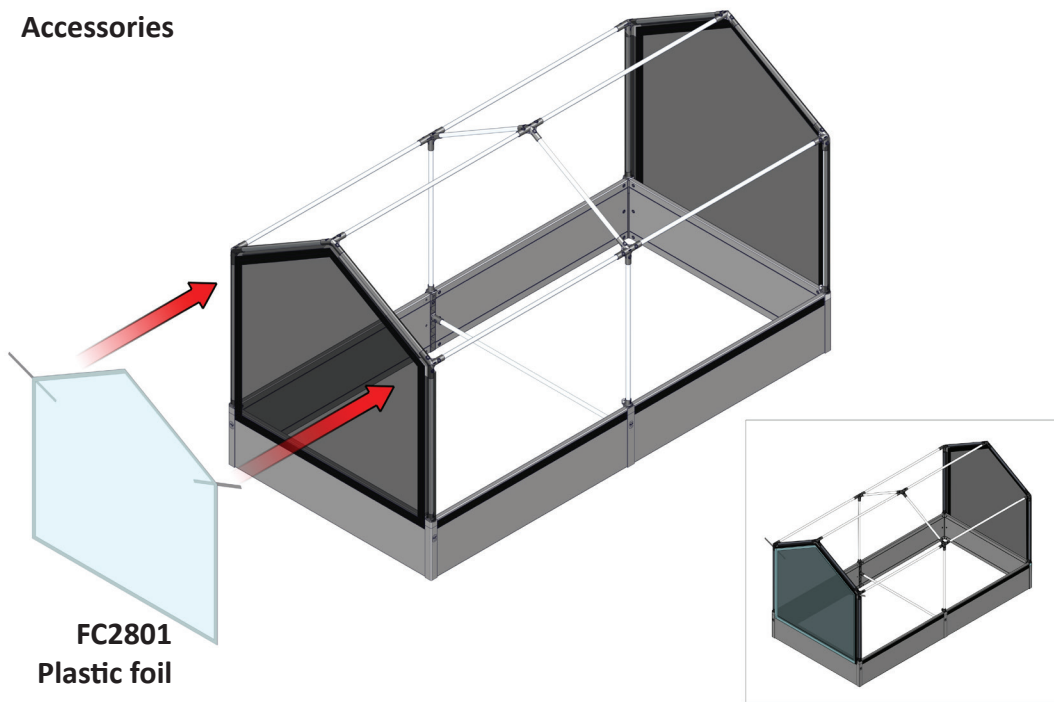

FC7502 Tunnel, gable, velcro, PVC 120x240 cm

- FC2418 6 pcs. Ø19 x 640 mm
- FC2420 6 pcs. Ø19 x 820 mm
- FC2416 6 pcs. Ø19 x 1116 mm
- FC2436 3 pcs.
- FC2435 6 pcs.
- FC2437 6 pcs.
- FC2326 5 pcs.
- FC2177 6 pcs. 1128 mm PVC
- FC2811 2 pcs.

www.growcamp.dk
info@growcamp.dk

1 FC7502 Tunnel, gable, velcro, PVC 120x240 cm

2

Manual FC6530/FC6535

3

4

Accessories

Accessories