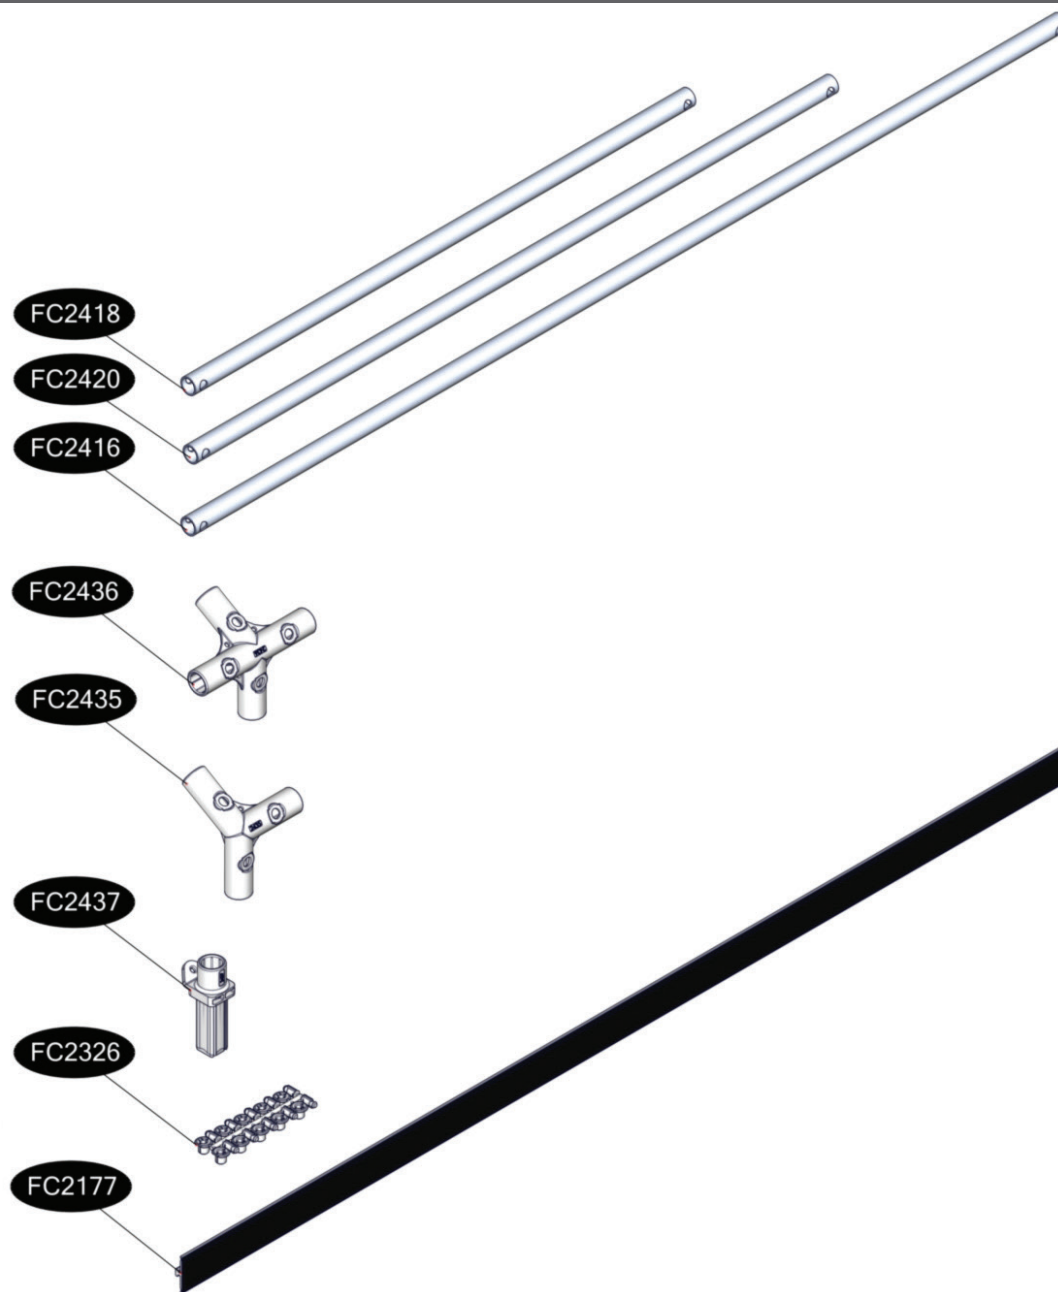

FC7502 Tunnel, gable, velcro, PVC 120x240 cm

- FC2418 6 pcs. Ø19 x 640 mm
- FC2420 6 pcs. Ø19 x 820 mm
- FC2416 6 pcs. Ø19 x 1116 mm
- FC2436 3 pcs.
- FC2435 6 pcs.
- FC2437 6 pcs.
- FC2326 5 pcs.
- FC2177 6 pcs. 1128 mm PVC
- FC2811 2 pcs.

www.growcamp.dk
info@growcamp.dk

1 FC7502 Tunnel, gable, velcro, PVC 120x240 cm

2

Manual FC6530/FC6535

3

4

Accessories

Accessories