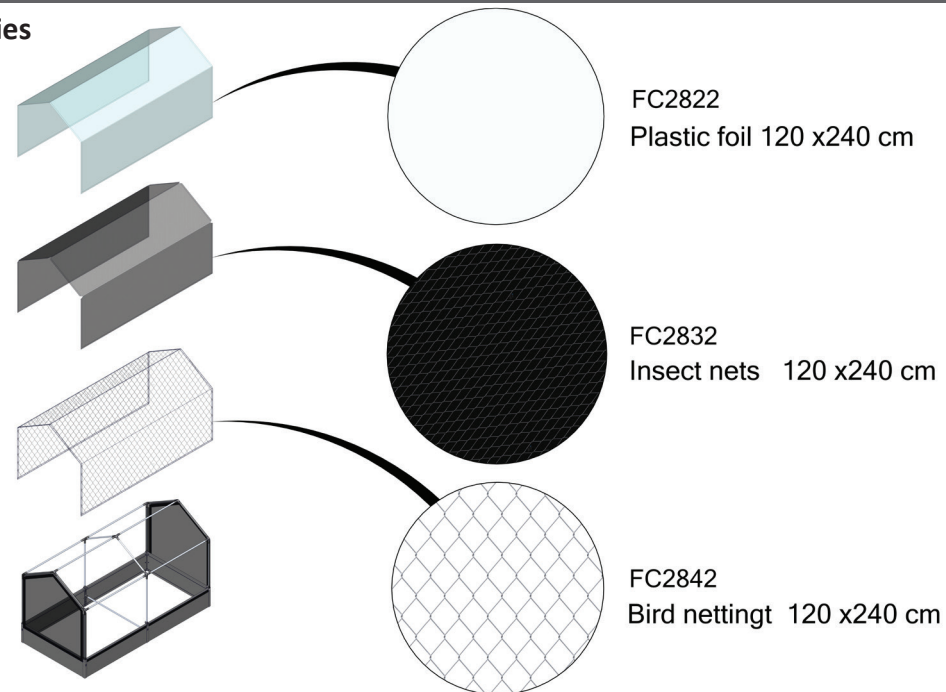

FC7502 Tunnel, gable, velcro, PVC 120x240 cm

- FC2418 6 pcs. Ø19 x 640 mm
- FC2420 6 pcs. Ø19 x 820 mm
- FC2416 6 pcs. Ø19 x 1116 mm
- FC2436 3 pcs.
- FC2435 6 pcs.
- FC2437 6 pcs.
- FC2326 5 pcs.
- FC2177 6 pcs. 1128 mm PVC
- FC2811 2 pcs.

www.growcamp.dk
info@growcamp.dk

1 FC7502 Tunnel, gable, velcro, PVC 120x240 cm

2

Manual FC6530/FC6535

3

4

Accessories

Accessories