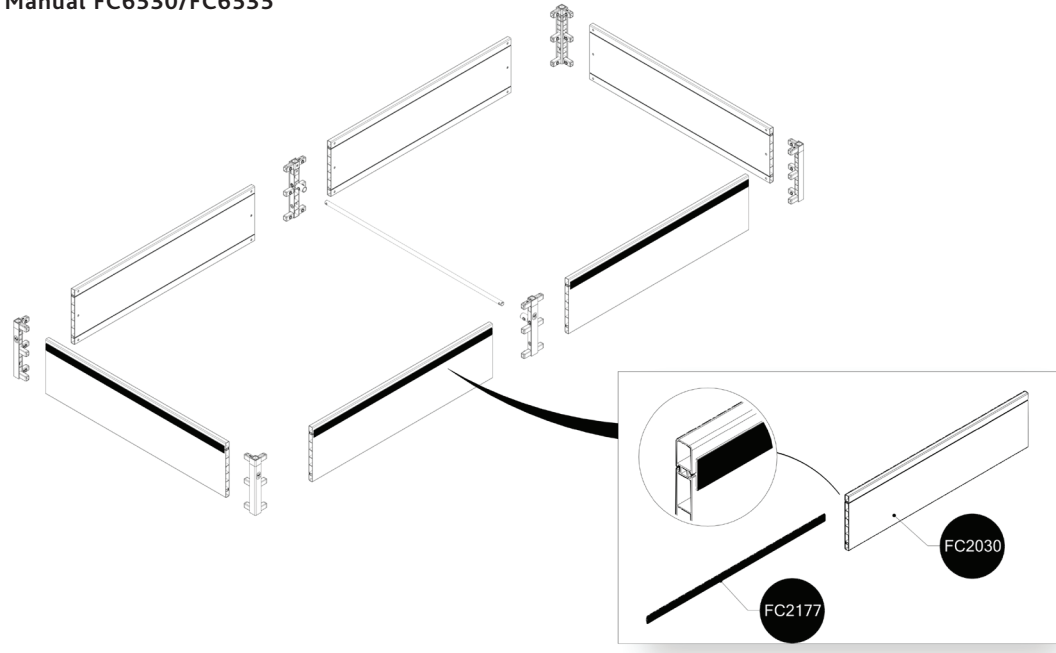

FC7502 Tunnel, gable, velcro, PVC 120x240 cm

- FC2418 6 pcs. Ø19 x 640 mm
- FC2420 6 pcs. Ø19 x 820 mm
- FC2416 6 pcs. Ø19 x 1116 mm
- FC2436 3 pcs.
- FC2435 6 pcs.
- FC2437 6 pcs.
- FC2326 5 pcs.
- FC2177 6 pcs. 1128 mm PVC
- FC2811 2 pcs.

www.growcamp.dk
info@growcamp.dk

1 FC7502 Tunnel, gable, velcro, PVC 120x240 cm

2

Manual FC6530/FC6535

3

4

Accessories

Accessories