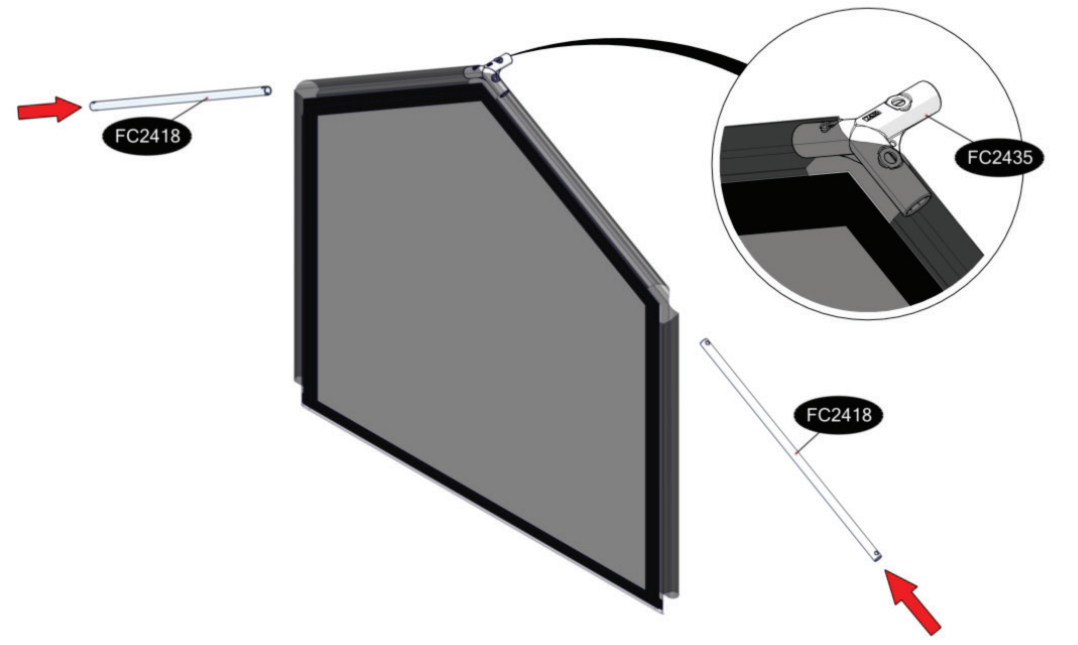

FC7502 Tunnel, gable, velcro, PVC 120x240 cm

- FC2418 6 pcs. Ø19 x 640 mm
- FC2420 6 pcs. Ø19 x 820 mm
- FC2416 6 pcs. Ø19 x 1116 mm
- FC2436 3 pcs.
- FC2435 6 pcs.
- FC2437 6 pcs.
- FC2326 5 pcs.
- FC2177 6 pcs. 1128 mm PVC
- FC2811 2 pcs.

www.growcamp.dk
info@growcamp.dk

1 FC7502 Tunnel, gable, velcro, PVC 120x240 cm

2

Manual FC6530/FC6535

3

4

Accessories

Accessories