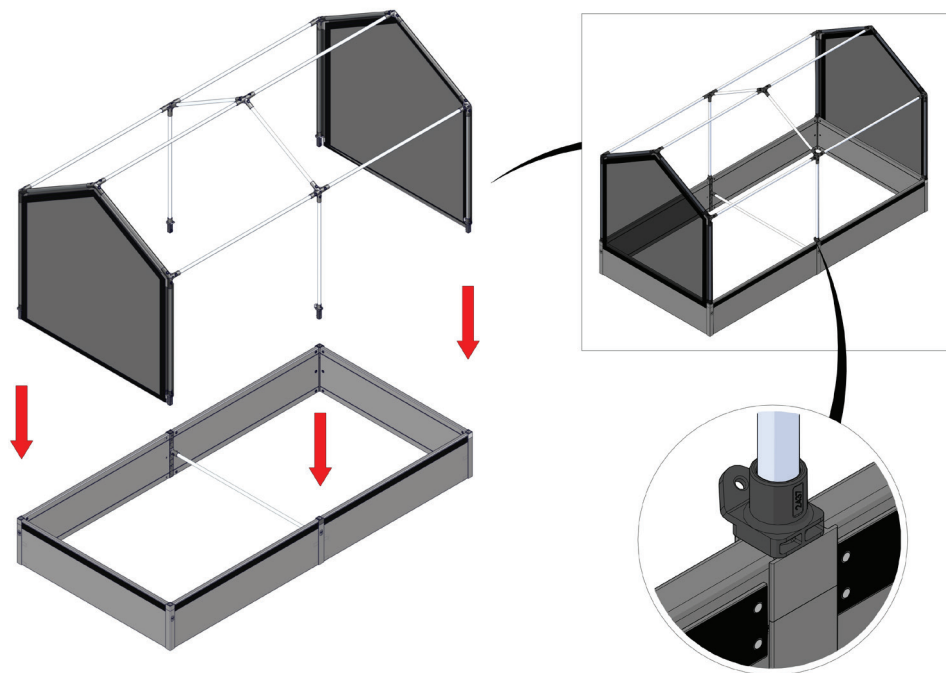

FC7502 Tunnel, gable, velcro, PVC 120x240 cm

- FC2418 6 pcs. Ø19 x 640 mm
- FC2420 6 pcs. Ø19 x 820 mm
- FC2416 6 pcs. Ø19 x 1116 mm
- FC2436 3 pcs.
- FC2435 6 pcs.
- FC2437 6 pcs.
- FC2326 5 pcs.
- FC2177 6 pcs. 1128 mm PVC
- FC2811 2 pcs.

www.growcamp.dk
info@growcamp.dk

1 FC7502 Tunnel, gable, velcro, PVC 120x240 cm

2

Manual FC6530/FC6535

3

4

Accessories

Accessories