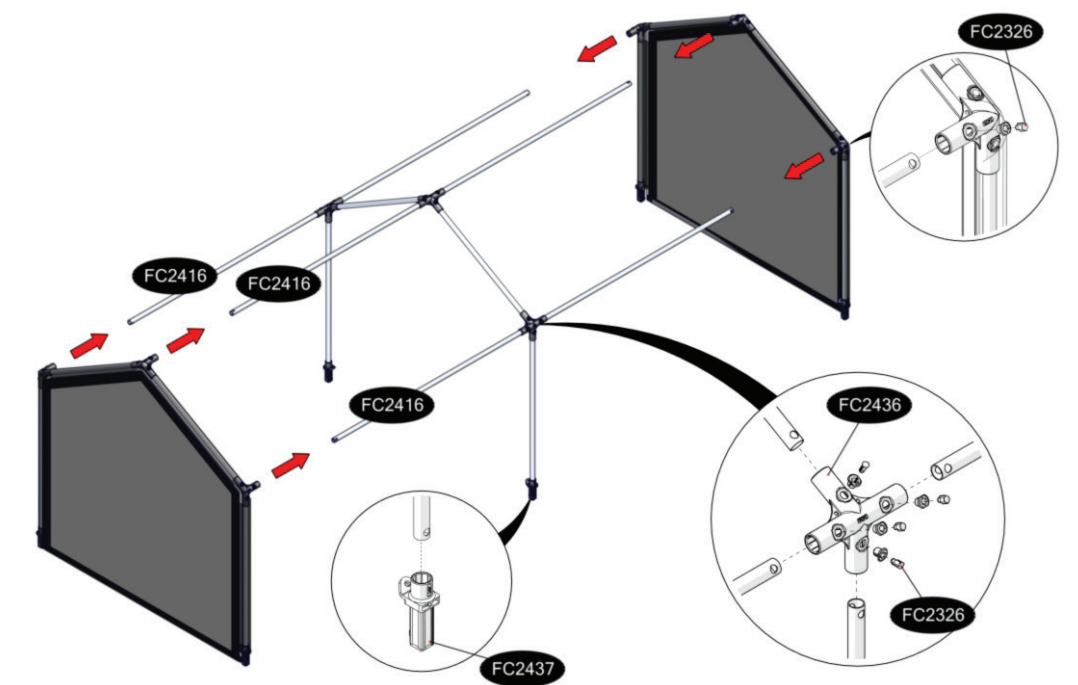

FC7502 Tunnel, gable, velcro, PVC 120x240 cm

- FC2418 6 pcs. Ø19 x 640 mm
- FC2420 6 pcs. Ø19 x 820 mm
- FC2416 6 pcs. Ø19 x 1116 mm
- FC2436 3 pcs.
- FC2435 6 pcs.
- FC2437 6 pcs.
- FC2326 5 pcs.
- FC2177 6 pcs. 1128 mm PVC
- FC2811 2 pcs.

www.growcamp.dk
info@growcamp.dk

1 FC7502 Tunnel, gable, velcro, PVC 120x240 cm

2

Manual FC6530/FC6535

3

4

Accessories

Accessories