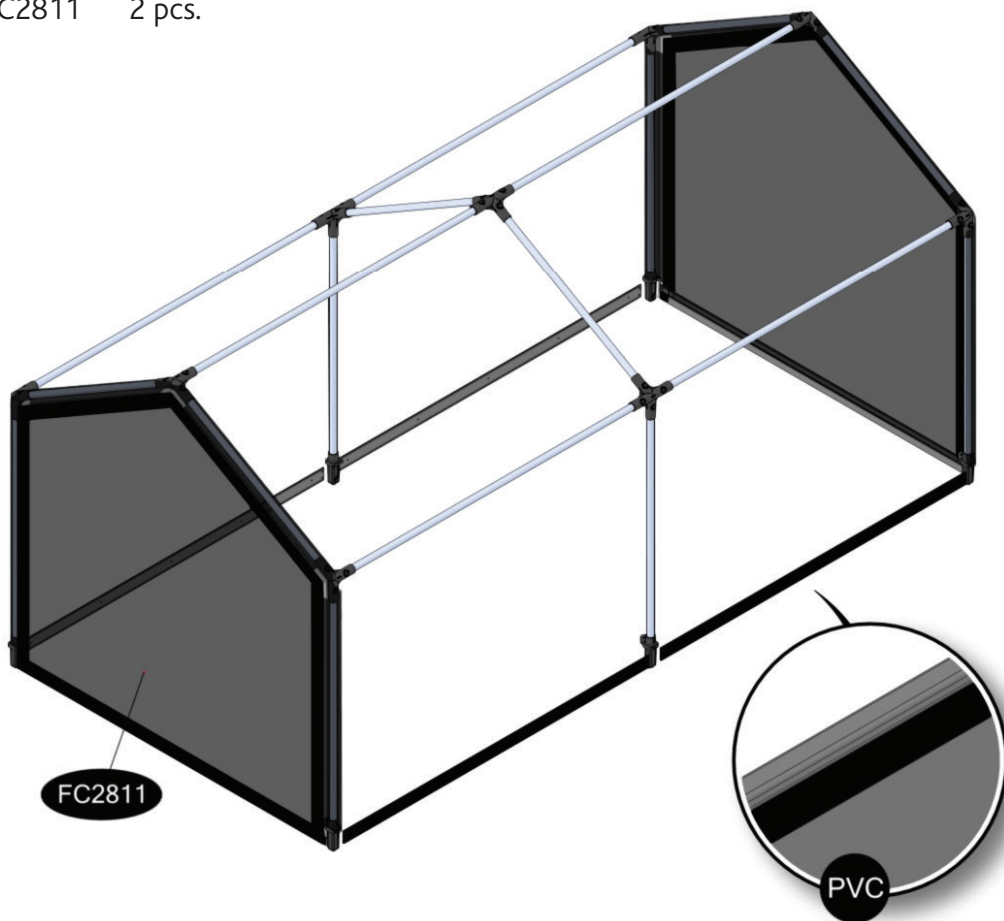

FC7502 Tunnel, gable, velcro, PVC 120x240 cm

- FC2418 6 pcs. Ø19 x 640 mm
- FC2420 6 pcs. Ø19 x 820 mm
- FC2416 6 pcs. Ø19 x 1116 mm
- FC2436 3 pcs.
- FC2435 6 pcs.
- FC2437 6 pcs.
- FC2326 5 pcs.
- FC2177 6 pcs. 1128 mm PVC
- FC2811 2 pcs.

www.growcamp.dk
info@growcamp.dk

1 FC7502 Tunnel, gable, velcro, PVC 120x240 cm

2

Manual FC6530/FC6535

3

4

Accessories

Accessories