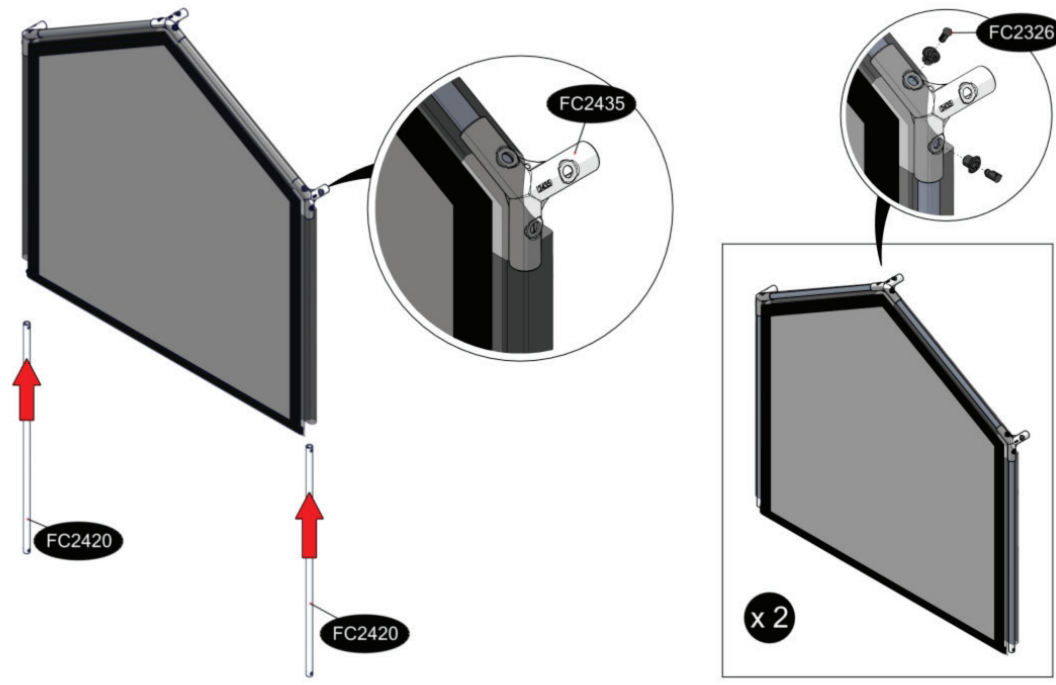

FC7502 Tunnel, gable, velcro, PVC 120x240 cm

- FC2418 6 pcs. Ø19 x 640 mm
- FC2420 6 pcs. Ø19 x 820 mm
- FC2416 6 pcs. Ø19 x 1116 mm
- FC2436 3 pcs.
- FC2435 6 pcs.
- FC2437 6 pcs.
- FC2326 5 pcs.
- FC2177 6 pcs. 1128 mm PVC
- FC2811 2 pcs.

www.growcamp.dk
info@growcamp.dk

1 FC7502 Tunnel, gable, velcro, PVC 120x240 cm

2

Manual FC6530/FC6535

3

4

Accessories

Accessories