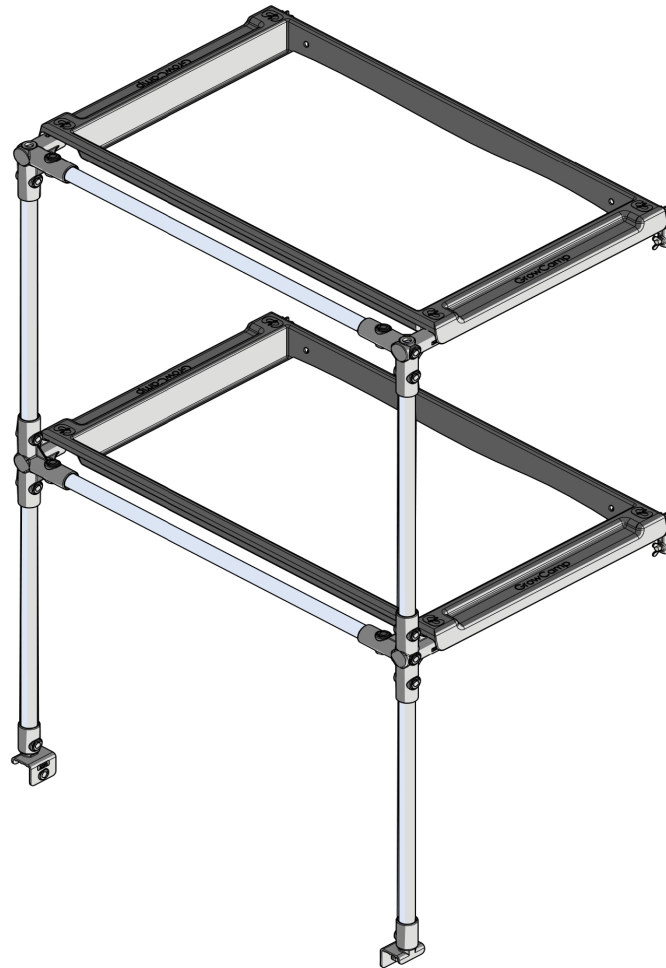

# FC7100 GrowTray KIT LEAN TO TALL

- FC4218 2 pcs. 530 X 325 mm
- FC4203 2 pcs.
- FC2423 2 pcs. Ø19 x 552 mm
- FC2422 8 pcs. Ø19 x 415 mm
- FC2431 2 pcs.
- FC2430 2 pcs.
- FC2390 2 pcs.
- FC2381 4 pcs.
- FC2383 4 pcs. M4 8 x 20 mm
- FC2382 4 pcs. M4 x 16 mm
- FC2326 4 pcs.

# 1 FC7100 GrowTray KIT LEAN TO TALL

2

3

4