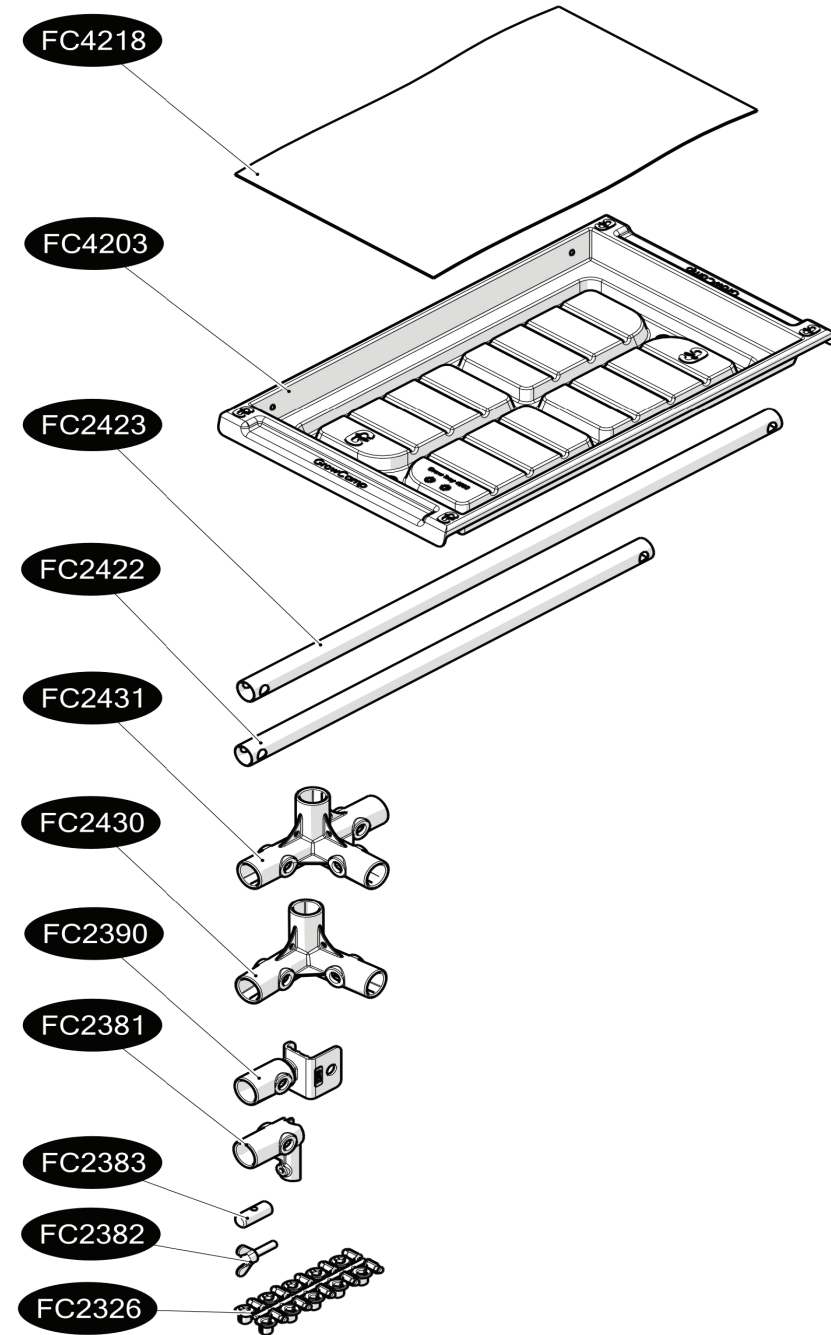

# FC7100 GrowTray KIT LEAN TO TALL

- FC4218 2 pcs. 530 X 325 mm
- FC4203 2 pcs.
- FC2423 2 pcs. Ø19 x 552 mm
- FC2422 8 pcs. Ø19 x 415 mm
- FC2431 2 pcs.
- FC2430 2 pcs.
- FC2390 2 pcs.
- FC2381 4 pcs.
- FC2383 4 pcs. M4 8 x 20 mm
- FC2382 4 pcs. M4 x 16 mm
- FC2326 4 pcs.

# 1 FC7100 GrowTray KIT LEAN TO TALL

2

3

4