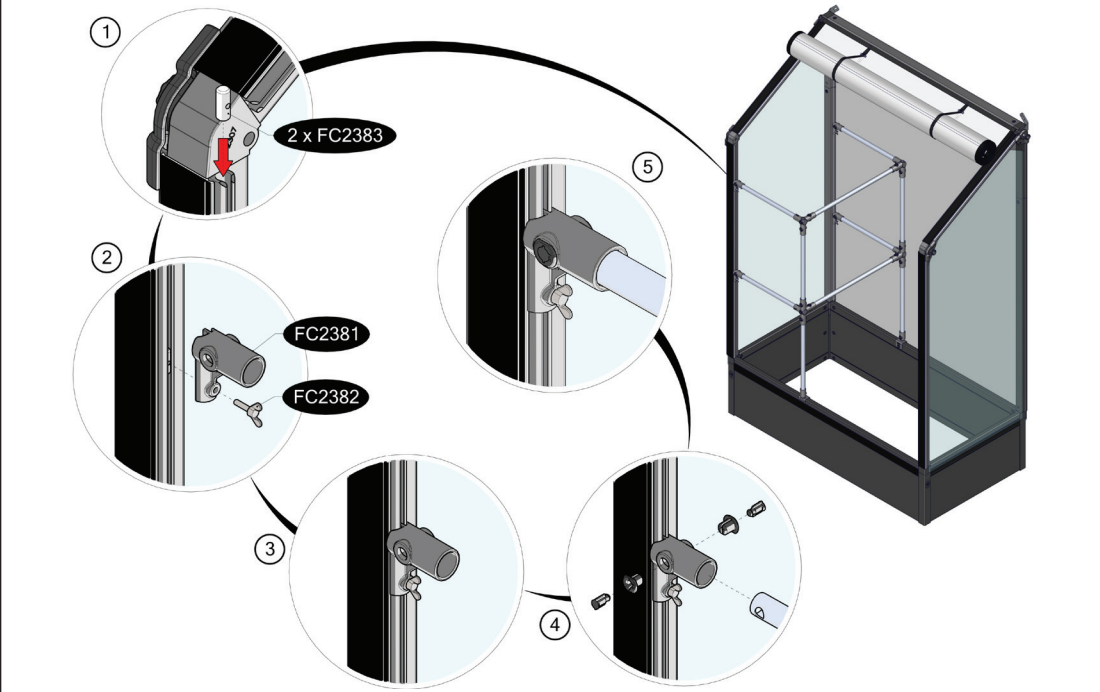

# FC7100 GrowTray KIT LEAN TO TALL

- FC4218 2 pcs. 530 X 325 mm
- FC4203 2 pcs.
- FC2423 2 pcs. Ø19 x 552 mm
- FC2422 8 pcs. Ø19 x 415 mm
- FC2431 2 pcs.
- FC2430 2 pcs.
- FC2390 2 pcs.
- FC2381 4 pcs.
- FC2383 4 pcs. M4 8 x 20 mm
- FC2382 4 pcs. M4 x 16 mm
- FC2326 4 pcs.

# 1 FC7100 GrowTray KIT LEAN TO TALL

2

3

4