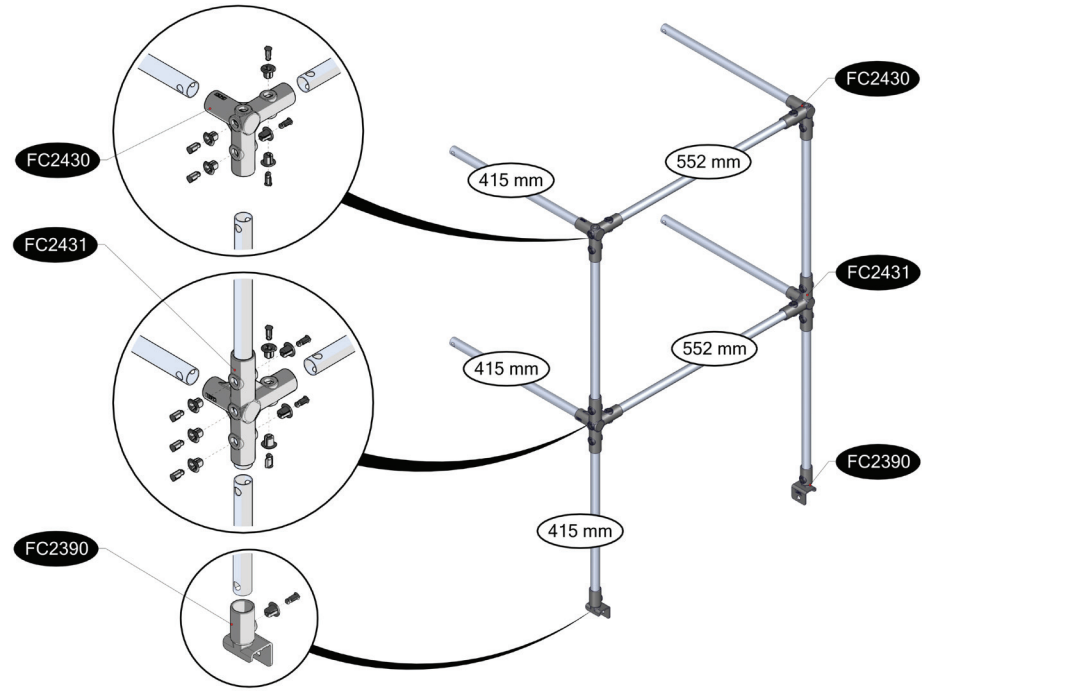

# FC7100 GrowTray KIT LEAN TO TALL

- FC4218 2 pcs. 530 X 325 mm
- FC4203 2 pcs.
- FC2423 2 pcs. Ø19 x 552 mm
- FC2422 8 pcs. Ø19 x 415 mm
- FC2431 2 pcs.
- FC2430 2 pcs.
- FC2390 2 pcs.
- FC2381 4 pcs.
- FC2383 4 pcs. M4 8 x 20 mm
- FC2382 4 pcs. M4 x 16 mm
- FC2326 4 pcs.

# 1 FC7100 GrowTray KIT LEAN TO TALL

2

3

4