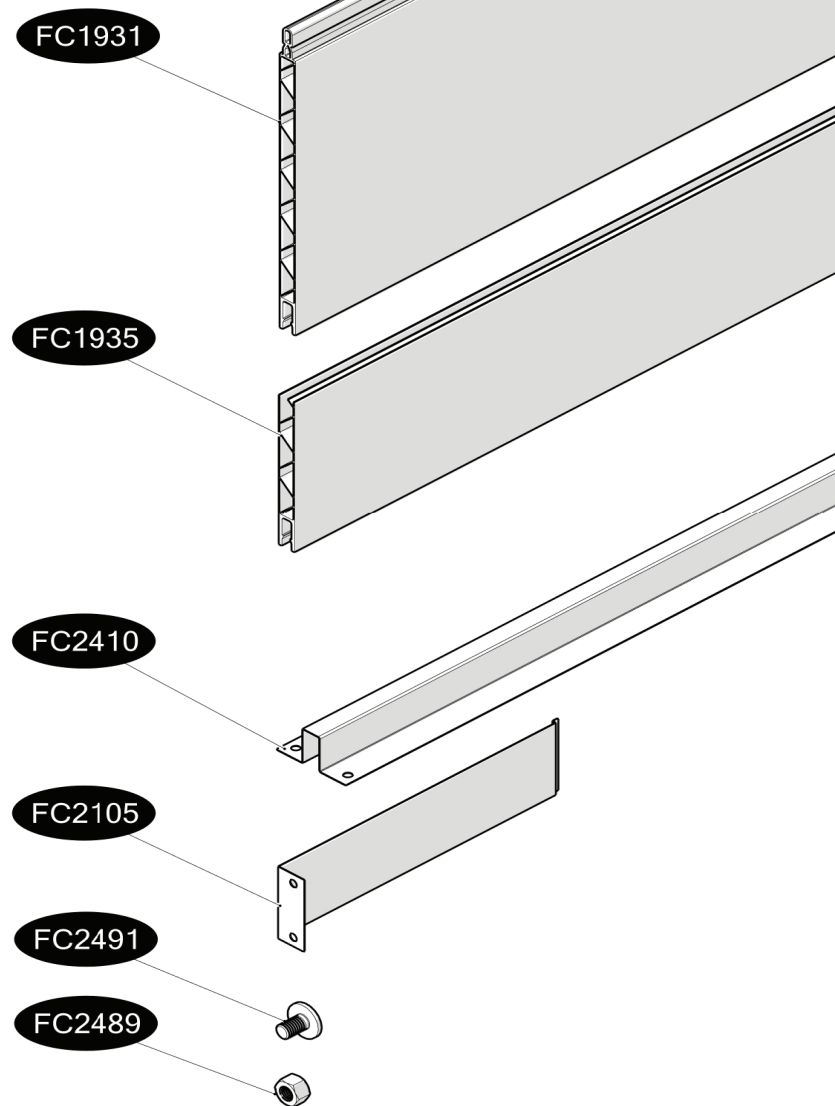

FC6696 Bottom raised bed/50 120x120 cm EXTENSION

FC1931	8 pcs.	560 x 250 mm
FC1935	2 pcs.	560 x 137 mm
FC2410	2 pcs.	
FC2105	6 pcs.	
FC2491	8 pcs.	M6 x10
FC2489	8 pcs.	M6

www.growcamp.dk
info@growcamp.dk

1 FC6696 Bottom raised bed/50 120x120 cm EXTENSION

2

BASIC

manual FC6695

EXTENSION

3

4

BASIC