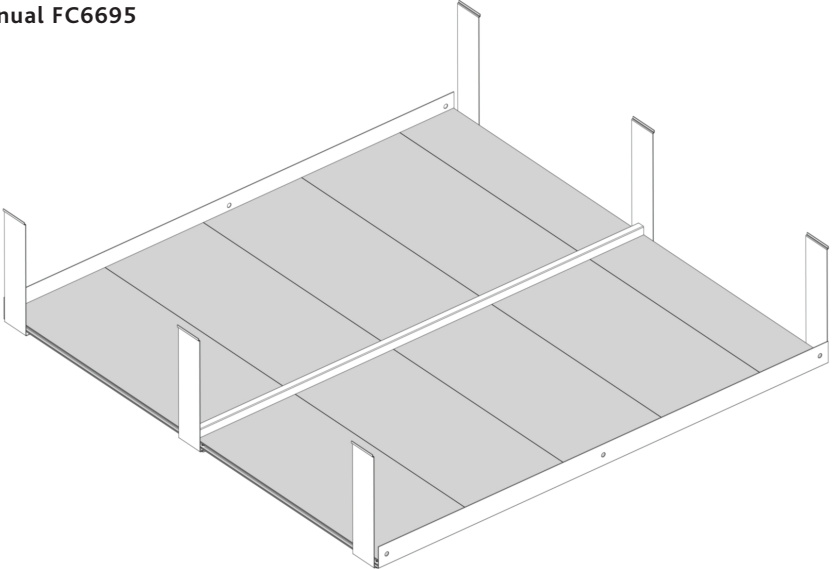

FC6696 Bottom raised bed/50 120x120 cm EXTENSION

FC1931	8 pcs.	560 x 250 mm
FC1935	2 pcs.	560 x 137 mm
FC2410	2 pcs.	
FC2105	6 pcs.	
FC2491	8 pcs.	M6 x10
FC2489	8 pcs.	M6

www.growcamp.dk
info@growcamp.dk

1 FC6696 Bottom raised bed/50 120x120 cm EXTENSION

2

BASIC

manual FC6695

EXTENSION

3

4

BASIC