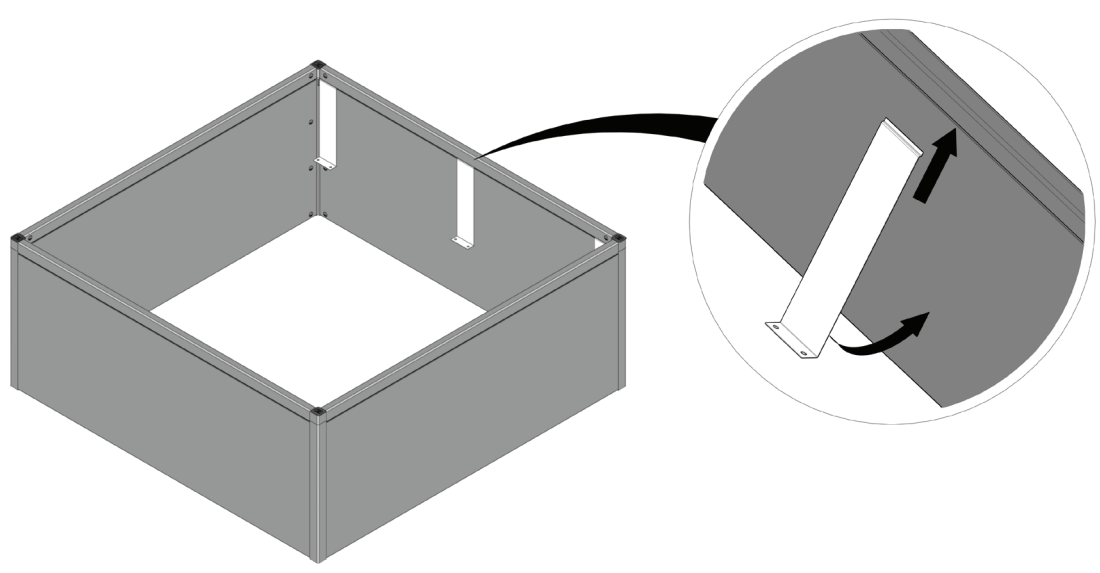

FC6695 Bottom raised bed/50 120x120 cm BASIC

- FC1931 8 pcs. 560 x 250 mm
- FC1935 2 pcs. 560 x 137 mm
- FC2147 2 pcs.
- FC2410 1 pcs.
- FC2105 6 pcs.
- FC2491 8 pcs. M6 x10
- FC2489 8 pcs. M6

www.growcamp.dk
info@growcamp.dk

1 FC6695 Bottom raised bed/50 120x120 cm BASIC

2

3

4