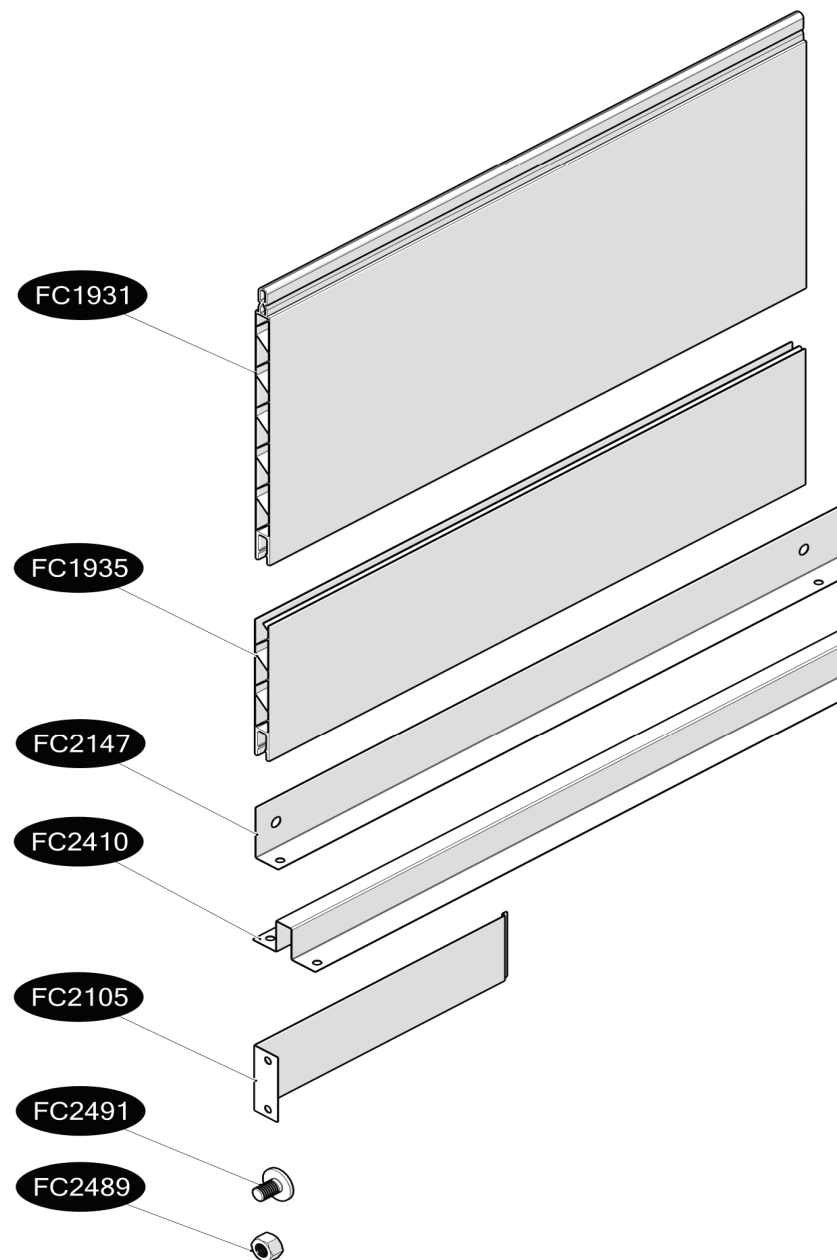

FC6695 Bottom raised bed/50 120x120 cm BASIC

- FC1931 8 pcs. 560 x 250 mm
- FC1935 2 pcs. 560 x 137 mm
- FC2147 2 pcs.
- FC2410 1 pcs.
- FC2105 6 pcs.
- FC2491 8 pcs. M6 x10
- FC2489 8 pcs. M6

www.growcamp.dk
info@growcamp.dk

1 FC6695 Bottom raised bed/50 120x120 cm BASIC

2

3

4