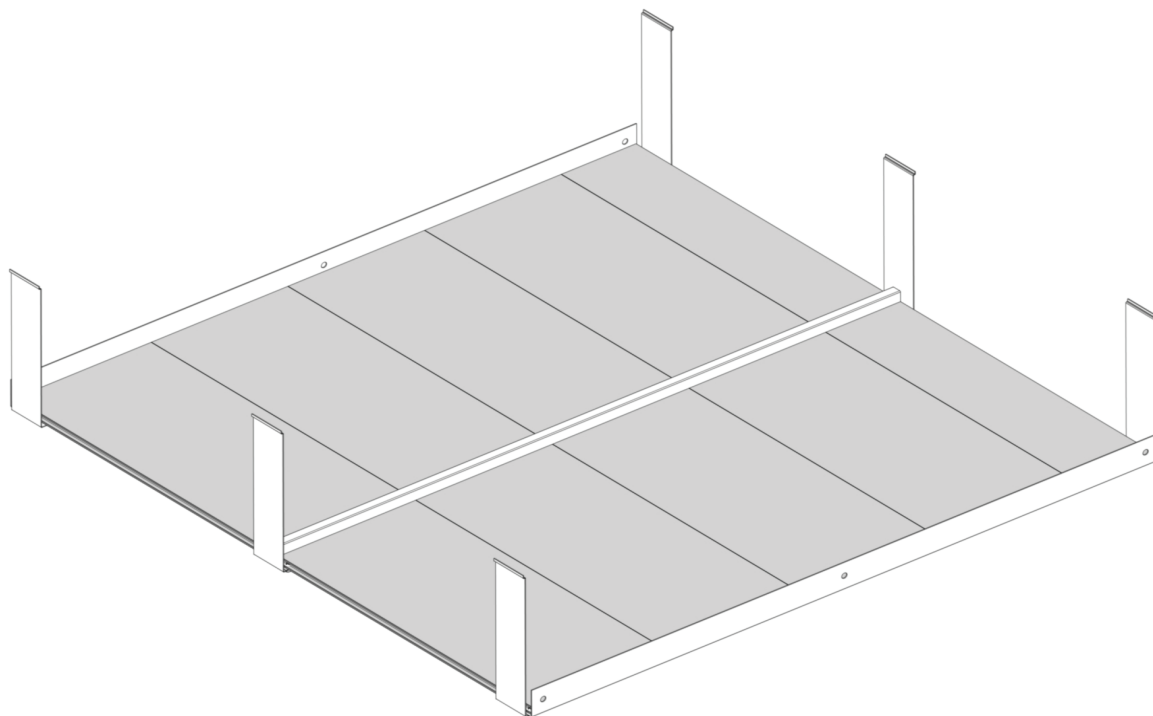

FC6695 Bottom raised bed/50 120x120 cm BASIC

- FC1931 8 pcs. 560 x 250 mm
- FC1935 2 pcs. 560 x 137 mm
- FC2147 2 pcs.
- FC2410 1 pcs.
- FC2105 6 pcs.
- FC2491 8 pcs. M6 x10
- FC2489 8 pcs. M6

www.growcamp.dk
info@growcamp.dk

1 FC6695 Bottom raised bed/50 120x120 cm BASIC

2

3

4