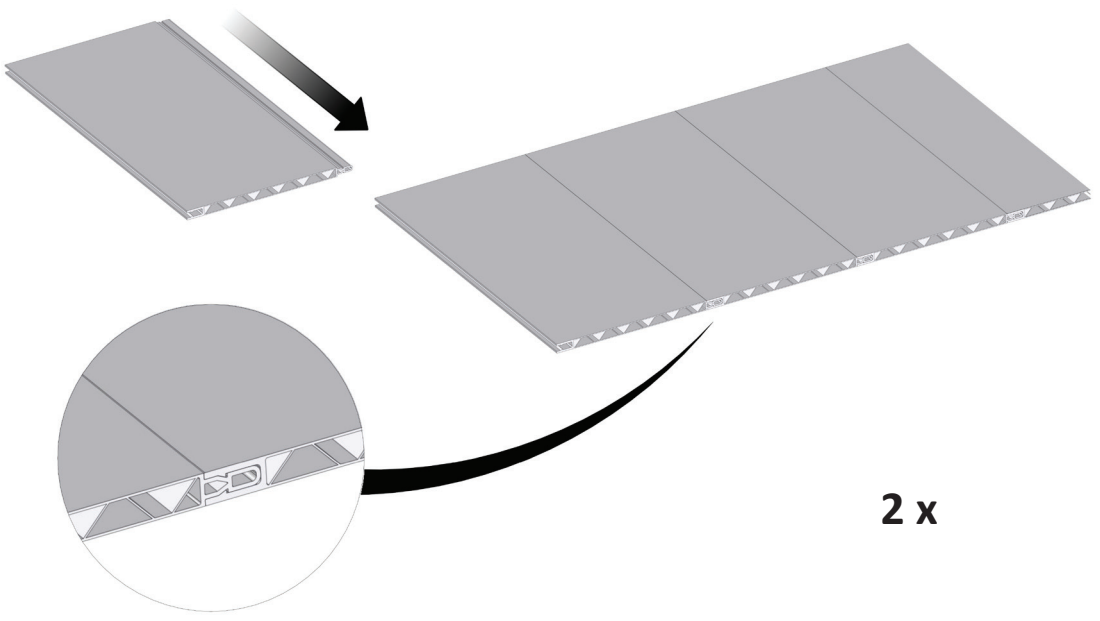

FC6695 Bottom raised bed/50 120x120 cm BASIC

- FC1931 8 pcs. 560 x 250 mm
- FC1935 2 pcs. 560 x 137 mm
- FC2147 2 pcs.
- FC2410 1 pcs.
- FC2105 6 pcs.
- FC2491 8 pcs. M6 x10
- FC2489 8 pcs. M6

www.growcamp.dk
info@growcamp.dk

1 FC6695 Bottom raised bed/50 120x120 cm BASIC

2

3

4