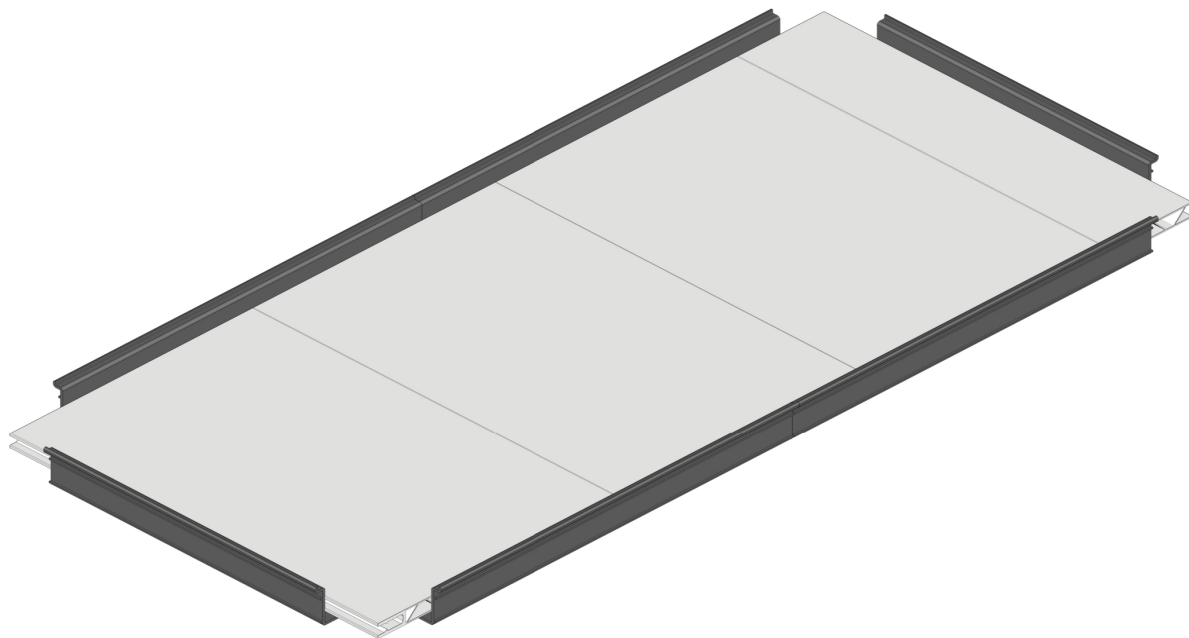

# FC6672 Bottom raised bed 90x44 cm

FC1901	3 pcs.	378 x 250 mm
FC1913	1 pcs.	378 x 85 mm
FC2094	2 pcs.	L= 460 mm
FC2098	4 pcs.	L= 275 mm

1 FC6672 Bottom raised bed 90x44 cm

2

3

4