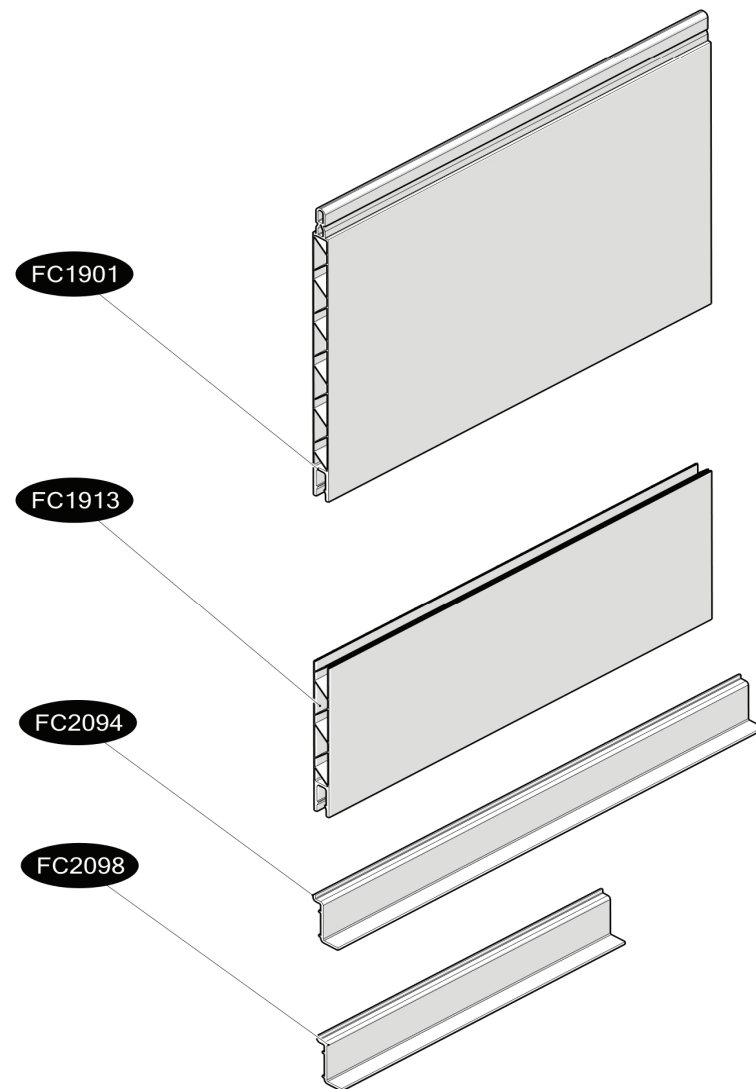

# FC6672 Bottom raised bed 90x44 cm

FC1901	3 pcs.	378 x 250 mm
FC1913	1 pcs.	378 x 85 mm
FC2094	2 pcs.	L= 460 mm
FC2098	4 pcs.	L= 275 mm

1 FC6672 Bottom raised bed 90x44 cm

2

3

4