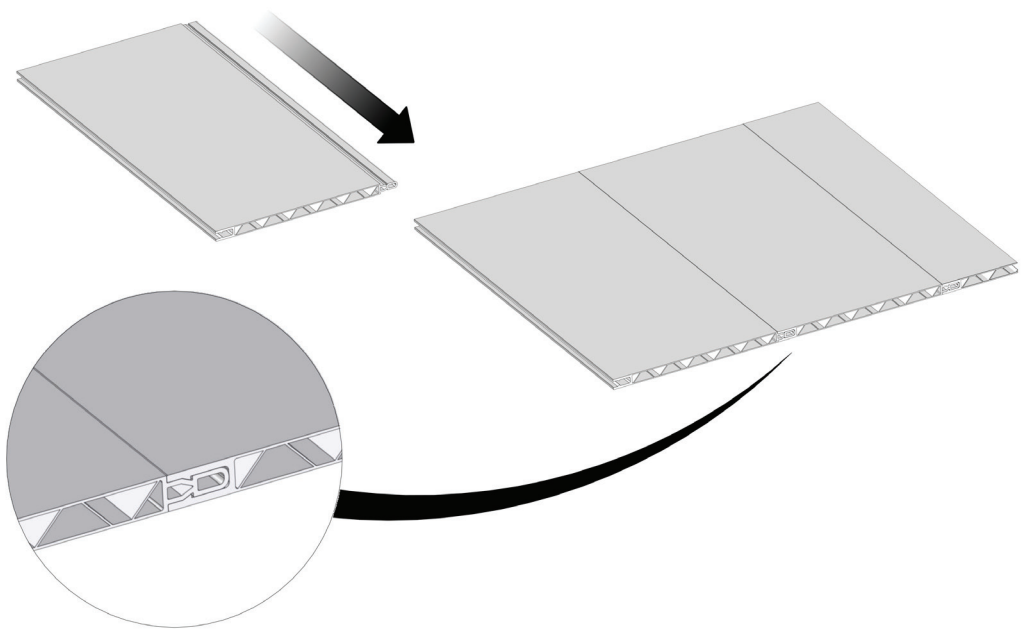

# FC6672 Bottom raised bed 90x44 cm

FC1901	3 pcs.	378 x 250 mm
FC1913	1 pcs.	378 x 85 mm
FC2094	2 pcs.	L= 460 mm
FC2098	4 pcs.	L= 275 mm

1 FC6672 Bottom raised bed 90x44 cm

2

3

4