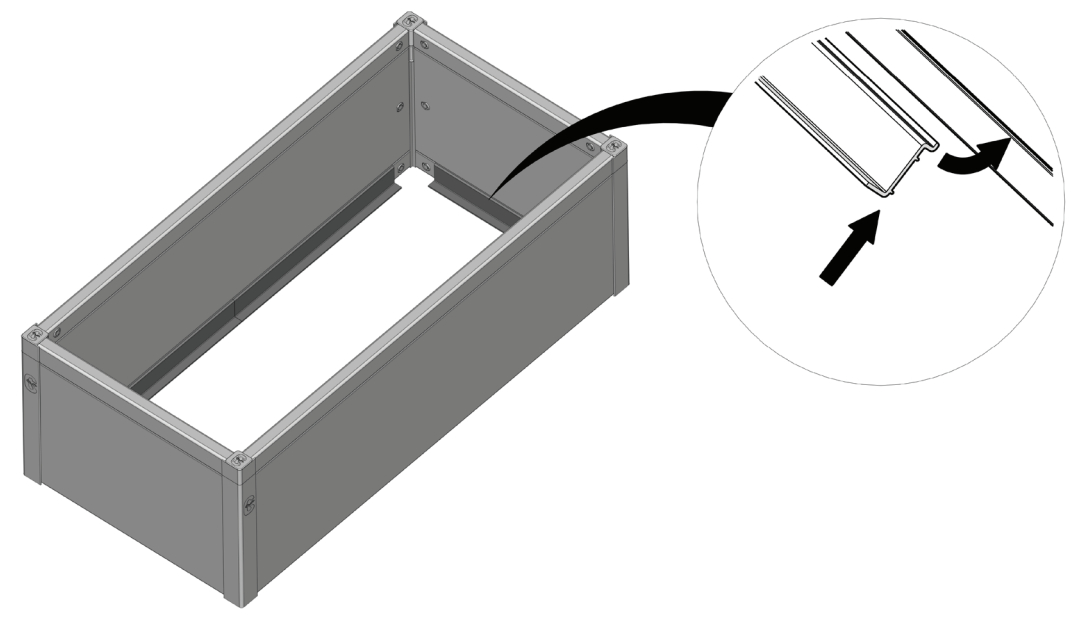

# FC6662 Bottom raised bed 120x62 cm

FC1931	4 pcs.	560 x 250 mm
FC1935	1 pcs.	560 x 137 mm
FC2094	6 pcs.	L= 460 mm

www.growcamp.dk  
info@growcamp.dk

1 FC6662 Bottom raised bed 120x62 cm

2

3

4