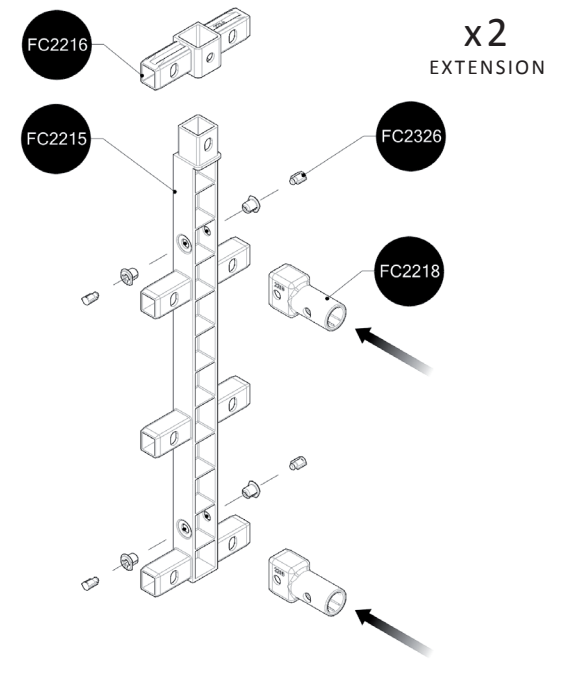

1 FC6545 GrowFrame/50 RAISED BED 120x120 EXTENSION

2

3