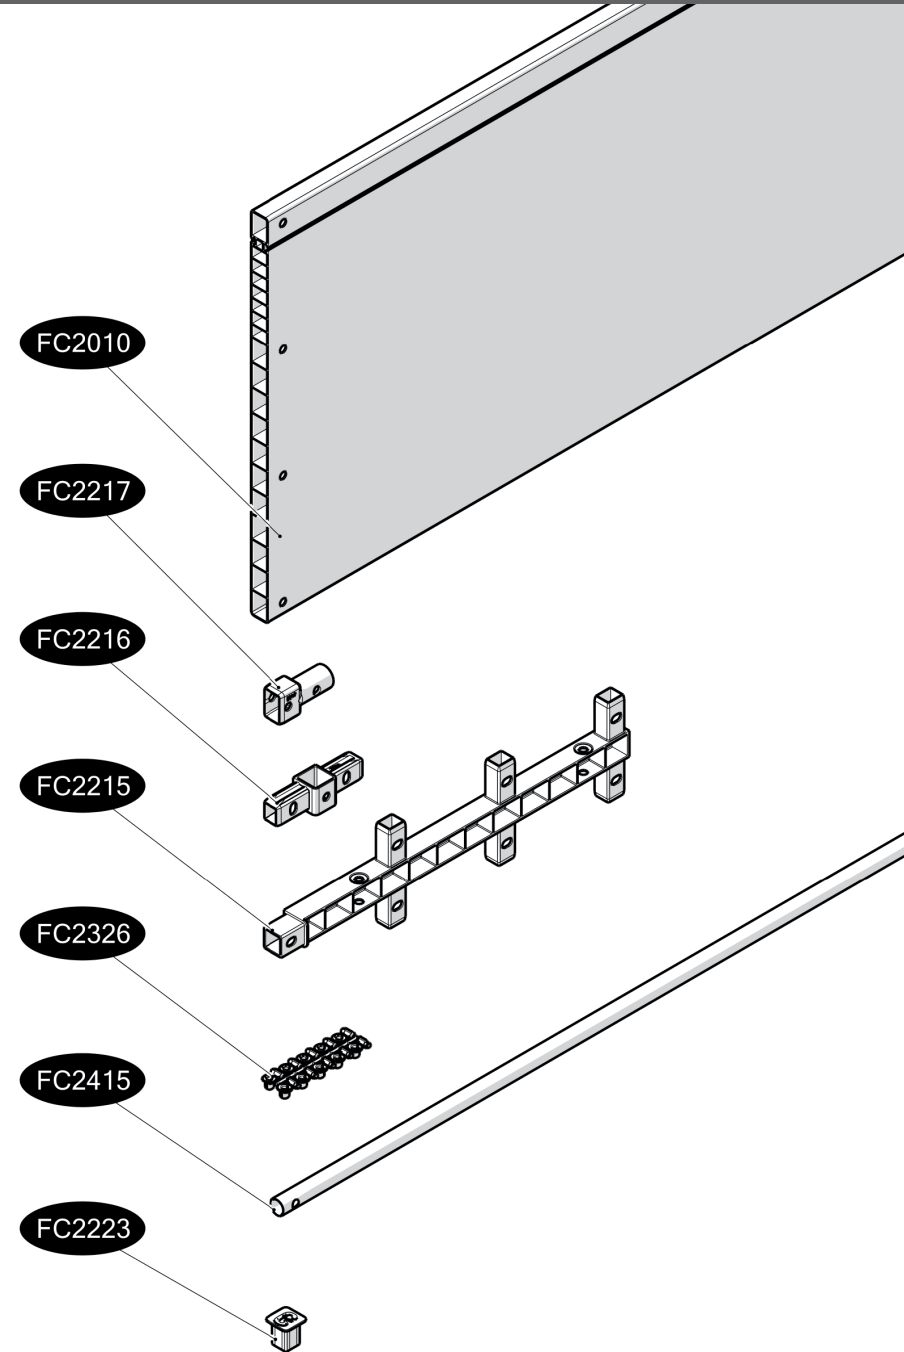

# FC6545 GrowFrame/50 RAISED BED 120x120 EXTENSION

- FC2010 2 pcs.
- FC2217 4 pcs.
- FC2216 2 pcs.
- FC2215 2 pcs.
- FC2326 4 pcs.
- FC2415 2 pcs.
- FC2223 2 pcs.

www.growcamp.dk  
info@growcamp.dk

# 1 FC6545 GrowFrame/50 RAISED BED 120x120 EXTENSION