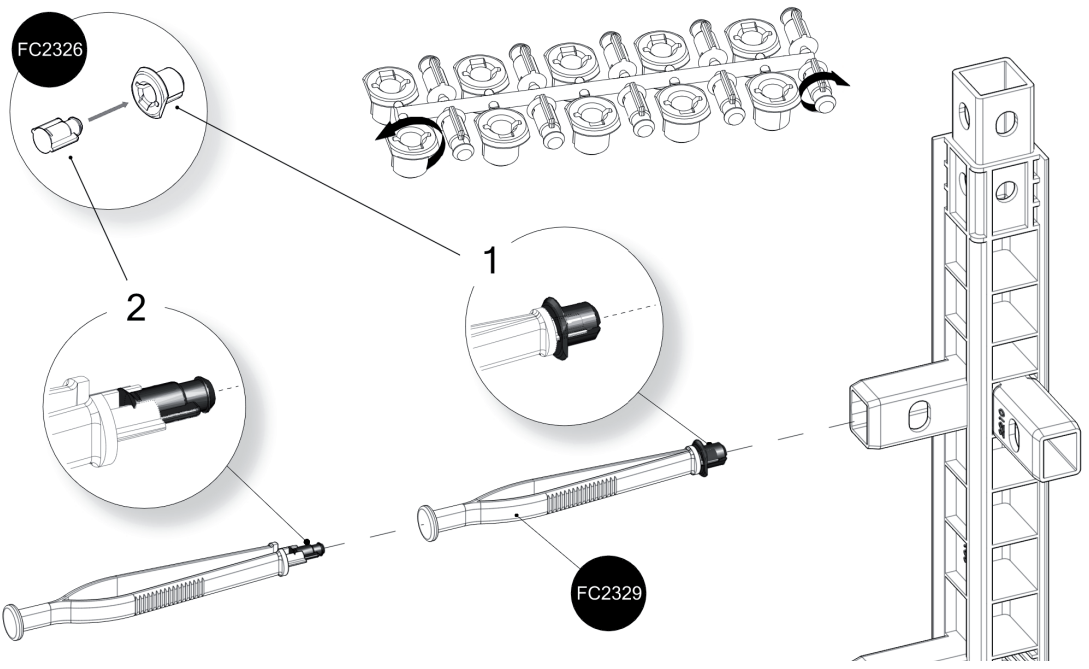

1 FC6545 GrowFrame/50 RAISED BED 120x120 EXTENSION

2

3