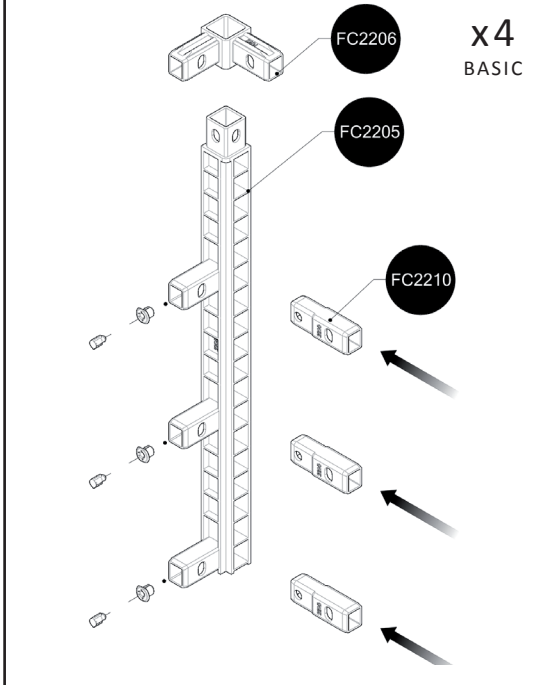

1 FC6545 GrowFrame/50 RAISED BED 120x120 EXTENSION

2

3