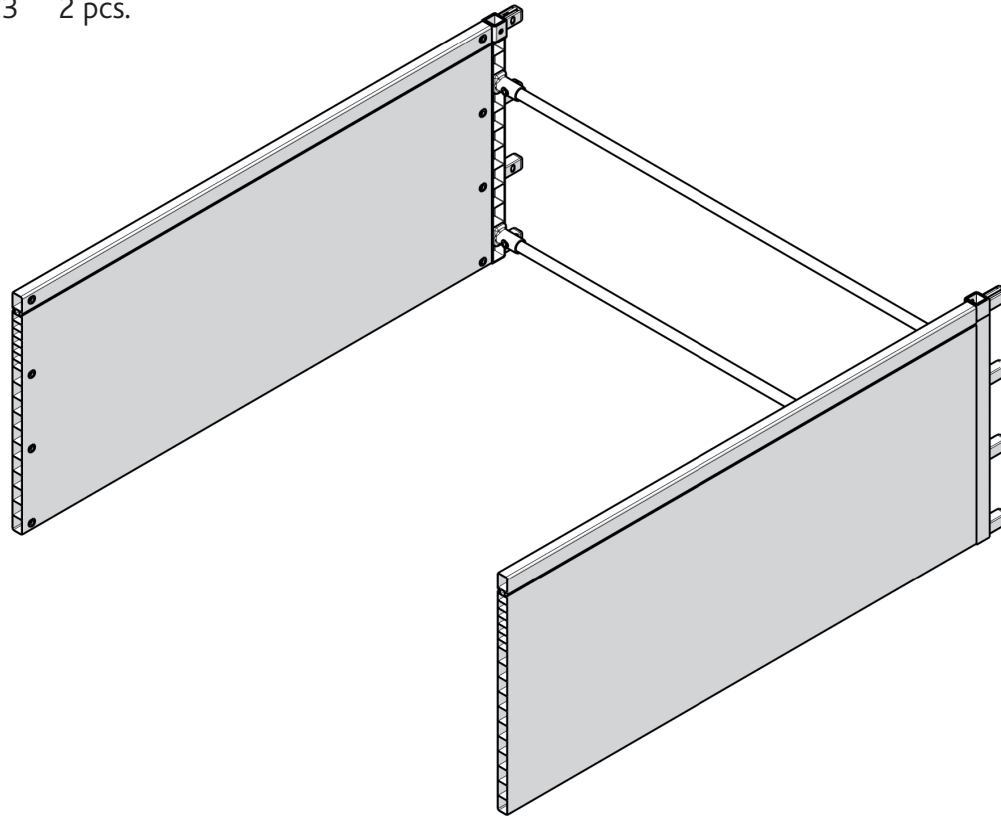

# FC6545 GrowFrame/50 RAISED BED 120x120 EXTENSION

- FC2010 2 pcs.
- FC2217 4 pcs.
- FC2216 2 pcs.
- FC2215 2 pcs.
- FC2326 4 pcs.
- FC2415 2 pcs.
- FC2223 2 pcs.

www.growcamp.dk  
info@growcamp.dk

# 1 FC6545 GrowFrame/50 RAISED BED 120x120 EXTENSION