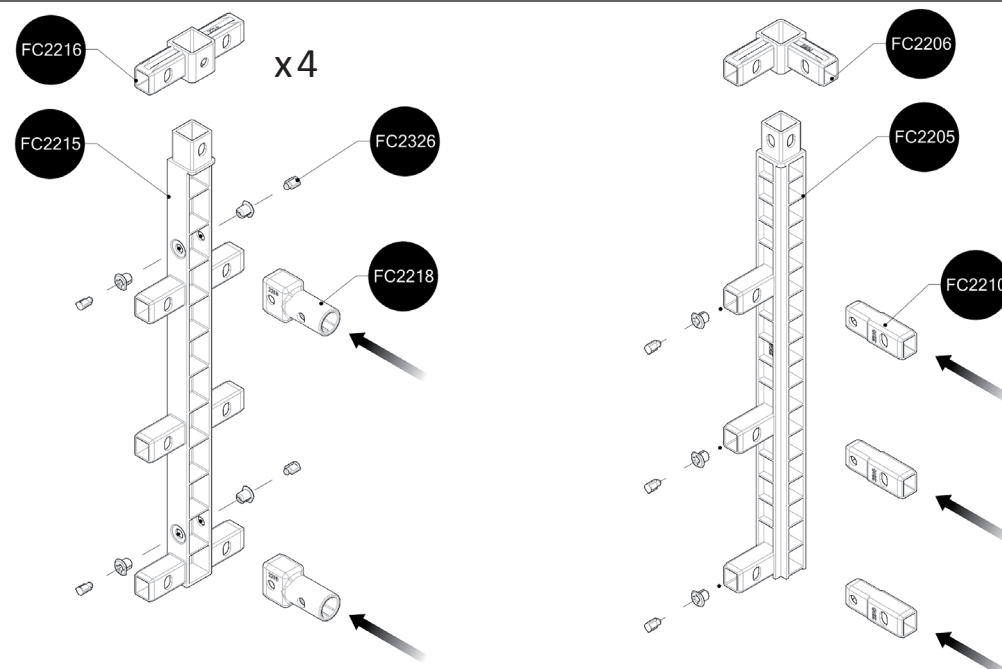

FC6540 GrowFrame/50 RAISED BED 120x120 cm

- FC2010 4 pcs.
- FC2205 4 pcs.
- FC2206 4 pcs.
- FC2210 12 pcs.
- FC2326 5 pcs.
- FC2223 4 pcs.
- FC2329 1 pcs.

www.growcamp.dk
info@growcamp.dk

1 FC6540 GrowFrame/50 RAISED BED 120x120 cm BASIC

2

3

4