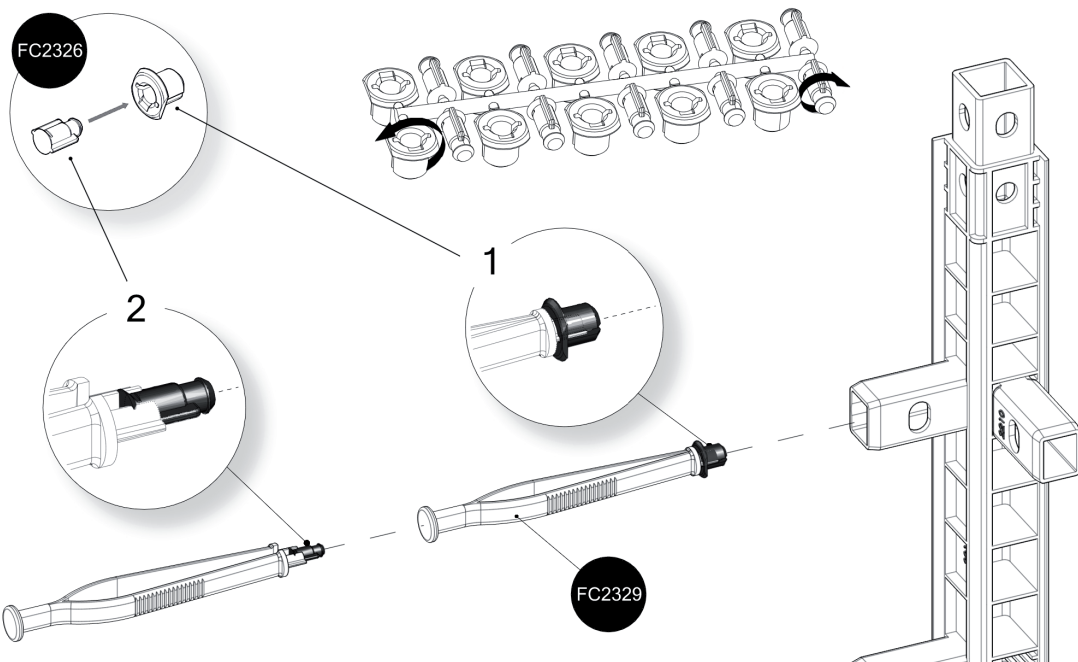

FC6540 GrowFrame/50 RAISED BED 120x120 cm

- FC2010 4 pcs.
- FC2205 4 pcs.
- FC2206 4 pcs.
- FC2210 12 pcs.
- FC2326 5 pcs.
- FC2223 4 pcs.
- FC2329 1 pcs.

www.growcamp.dk
info@growcamp.dk

1 FC6540 GrowFrame/50 RAISED BED 120x120 cm BASIC

2

3

4