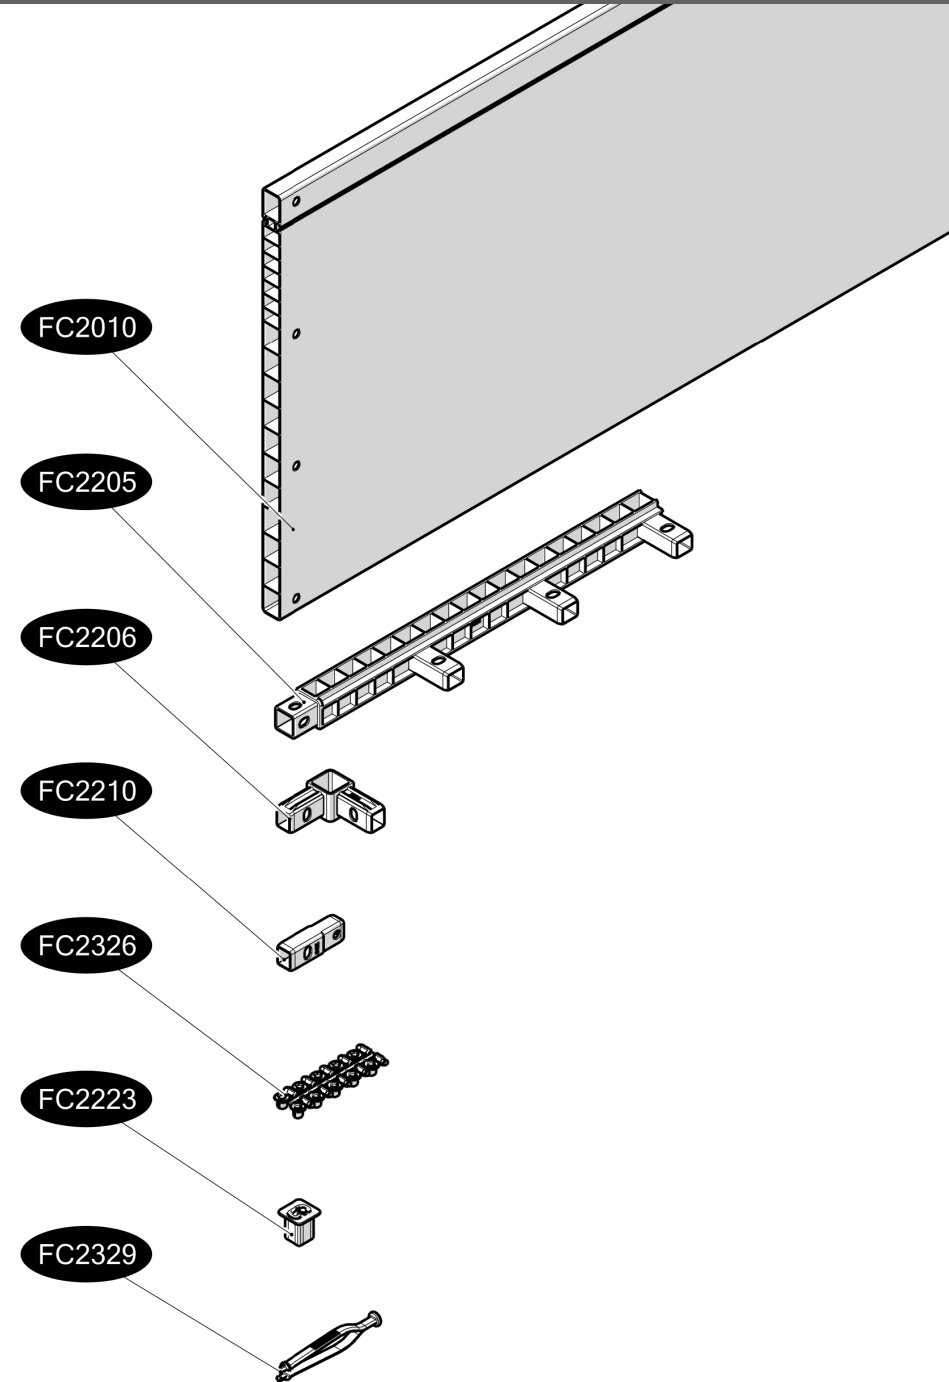

FC6540 GrowFrame/50 RAISED BED 120x120 cm

- FC2010 4 pcs.
- FC2205 4 pcs.
- FC2206 4 pcs.
- FC2210 12 pcs.
- FC2326 5 pcs.
- FC2223 4 pcs.
- FC2329 1 pcs.

www.growcamp.dk
info@growcamp.dk

1 FC6540 GrowFrame/50 RAISED BED 120x120 cm BASIC

2

3

4