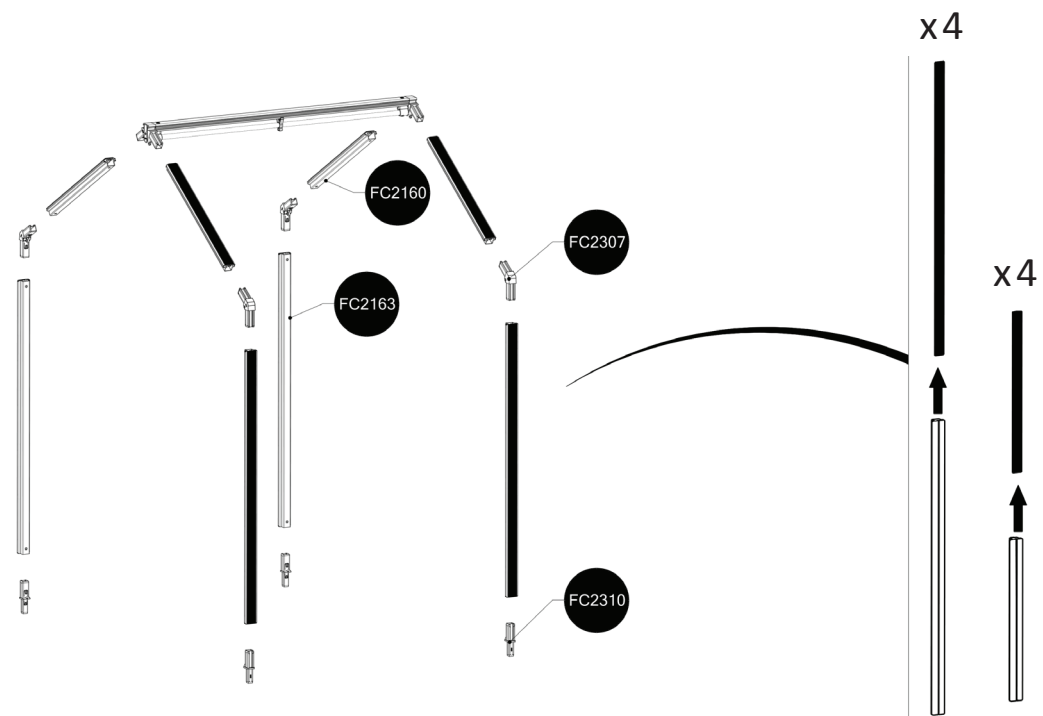

FC5450 Top section TALL AIR for PVC BASIC 120x120 cm

- FC2163 4 pcs. 1130 mm
- FC2160 4 pcs. 621 mm
- FC2111 1 pcs. 1140 mm
- FC2171 4 pcs. 619 mm
- FC2177 4 pcs. 1128 mm
- FC2292 1 pcs.
- FC2416 3 pcs. 1116 mm
- FC2307 4 pcs.
- FC2310 4 pcs.
- FC2313 4 pcs.
- FC2326 2 pcs.
- FC2340 2 pcs.
- FC2343 2 pcs.
- FC2475 2 pcs. 1870 mm
- FC2465 4 pcs. 1524 mm
- FC2450 10 pcs.
- FC2321 6 pcs.
- FC2322 6 pcs.

- FC2627 2 pcs.
- FC2653 2 pcs.
- FC2531 2 pcs.

www.growcamp.dk
info@growcamp.dk

1 FC5410 Top section AIR for PVC BASIC 120x120

BASIC
manual FC6530

2

x1

3

4

5

6

7

8

At temperatures more than 30 °C/ 90 °F the plastic sides must be opened when the GrowCamp is mounted.