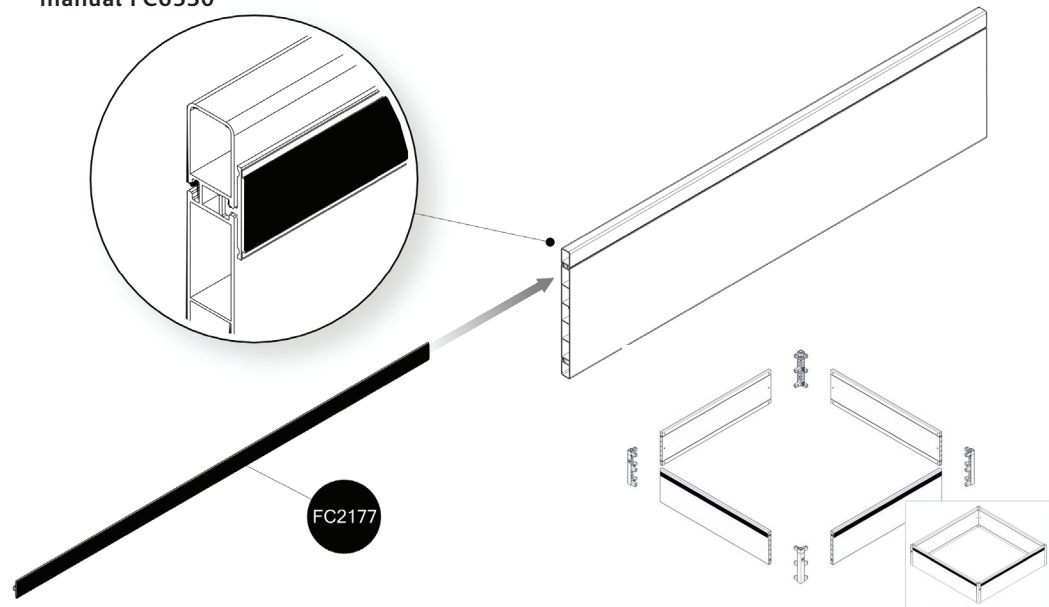

FC5450 Top section TALL AIR for PVC BASIC 120x120 cm

- FC2163 4 pcs. 1130 mm
- FC2160 4 pcs. 621 mm
- FC2111 1 pcs. 1140 mm
- FC2171 4 pcs. 619 mm
- FC2177 4 pcs. 1128 mm
- FC2292 1 pcs.
- FC2416 3 pcs. 1116 mm
- FC2307 4 pcs.
- FC2310 4 pcs.
- FC2313 4 pcs.
- FC2326 2 pcs.
- FC2340 2 pcs.
- FC2343 2 pcs.
- FC2475 2 pcs. 1870 mm
- FC2465 4 pcs. 1524 mm
- FC2450 10 pcs.
- FC2321 6 pcs.
- FC2322 6 pcs.

- FC2627 2 pcs.
- FC2653 2 pcs.
- FC2531 2 pcs.

www.growcamp.dk
info@growcamp.dk

1 FC5410 Top section AIR for PVC BASIC 120x120

BASIC
manual FC6530

2

x1

3

4