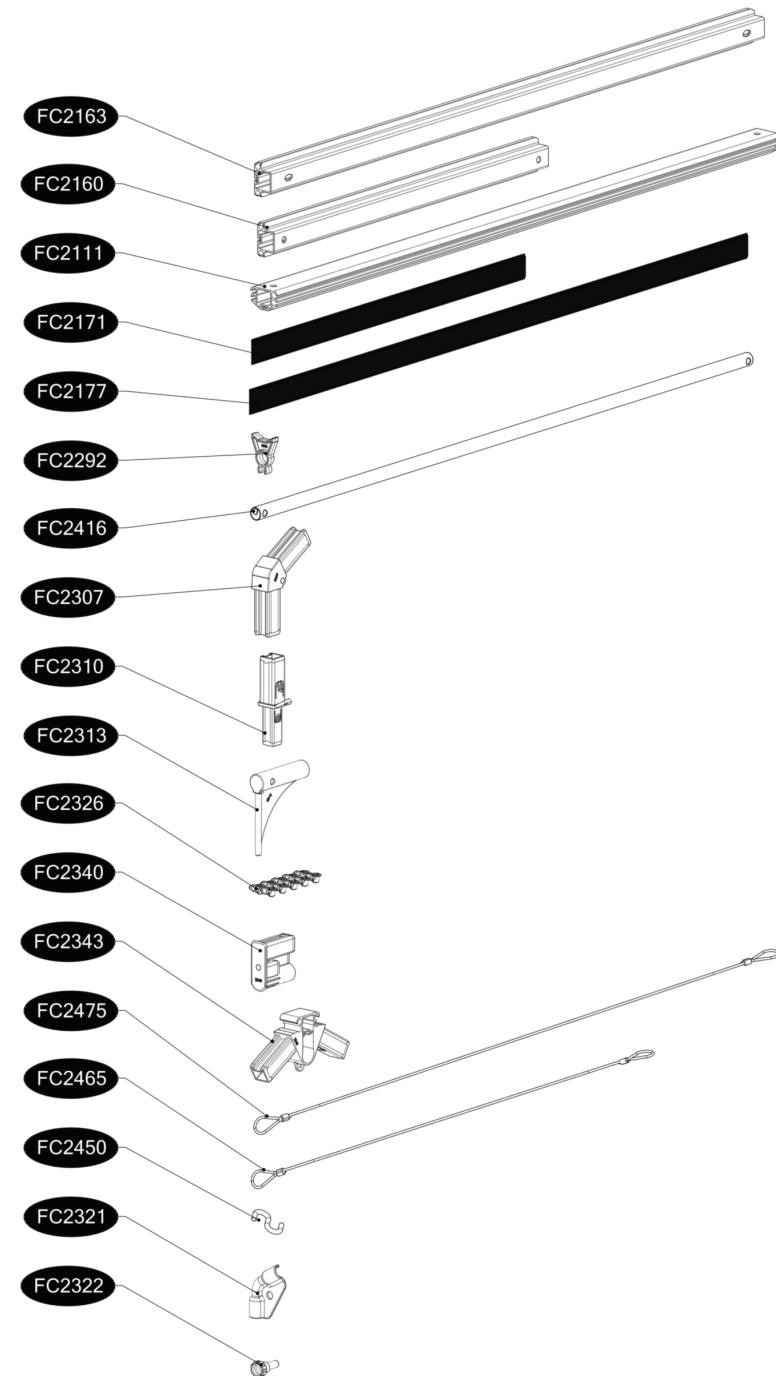

FC5450 Top section TALL AIR for PVC BASIC 120x120 cm

- FC2163 4 pcs. 1130 mm
- FC2160 4 pcs. 621 mm
- FC2111 1 pcs. 1140 mm
- FC2171 4 pcs. 619 mm
- FC2177 4 pcs. 1128 mm
- FC2292 1 pcs.
- FC2416 3 pcs. 1116 mm
- FC2307 4 pcs.
- FC2310 4 pcs.
- FC2313 4 pcs.
- FC2326 2 pcs.
- FC2340 2 pcs.
- FC2343 2 pcs.
- FC2475 2 pcs. 1870 mm
- FC2465 4 pcs. 1524 mm
- FC2450 10 pcs.
- FC2321 6 pcs.
- FC2322 6 pcs.

- FC2627 2 pcs.
- FC2653 2 pcs.
- FC2531 2 pcs.

www.growcamp.dk
info@growcamp.dk

1 FC5410 Top section AIR for PVC BASIC 120x120

BASIC
manual FC6530

2

x1

3

4

5

6

7

8

At temperatures more than 30 °C/ 90 °F the plastic sides must be opened when the GrowCamp is mounted.