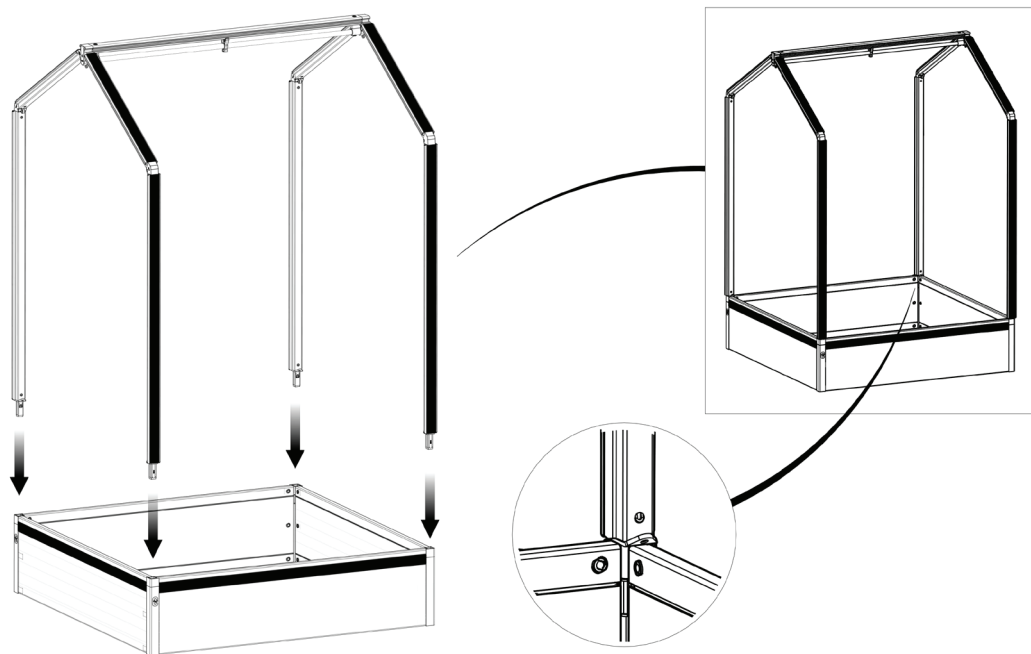

FC5450 Top section TALL AIR for PVC BASIC 120x120 cm

- FC2163 4 pcs. 1130 mm
- FC2160 4 pcs. 621 mm
- FC2111 1 pcs. 1140 mm
- FC2171 4 pcs. 619 mm
- FC2177 4 pcs. 1128 mm
- FC2292 1 pcs.
- FC2416 3 pcs. 1116 mm
- FC2307 4 pcs.
- FC2310 4 pcs.
- FC2313 4 pcs.
- FC2326 2 pcs.
- FC2340 2 pcs.
- FC2343 2 pcs.
- FC2475 2 pcs. 1870 mm
- FC2465 4 pcs. 1524 mm
- FC2450 10 pcs.
- FC2321 6 pcs.
- FC2322 6 pcs.

- FC2627 2 pcs.
- FC2653 2 pcs.
- FC2531 2 pcs.

www.growcamp.dk
info@growcamp.dk

1 FC5410 Top section AIR for PVC BASIC 120x120

BASIC
manual FC6530

2

x1

3

4

5

6

7

8

At temperatures more than 30 °C/ 90 °F the plastic sides must be opened when the GrowCamp is mounted.