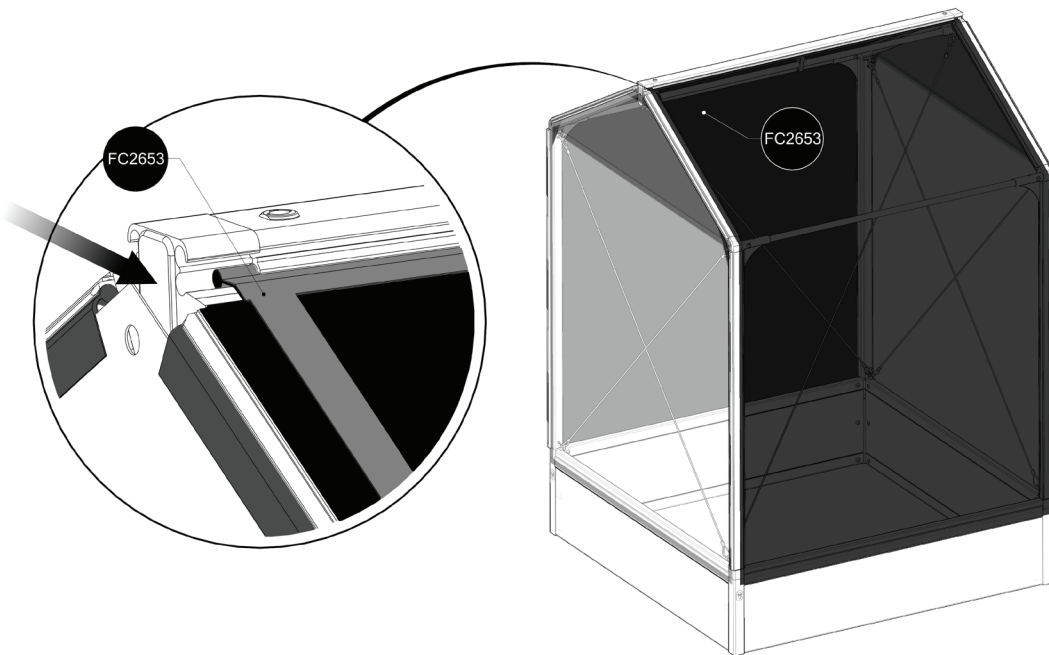

5

6

7

8

At temperatures more than 30 °C/ 90 °F the plastic sides must be opened when the GrowCamp is mounted.