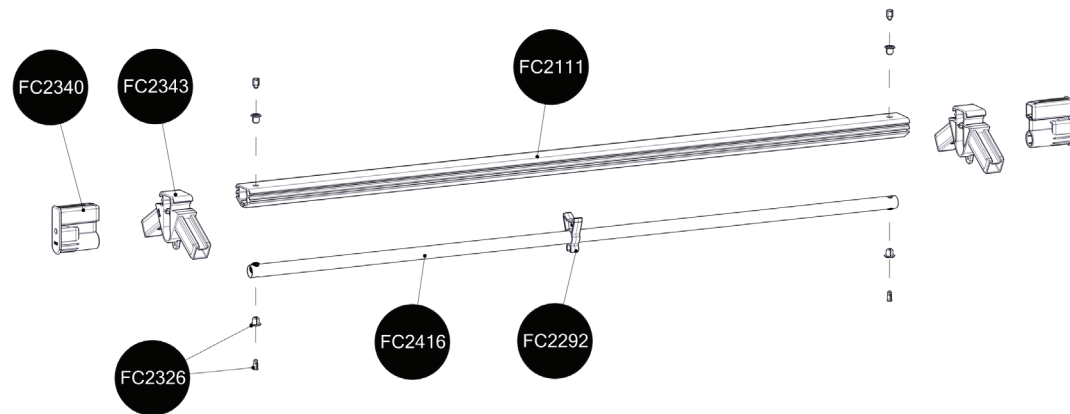

FC5450 Top section TALL AIR for PVC BASIC 120x120 cm

- FC2163 4 pcs. 1130 mm
- FC2160 4 pcs. 621 mm
- FC2111 1 pcs. 1140 mm
- FC2171 4 pcs. 619 mm
- FC2177 4 pcs. 1128 mm
- FC2292 1 pcs.
- FC2416 3 pcs. 1116 mm
- FC2307 4 pcs.
- FC2310 4 pcs.
- FC2313 4 pcs.
- FC2326 2 pcs.
- FC2340 2 pcs.
- FC2343 2 pcs.
- FC2475 2 pcs. 1870 mm
- FC2465 4 pcs. 1524 mm
- FC2450 10 pcs.
- FC2321 6 pcs.
- FC2322 6 pcs.

- FC2627 2 pcs.
- FC2653 2 pcs.
- FC2531 2 pcs.

www.growcamp.dk
info@growcamp.dk

1 FC5410 Top section AIR for PVC BASIC 120x120

BASIC
manual FC6530

2

x1

3

4

5

6

7

8

At temperatures more than 30 °C/ 90 °F the plastic sides must be opened when the GrowCamp is mounted.