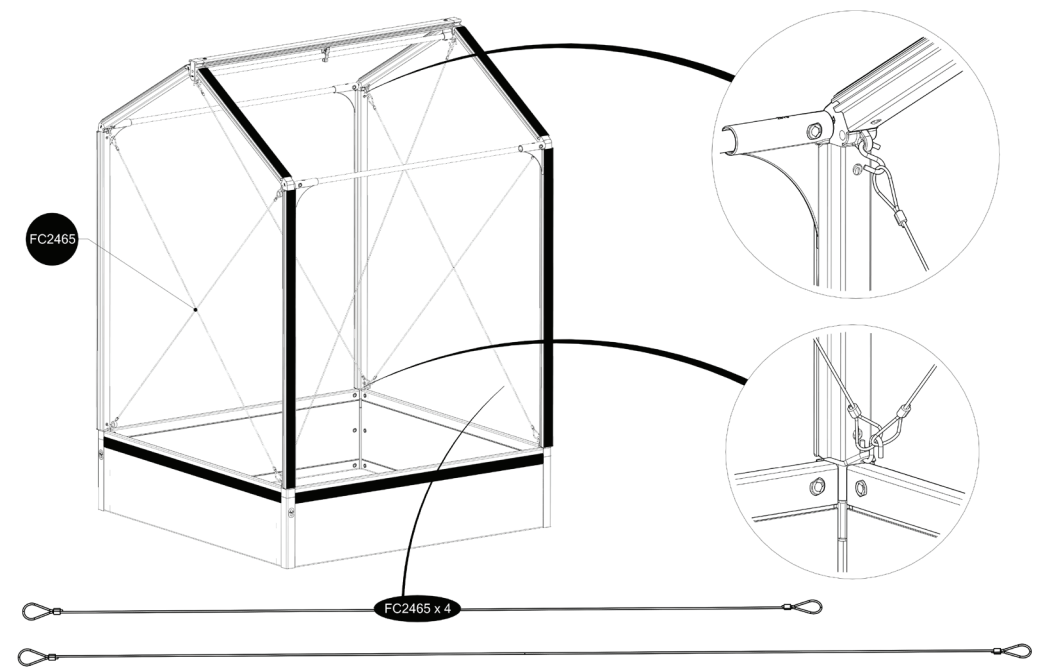

FC5450 Top section TALL AIR for PVC BASIC 120x120 cm

- FC2163 4 pcs. 1130 mm
- FC2160 4 pcs. 621 mm
- FC2111 1 pcs. 1140 mm
- FC2171 4 pcs. 619 mm
- FC2177 4 pcs. 1128 mm
- FC2292 1 pcs.
- FC2416 3 pcs. 1116 mm
- FC2307 4 pcs.
- FC2310 4 pcs.
- FC2313 4 pcs.
- FC2326 2 pcs.
- FC2340 2 pcs.
- FC2343 2 pcs.
- FC2475 2 pcs. 1870 mm
- FC2465 4 pcs. 1524 mm
- FC2450 10 pcs.
- FC2321 6 pcs.
- FC2322 6 pcs.

- FC2627 2 pcs.
- FC2653 2 pcs.
- FC2531 2 pcs.

www.growcamp.dk
info@growcamp.dk

1 FC5410 Top section AIR for PVC BASIC 120x120

BASIC
manual FC6530

2

x1

3

4

5

6

7

8

At temperatures more than 30 °C/ 90 °F the plastic sides must be opened when the GrowCamp is mounted.