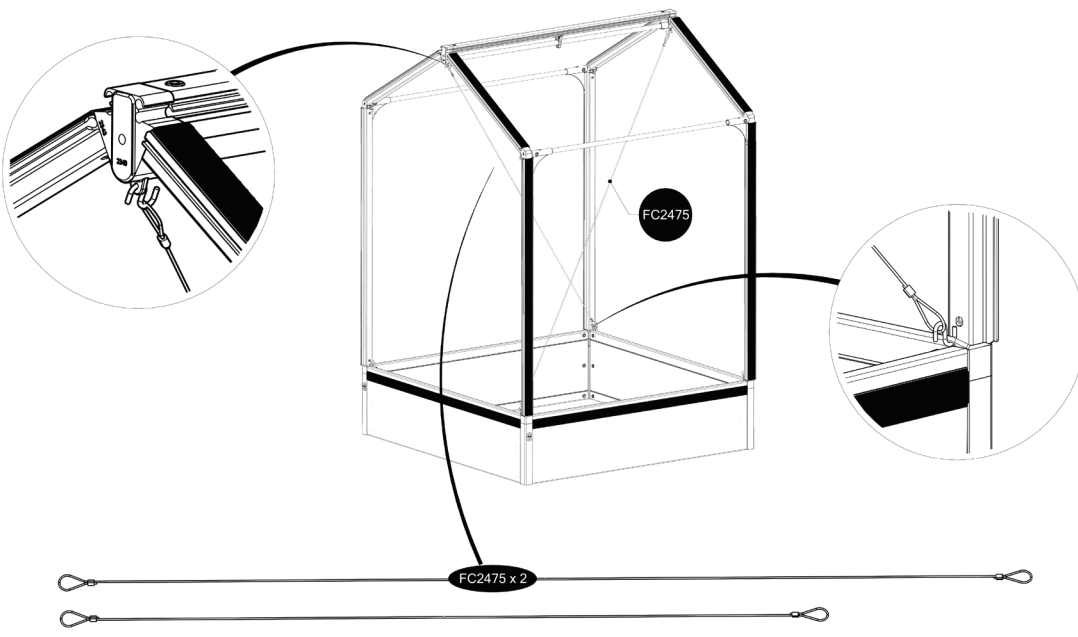

FC5450 Top section TALL AIR for PVC BASIC 120x120 cm

- FC2163 4 pcs. 1130 mm
- FC2160 4 pcs. 621 mm
- FC2111 1 pcs. 1140 mm
- FC2171 4 pcs. 619 mm
- FC2177 4 pcs. 1128 mm
- FC2292 1 pcs.
- FC2416 3 pcs. 1116 mm
- FC2307 4 pcs.
- FC2310 4 pcs.
- FC2313 4 pcs.
- FC2326 2 pcs.
- FC2340 2 pcs.
- FC2343 2 pcs.
- FC2475 2 pcs. 1870 mm
- FC2465 4 pcs. 1524 mm
- FC2450 10 pcs.
- FC2321 6 pcs.
- FC2322 6 pcs.

- FC2627 2 pcs.
- FC2653 2 pcs.
- FC2531 2 pcs.

www.growcamp.dk
info@growcamp.dk

1 FC5410 Top section AIR for PVC BASIC 120x120

BASIC
manual FC6530

2

x1

3

4

5

6

7

8

At temperatures more than 30 °C/ 90 °F the plastic sides must be opened when the GrowCamp is mounted.