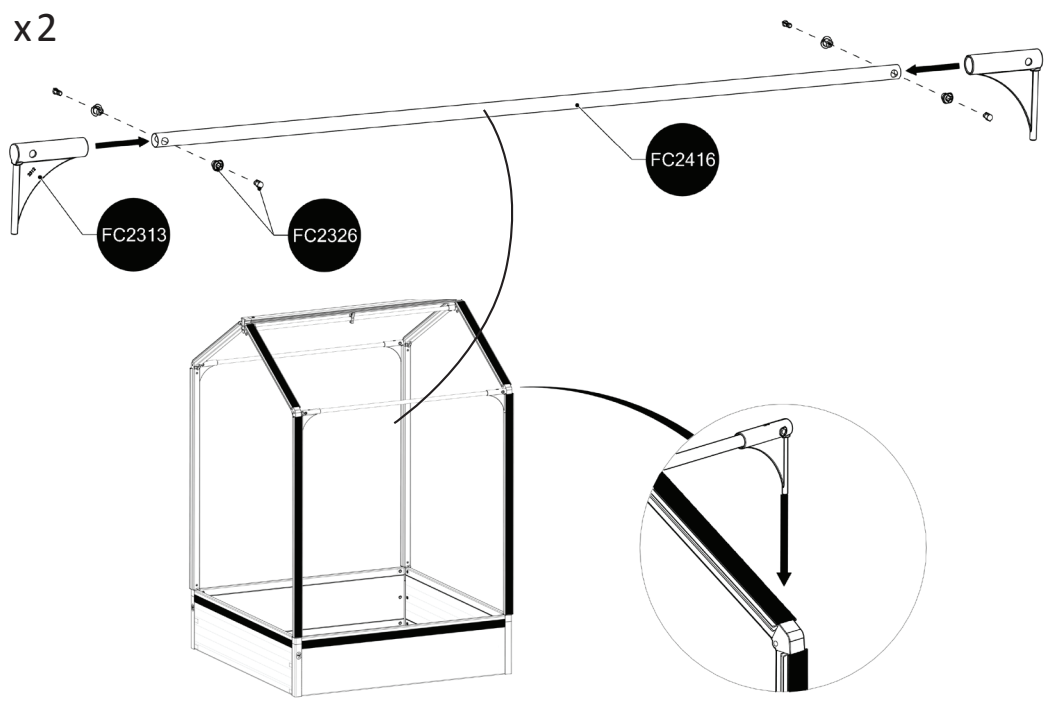

FC5450 Top section TALL AIR for PVC BASIC 120x120 cm

- FC2163 4 pcs. 1130 mm
- FC2160 4 pcs. 621 mm
- FC2111 1 pcs. 1140 mm
- FC2171 4 pcs. 619 mm
- FC2177 4 pcs. 1128 mm
- FC2292 1 pcs.
- FC2416 3 pcs. 1116 mm
- FC2307 4 pcs.
- FC2310 4 pcs.
- FC2313 4 pcs.
- FC2326 2 pcs.
- FC2340 2 pcs.
- FC2343 2 pcs.
- FC2475 2 pcs. 1870 mm
- FC2465 4 pcs. 1524 mm
- FC2450 10 pcs.
- FC2321 6 pcs.
- FC2322 6 pcs.

- FC2627 2 pcs.
- FC2653 2 pcs.
- FC2531 2 pcs.

www.growcamp.dk
info@growcamp.dk

1 FC5410 Top section AIR for PVC BASIC 120x120

BASIC
manual FC6530

2

x1

3

4

5

6

7

8

At temperatures more than 30 °C/ 90 °F the plastic sides must be opened when the GrowCamp is mounted.