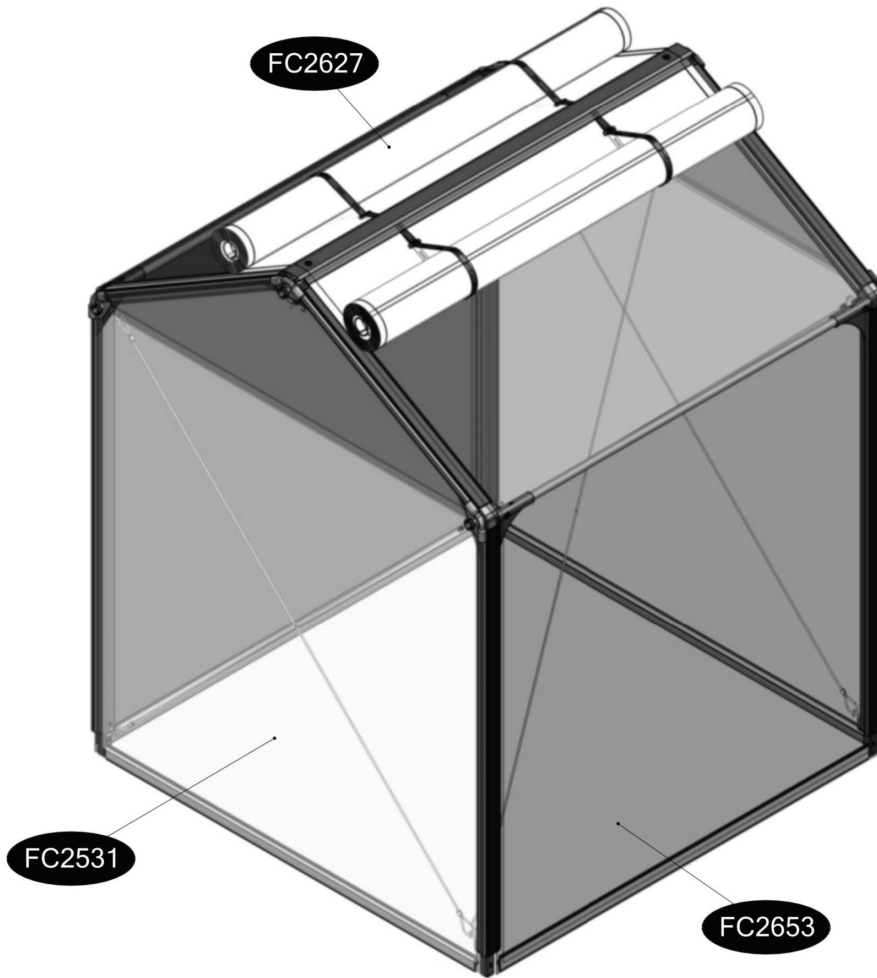

FC5450 Top section TALL AIR for PVC BASIC 120x120 cm

- FC2163 4 pcs. 1130 mm
- FC2160 4 pcs. 621 mm
- FC2111 1 pcs. 1140 mm
- FC2171 4 pcs. 619 mm
- FC2177 4 pcs. 1128 mm
- FC2292 1 pcs.
- FC2416 3 pcs. 1116 mm
- FC2307 4 pcs.
- FC2310 4 pcs.
- FC2313 4 pcs.
- FC2326 2 pcs.
- FC2340 2 pcs.
- FC2343 2 pcs.
- FC2475 2 pcs. 1870 mm
- FC2465 4 pcs. 1524 mm
- FC2450 10 pcs.
- FC2321 6 pcs.
- FC2322 6 pcs.

- FC2627 2 pcs.
- FC2653 2 pcs.
- FC2531 2 pcs.

www.growcamp.dk
info@growcamp.dk

1 FC5410 Top section AIR for PVC BASIC 120x120

BASIC
manual FC6530

2

x1

3

4

5

6

7

8

At temperatures more than 30 °C/ 90 °F the plastic sides must be opened when the GrowCamp is mounted.