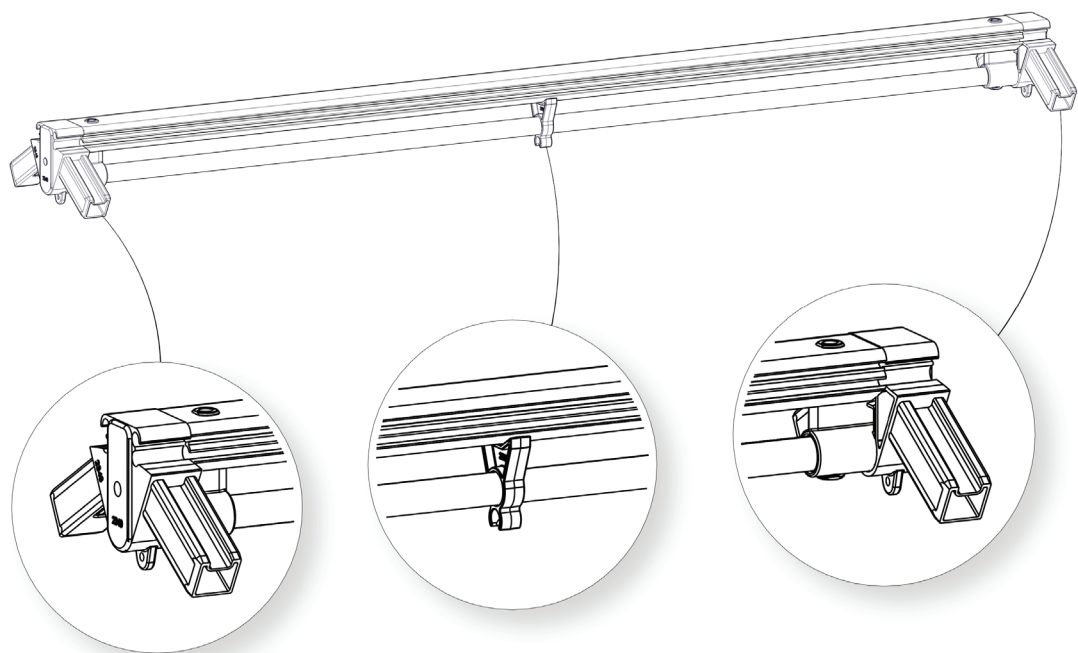

FC5450 Top section TALL AIR for PVC BASIC 120x120 cm

- FC2163 4 pcs. 1130 mm
- FC2160 4 pcs. 621 mm
- FC2111 1 pcs. 1140 mm
- FC2171 4 pcs. 619 mm
- FC2177 4 pcs. 1128 mm
- FC2292 1 pcs.
- FC2416 3 pcs. 1116 mm
- FC2307 4 pcs.
- FC2310 4 pcs.
- FC2313 4 pcs.
- FC2326 2 pcs.
- FC2340 2 pcs.
- FC2343 2 pcs.
- FC2475 2 pcs. 1870 mm
- FC2465 4 pcs. 1524 mm
- FC2450 10 pcs.
- FC2321 6 pcs.
- FC2322 6 pcs.

- FC2627 2 pcs.
- FC2653 2 pcs.
- FC2531 2 pcs.

www.growcamp.dk
info@growcamp.dk

1 FC5410 Top section AIR for PVC BASIC 120x120

BASIC
manual FC6530

2

x1

3

4

5

6

7

8

At temperatures more than 30 °C/ 90 °F the plastic sides must be opened when the GrowCamp is mounted.