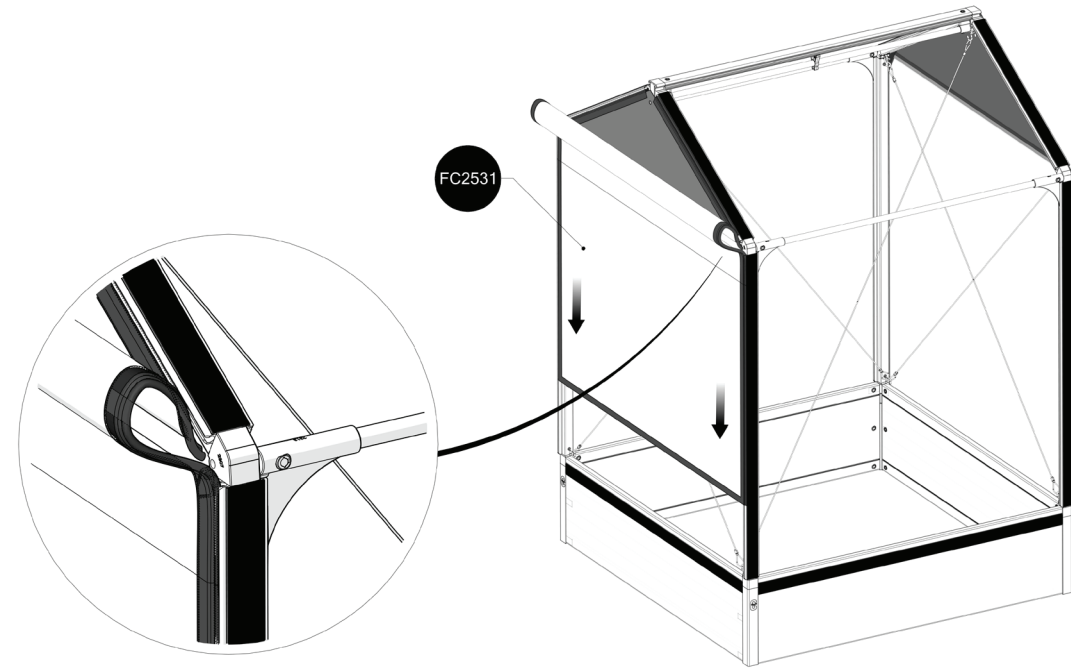

FC5450 Top section TALL AIR for PVC BASIC 120x120 cm

- FC2163 4 pcs. 1130 mm
- FC2160 4 pcs. 621 mm
- FC2111 1 pcs. 1140 mm
- FC2171 4 pcs. 619 mm
- FC2177 4 pcs. 1128 mm
- FC2292 1 pcs.
- FC2416 3 pcs. 1116 mm
- FC2307 4 pcs.
- FC2310 4 pcs.
- FC2313 4 pcs.
- FC2326 2 pcs.
- FC2340 2 pcs.
- FC2343 2 pcs.
- FC2475 2 pcs. 1870 mm
- FC2465 4 pcs. 1524 mm
- FC2450 10 pcs.
- FC2321 6 pcs.
- FC2322 6 pcs.

- FC2627 2 pcs.
- FC2653 2 pcs.
- FC2531 2 pcs.

www.growcamp.dk
info@growcamp.dk

1 FC5410 Top section AIR for PVC BASIC 120x120

BASIC
manual FC6530

2

x1

3

4

5

6

7

8

At temperatures more than 30 °C/ 90 °F the plastic sides must be opened when the GrowCamp is mounted.