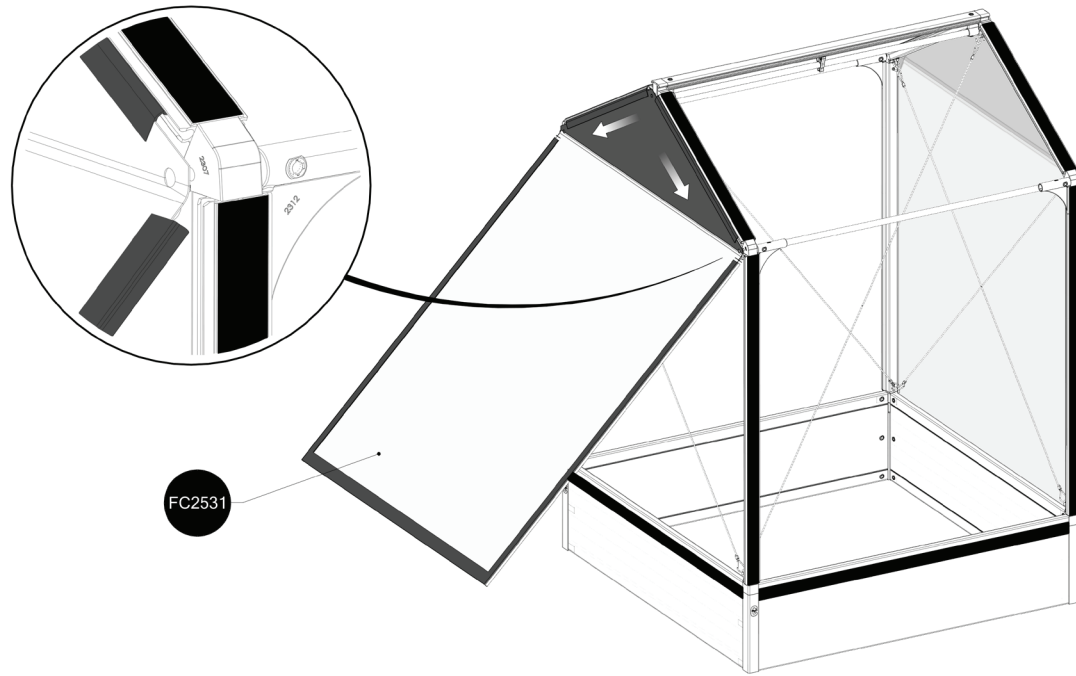

FC5450 Top section TALL AIR for PVC BASIC 120x120 cm

- FC2163 4 pcs. 1130 mm
- FC2160 4 pcs. 621 mm
- FC2111 1 pcs. 1140 mm
- FC2171 4 pcs. 619 mm
- FC2177 4 pcs. 1128 mm
- FC2292 1 pcs.
- FC2416 3 pcs. 1116 mm
- FC2307 4 pcs.
- FC2310 4 pcs.
- FC2313 4 pcs.
- FC2326 2 pcs.
- FC2340 2 pcs.
- FC2343 2 pcs.
- FC2475 2 pcs. 1870 mm
- FC2465 4 pcs. 1524 mm
- FC2450 10 pcs.
- FC2321 6 pcs.
- FC2322 6 pcs.

- FC2627 2 pcs.
- FC2653 2 pcs.
- FC2531 2 pcs.

www.growcamp.dk
info@growcamp.dk

1 FC5410 Top section AIR for PVC BASIC 120x120

BASIC
manual FC6530

2

x1

3

4

5

6

7

8

At temperatures more than 30 °C/ 90 °F the plastic sides must be opened when the GrowCamp is mounted.