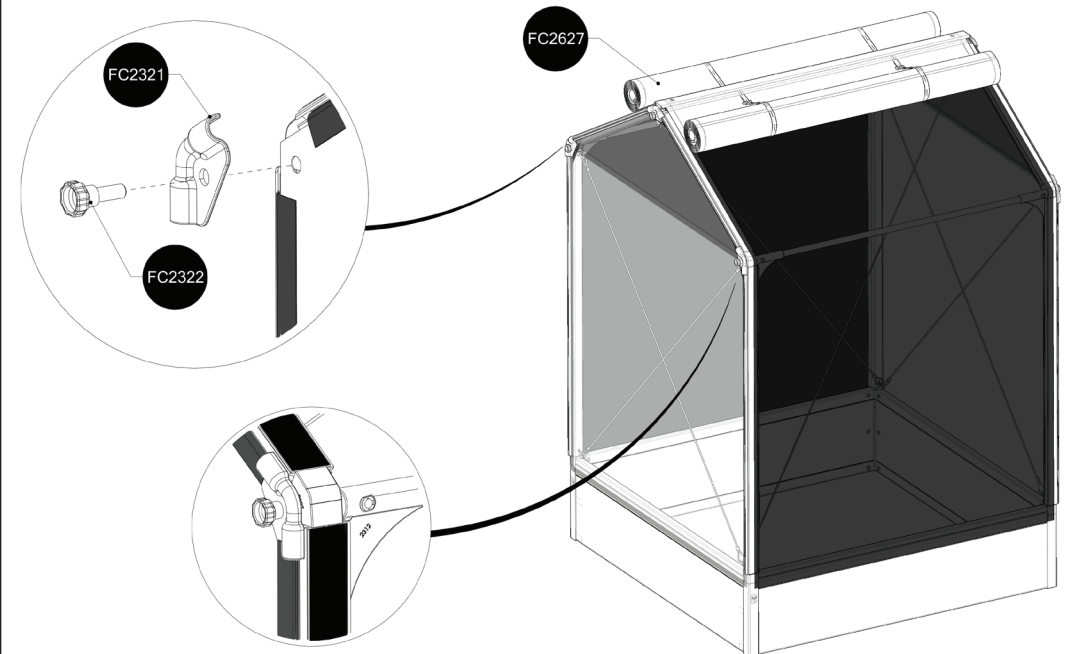

5

6

7

8

At temperatures more than 30 °C/ 90 °F the plastic sides must be opened when the GrowCamp is mounted.