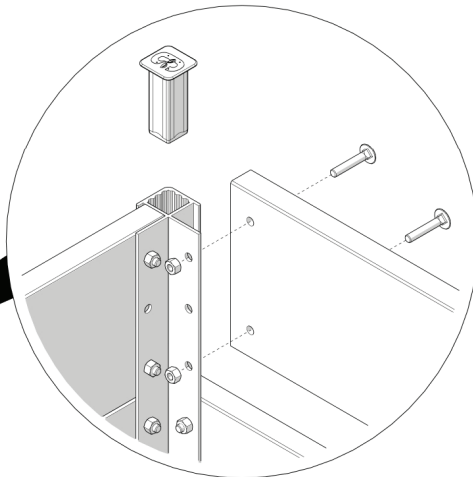

FC5230 Raised bed WOOD /30 120x120 cm BASIC

- FC1801 8 pcs. 145 x 22 x 1150 mm
- FC2242 4 pcs. 290 mm
- FC2222 4 pcs.
- FC2487 32 pcs. M6 x 30
- FC2489 32 pcs. M6

www.growcamp.dk
info@growcamp.dk