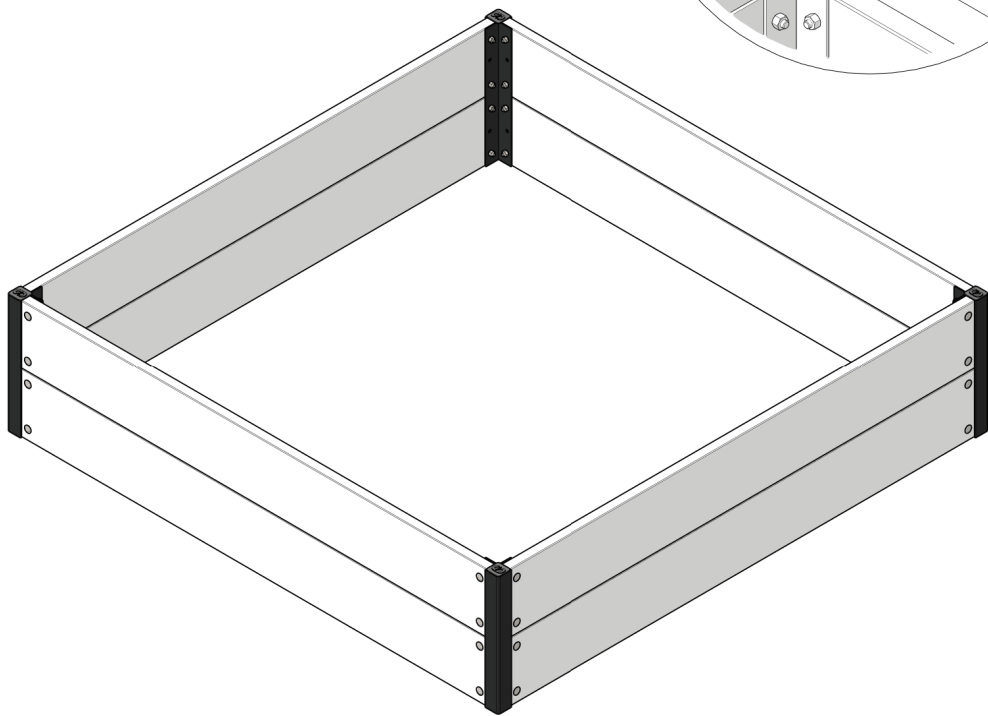

FC5230 Raised bed WOOD /30 120x120 cm BASIC

- FC1801 8 pcs. 145 x 22 x 1150 mm
- FC2242 4 pcs. 290 mm
- FC2222 4 pcs.
- FC2487 32 pcs. M6 x 30
- FC2489 32 pcs. M6

www.growcamp.dk
info@growcamp.dk