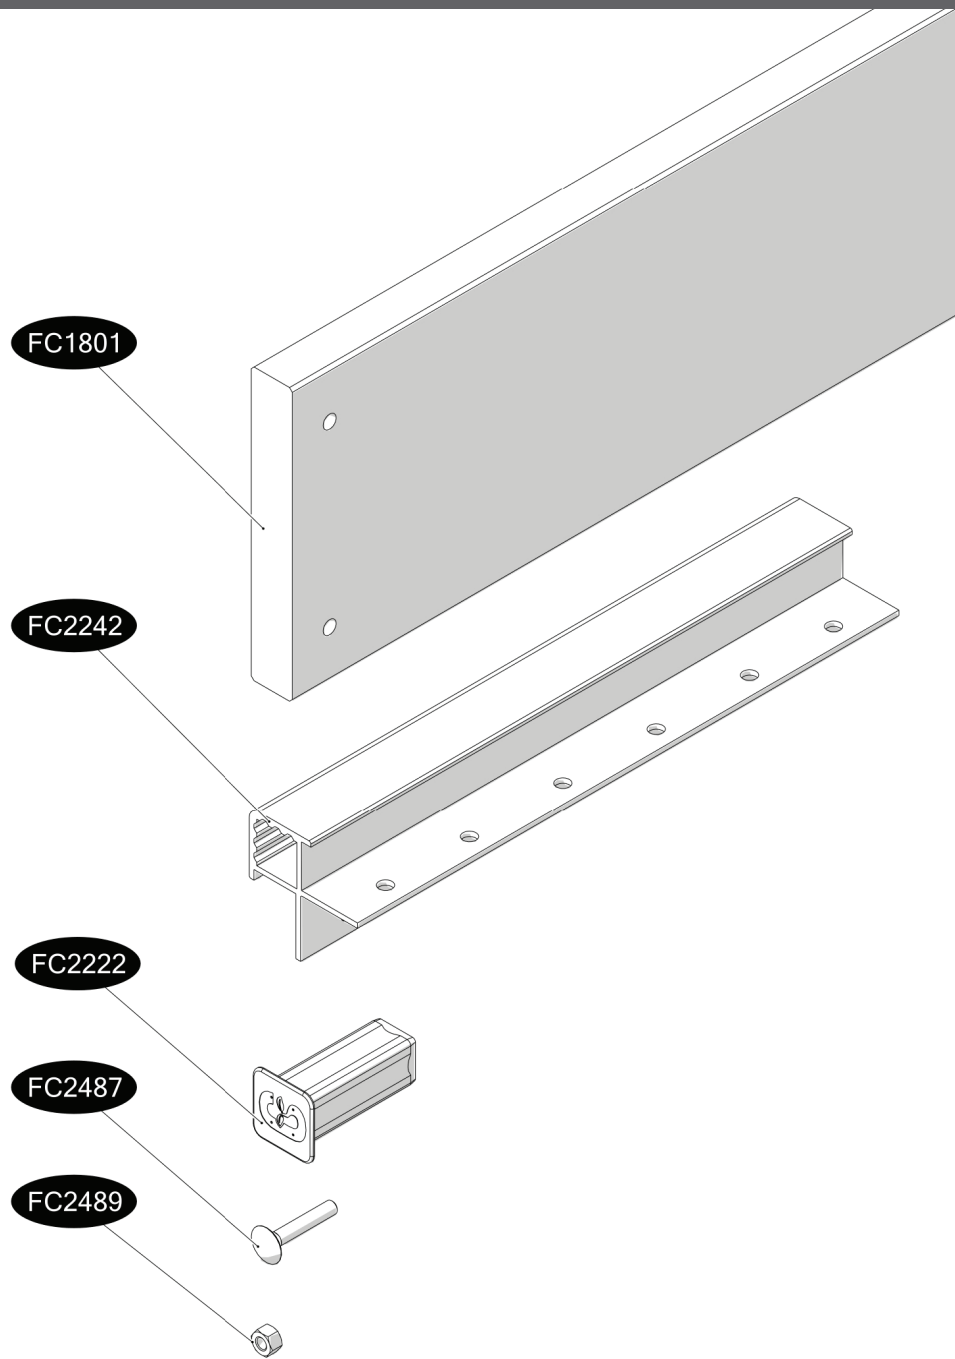

FC5230 Raised bed WOOD /30 120x120 cm BASIC

- FC1801 8 pcs. 145 x 22 x 1150 mm
- FC2242 4 pcs. 290 mm
- FC2222 4 pcs.
- FC2487 32 pcs. M6 x 30
- FC2489 32 pcs. M6

www.growcamp.dk
info@growcamp.dk