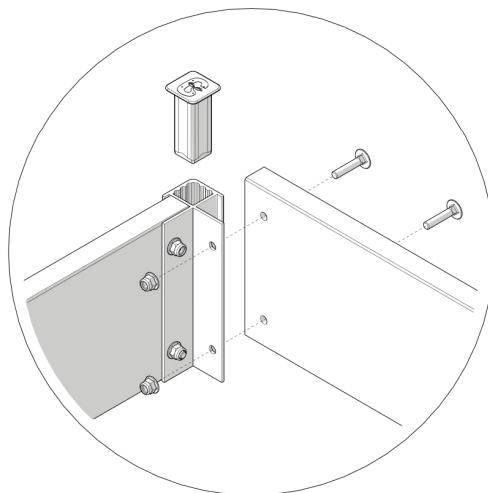

# FC5217 Raised bed WOOD /15 90x44 cm

- FC1805 2 pcs. 145 x 22 x 841 mm
- FC1807 2 pcs. 145 x 22 x 381 mm
- FC2222 4 pcs. 145 mm
- FC2240 4 pcs. 145 mm
- FC2487 16 pcs. M6 x 30
- FC2489 16 pcs. M6

www.growcamp.dk  
info@growcamp.dk