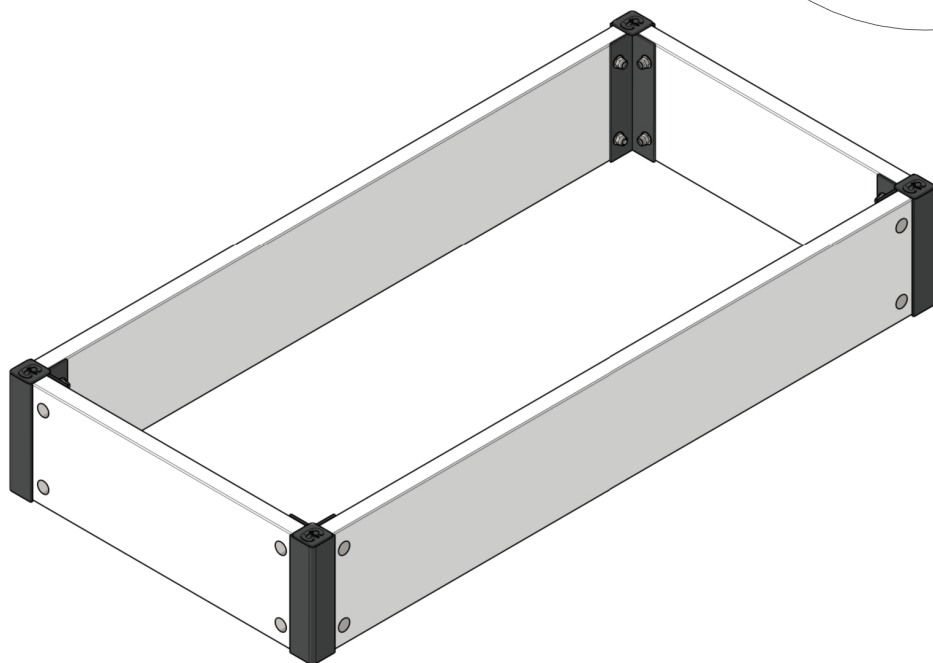

# FC5217 Raised bed WOOD /15 90x44 cm

- FC1805 2 pcs. 145 x 22 x 841 mm
- FC1807 2 pcs. 145 x 22 x 381 mm
- FC2222 4 pcs. 145 mm
- FC2240 4 pcs. 145 mm
- FC2487 16 pcs. M6 x 30
- FC2489 16 pcs. M6

www.growcamp.dk  
info@growcamp.dk