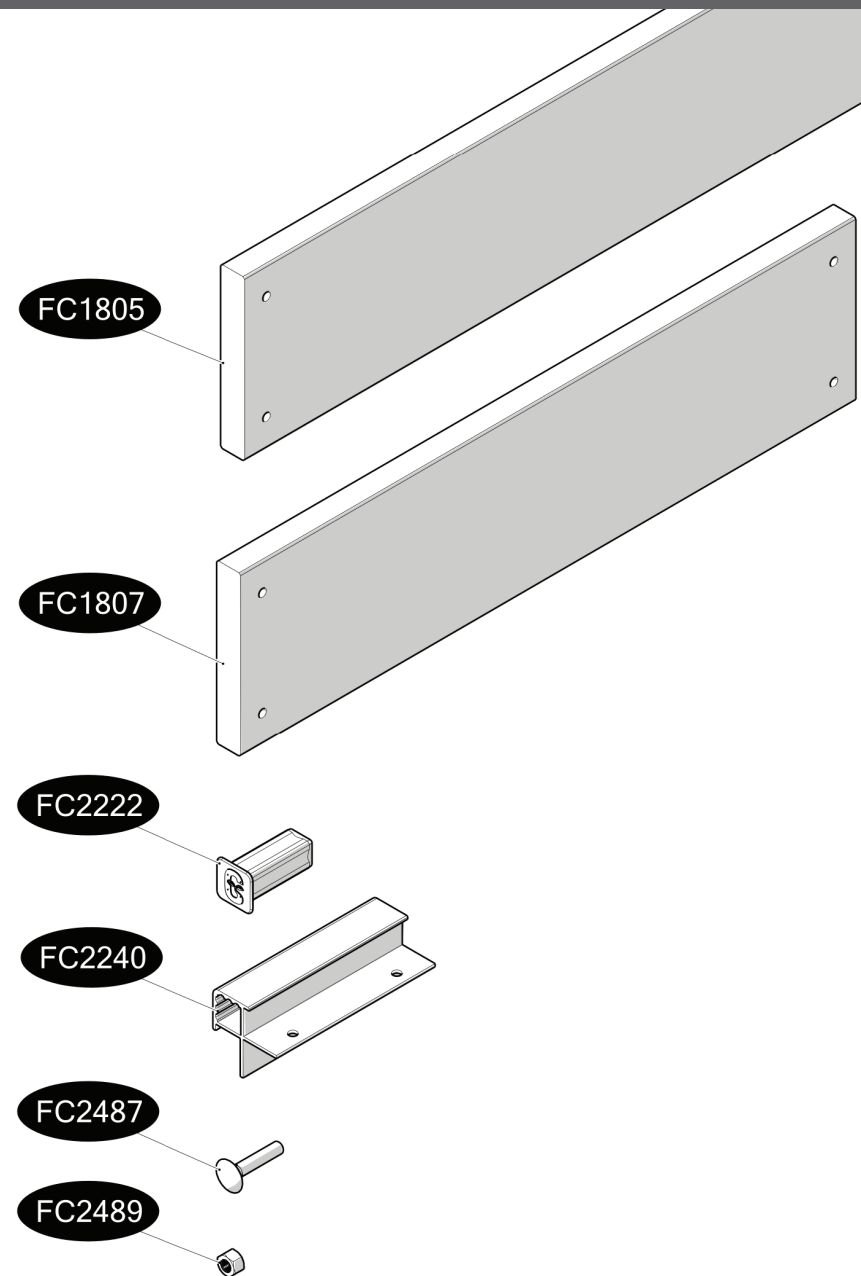

# FC5217 Raised bed WOOD /15 90x44 cm

- FC1805 2 pcs. 145 x 22 x 841 mm
- FC1807 2 pcs. 145 x 22 x 381 mm
- FC2222 4 pcs. 145 mm
- FC2240 4 pcs. 145 mm
- FC2487 16 pcs. M6 x 30
- FC2489 16 pcs. M6

www.growcamp.dk  
info@growcamp.dk