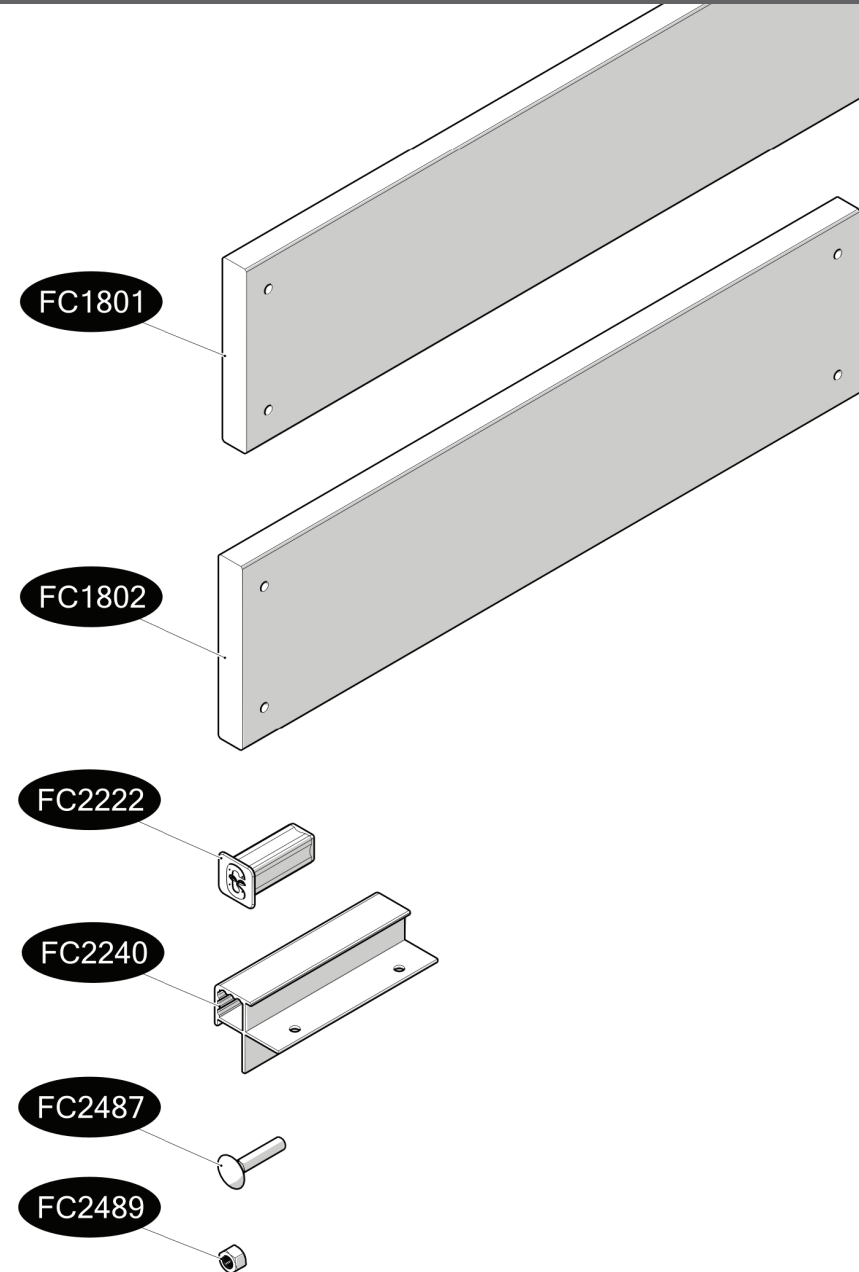

FC5216 Raised bed WOOD /15 120x62 cm

- FC1801 2 pcs. 145 x 22 x 1145 mm
- FC1802 2 pcs. 145 x 22 x 562 mm
- FC2222 4 pcs. 145 mm
- FC2240 4 pcs. 145 mm
- FC2487 16 pcs. M6 x 30
- FC2489 16 pcs. M6

www.growcamp.dk
info@growcamp.dk