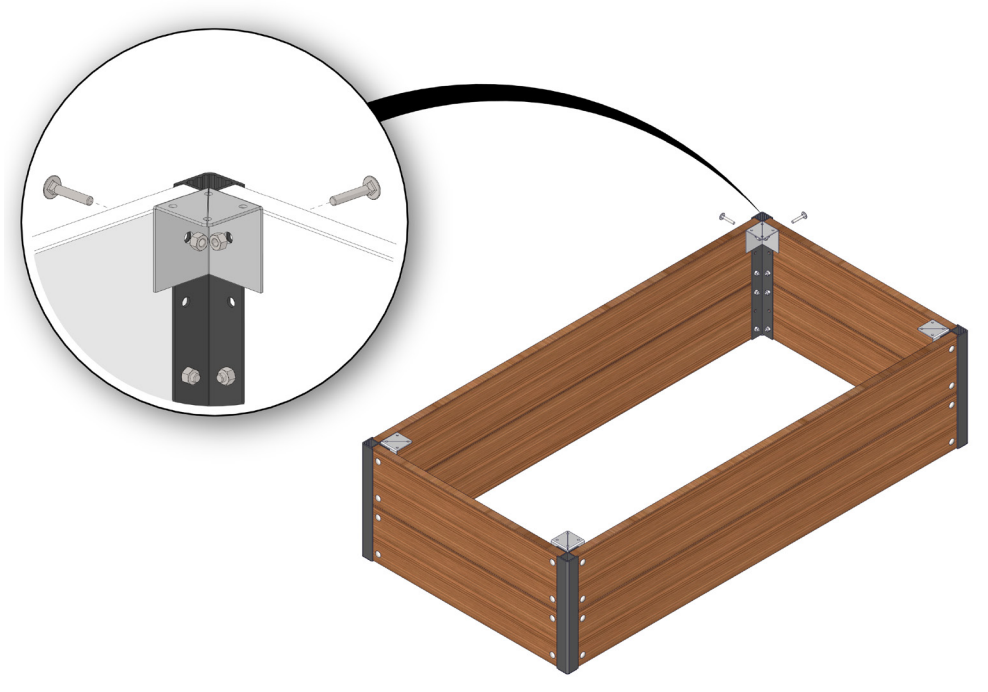

1 FC9137 Wheels 50 mm for raised bed WOOD with bottom 4 pcs.

2