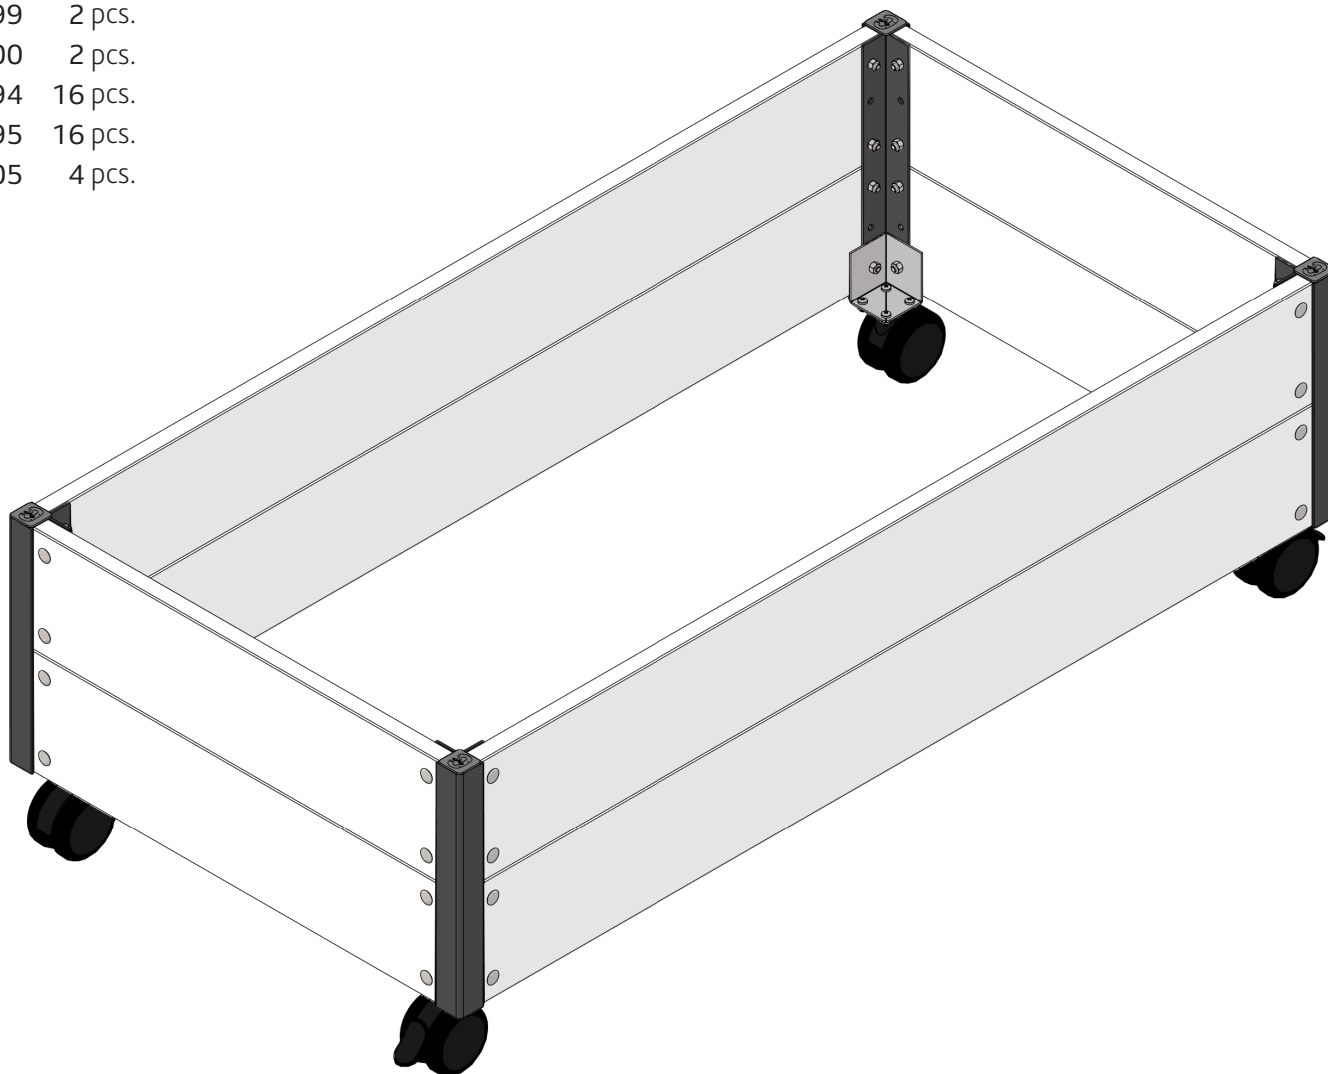

FC9137 Wheels 50 mm for raised bed WOOD with bottom 4 pcs.

- FC2395 4 pcs.
- FC2399 2 pcs.
- FC2400 2 pcs.
- FC2494 16 pcs.
- FC2495 16 pcs.
- FC2405 4 pcs.

www.growcamp.dk
info@growcamp.dk

1 FC9137 Wheels 50 mm for raised bed WOOD with bottom 4 pcs.

2

3

4