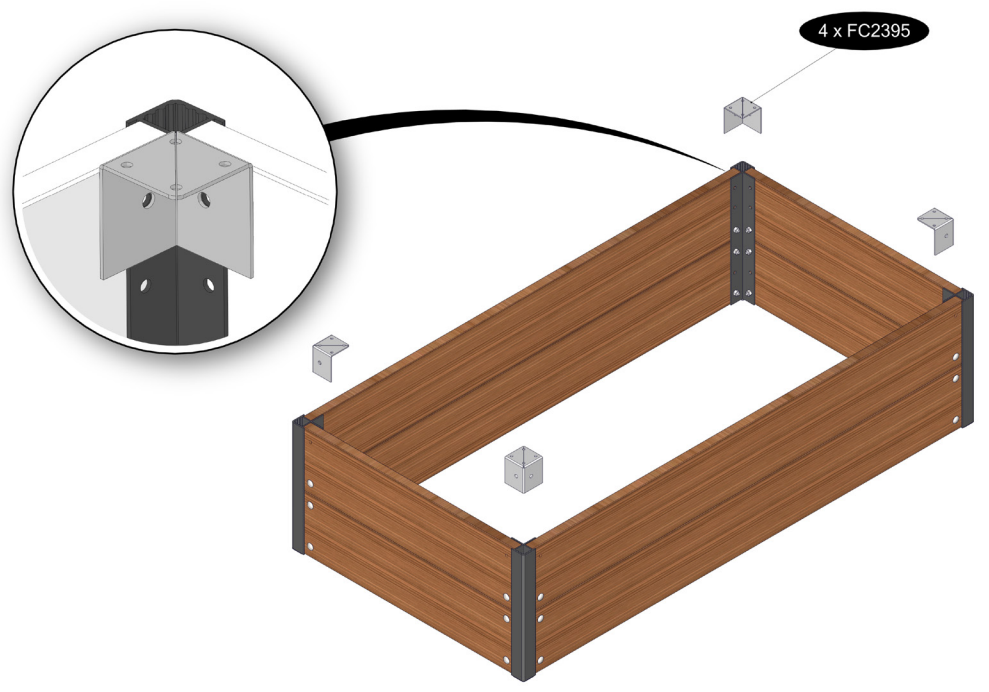

1 FC9137 Wheels 50 mm for raised bed WOOD with bottom 4 pcs.

2