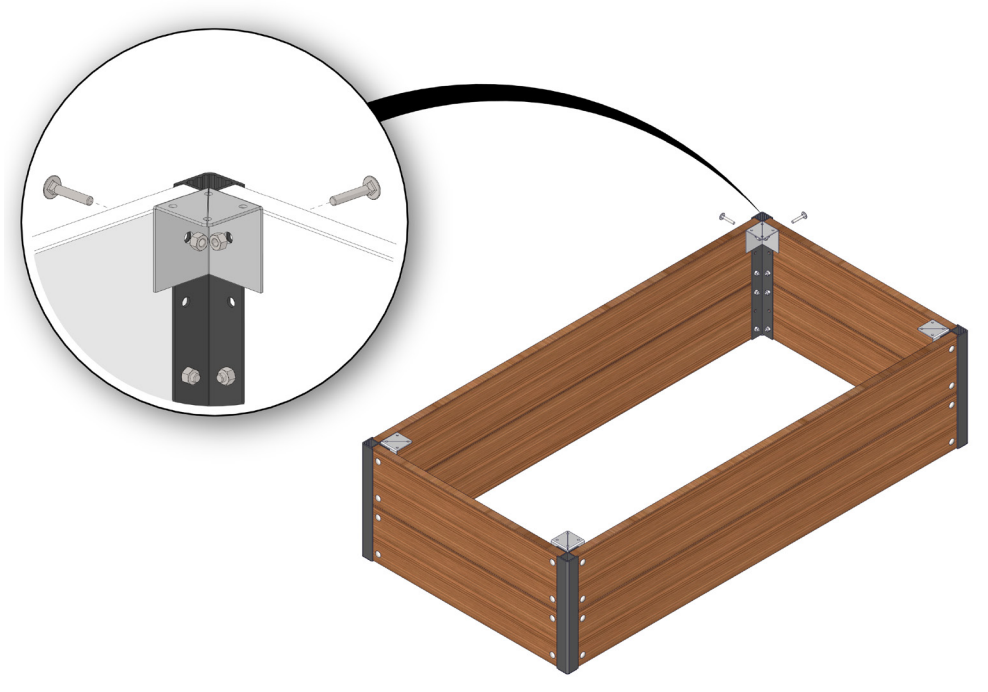

1 FC9136 Wheels 75 mm for raised bed WOOD with bottom 4 pcs.

2