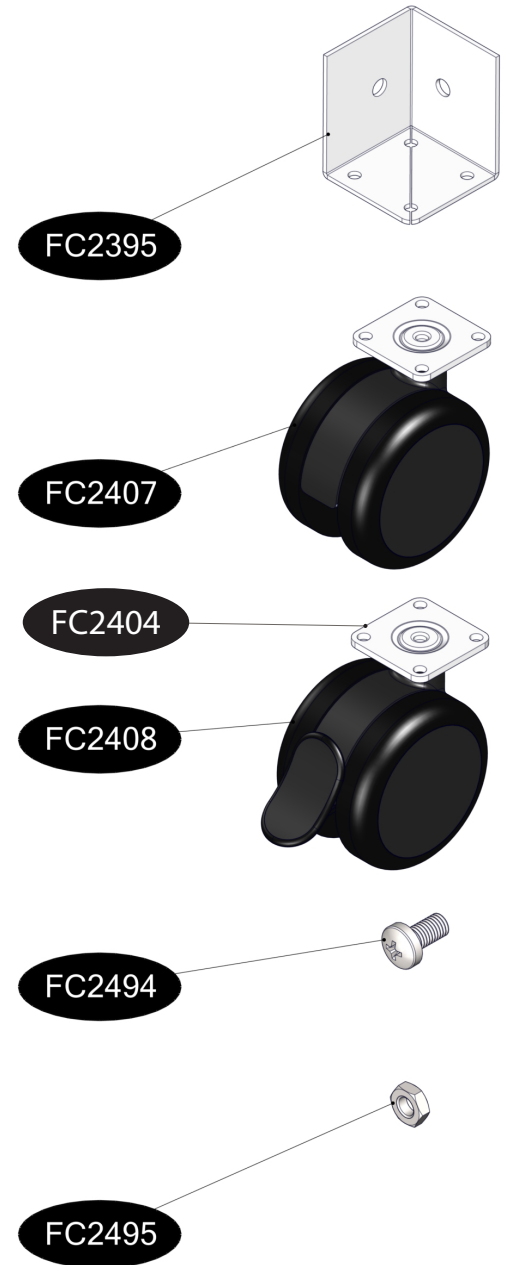

# FC9136 Wheels 75 mm for raised bed WOOD with bottom 4 pcs.

- FC2395 4 pcs.
- FC2407 2 pcs.
- FC2408 2 pcs.
- FC2494 16 pcs.
- FC2495 16 pcs.
- FC2404 4 pcs.

www.growcamp.dk  
info@growcamp.dk

1 FC9136 Wheels 75 mm for raised bed WOOD with bottom 4 pcs.

2

3

4