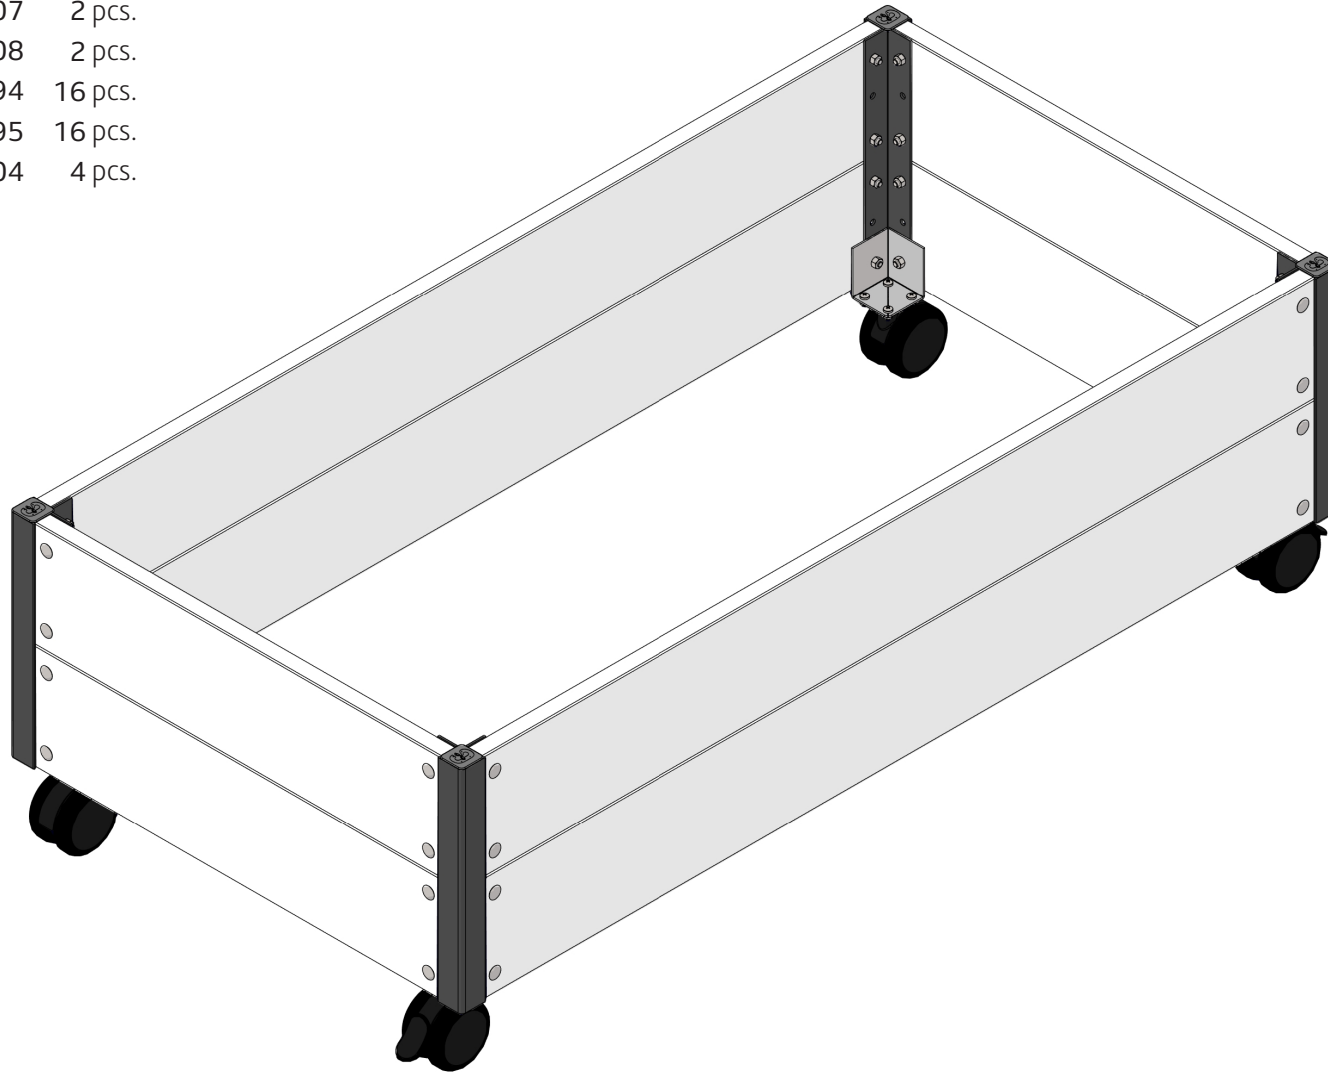

# FC9136 Wheels 75 mm for raised bed WOOD with bottom 4 pcs.

- FC2395 4 pcs.
- FC2407 2 pcs.
- FC2408 2 pcs.
- FC2494 16 pcs.
- FC2495 16 pcs.
- FC2404 4 pcs.

www.growcamp.dk  
info@growcamp.dk

1 FC9136 Wheels 75 mm for raised bed WOOD with bottom 4 pcs.

2

3

4