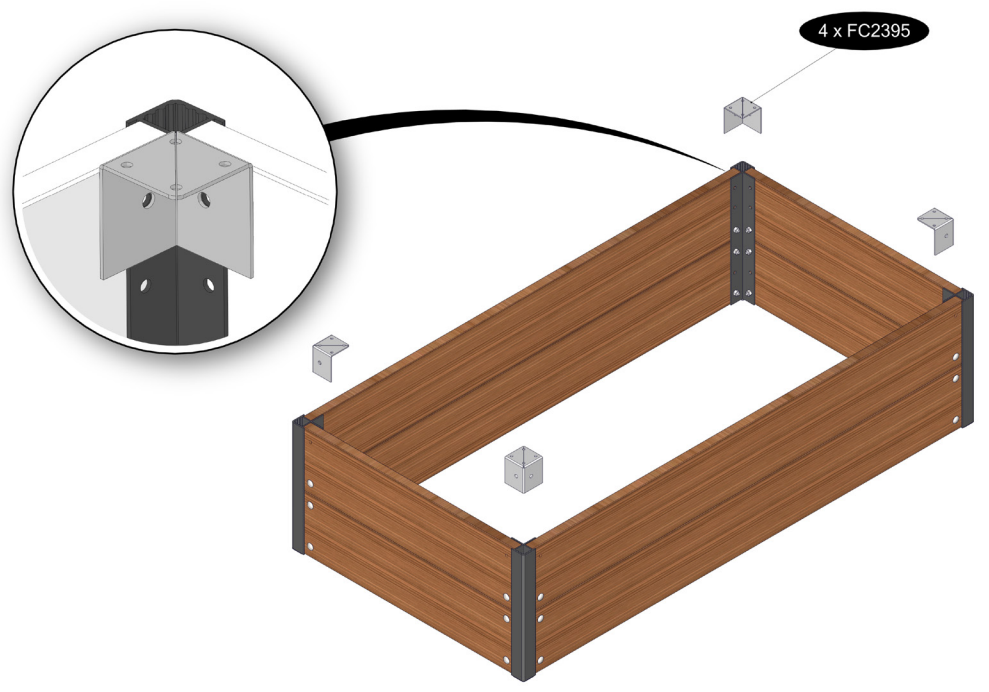

1 FC9136 Wheels 75 mm for raised bed WOOD with bottom 4 pcs.

2