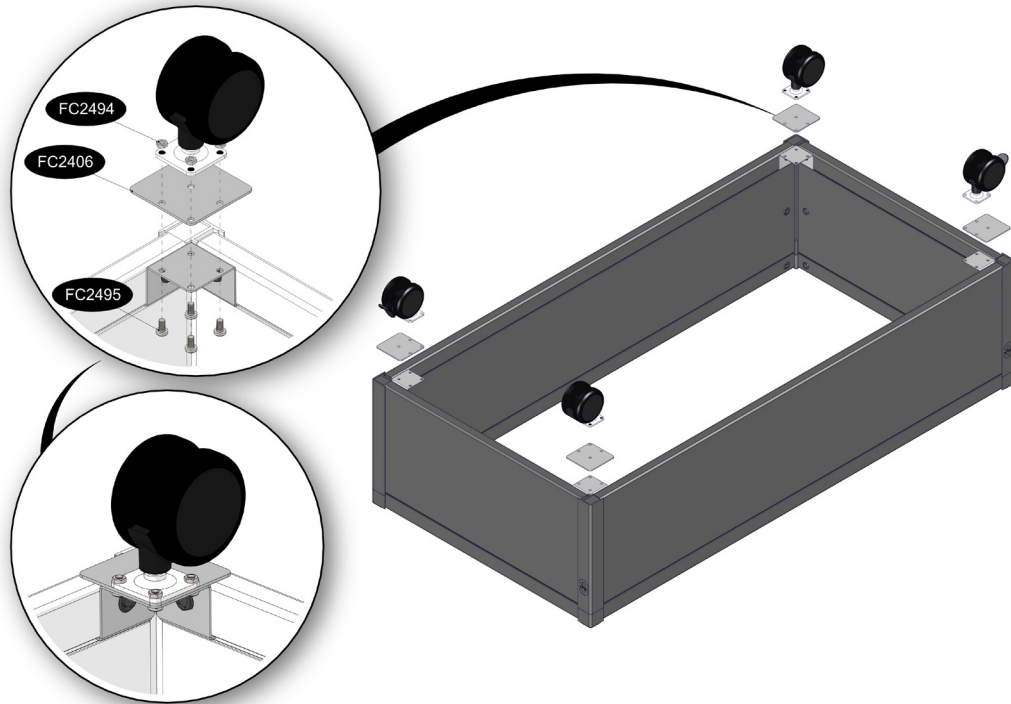

FC9127 Wheels 75 mm for raised bed with bottom 4 pcs.

- FC2394 4 pcs.
- FC2406 4 pcs.
- FC2407 2 pcs.
- FC2408 2 pcs.
- FC2494 16 pcs. M5 x 10
- FC2495 16 pcs. M5
- FC2326 1 pcs.
- FC2405 4 pcs.

www.growcamp.dk
info@growcamp.dk

1 FC9126 Wheels 75 mm for raised bed with bottom 4 pcs. 2

3

4