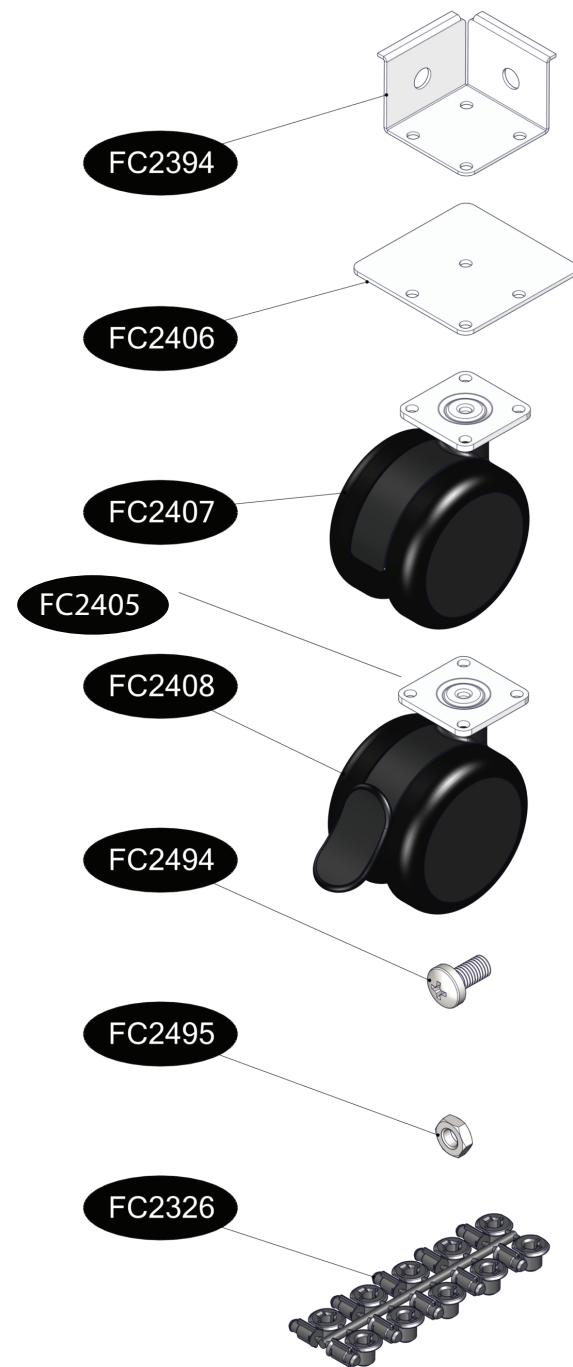

FC9127 Wheels 75 mm for raised bed with bottom 4 pcs.

- FC2394 4 pcs.
- FC2406 4 pcs.
- FC2407 2 pcs.
- FC2408 2 pcs.
- FC2494 16 pcs. M5 x 10
- FC2495 16 pcs. M5
- FC2326 1 pcs.
- FC2405 4 pcs.

www.growcamp.dk
info@growcamp.dk

1 FC9126 Wheels 75 mm for raised bed with bottom 4 pcs. 2

3

4