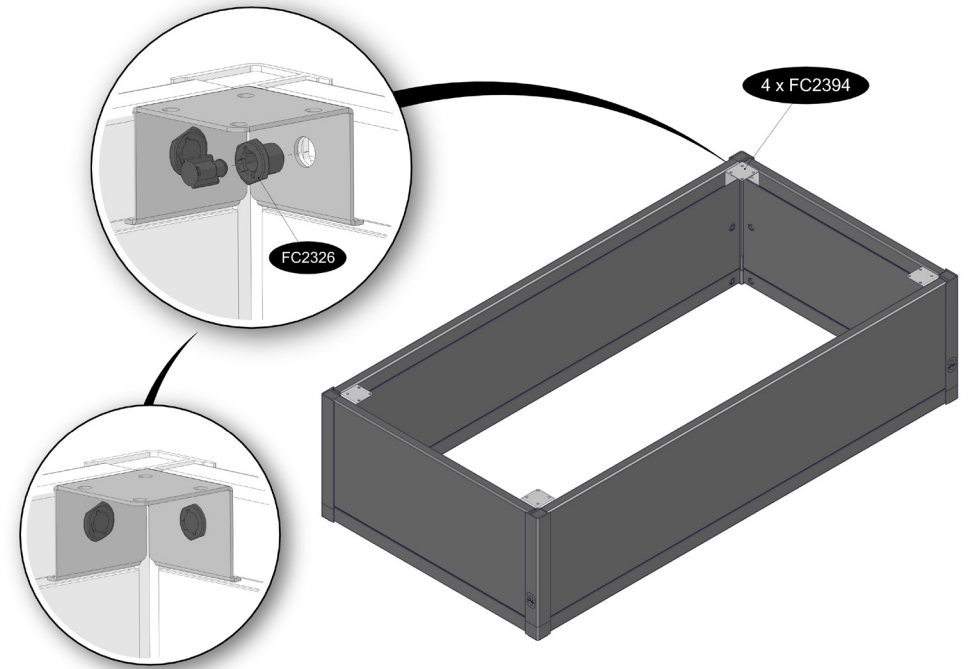

FC9127 Wheels 75 mm for raised bed with bottom 4 pcs.

- FC2394 4 pcs.
- FC2406 4 pcs.
- FC2407 2 pcs.
- FC2408 2 pcs.
- FC2494 16 pcs. M5 x 10
- FC2495 16 pcs. M5
- FC2326 1 pcs.
- FC2405 4 pcs.

www.growcamp.dk
info@growcamp.dk

1 FC9126 Wheels 75 mm for raised bed with bottom 4 pcs. 2

3

4