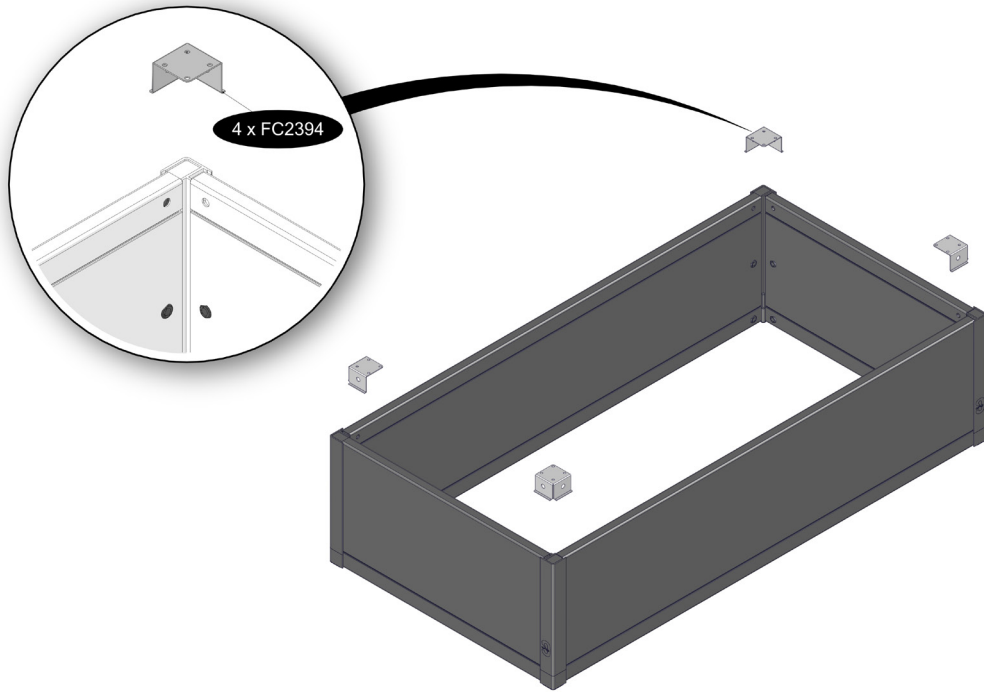

FC9127 Wheels 75 mm for raised bed with bottom 4 pcs.

- FC2394 4 pcs.
- FC2406 4 pcs.
- FC2407 2 pcs.
- FC2408 2 pcs.
- FC2494 16 pcs. M5 x 10
- FC2495 16 pcs. M5
- FC2326 1 pcs.
- FC2405 4 pcs.

www.growcamp.dk
info@growcamp.dk

1 FC9126 Wheels 75 mm for raised bed with bottom 4 pcs. 2

3

4