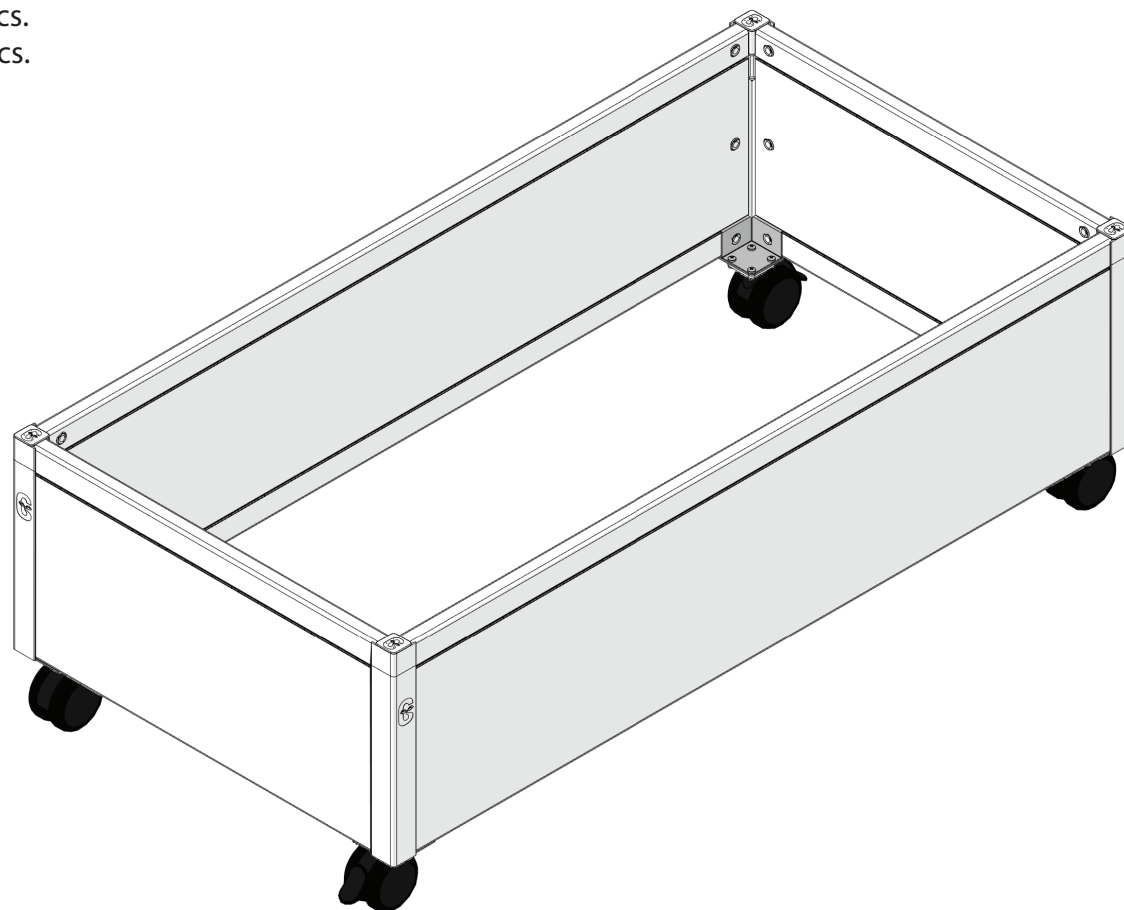

FC9127 Wheels 75 mm for raised bed with bottom 4 pcs.

- FC2394 4 pcs.
- FC2406 4 pcs.
- FC2407 2 pcs.
- FC2408 2 pcs.
- FC2494 16 pcs. M5 x 10
- FC2495 16 pcs. M5
- FC2326 1 pcs.
- FC2405 4 pcs.

www.growcamp.dk
info@growcamp.dk

1 FC9126 Wheels 75 mm for raised bed with bottom 4 pcs. 2

3

4