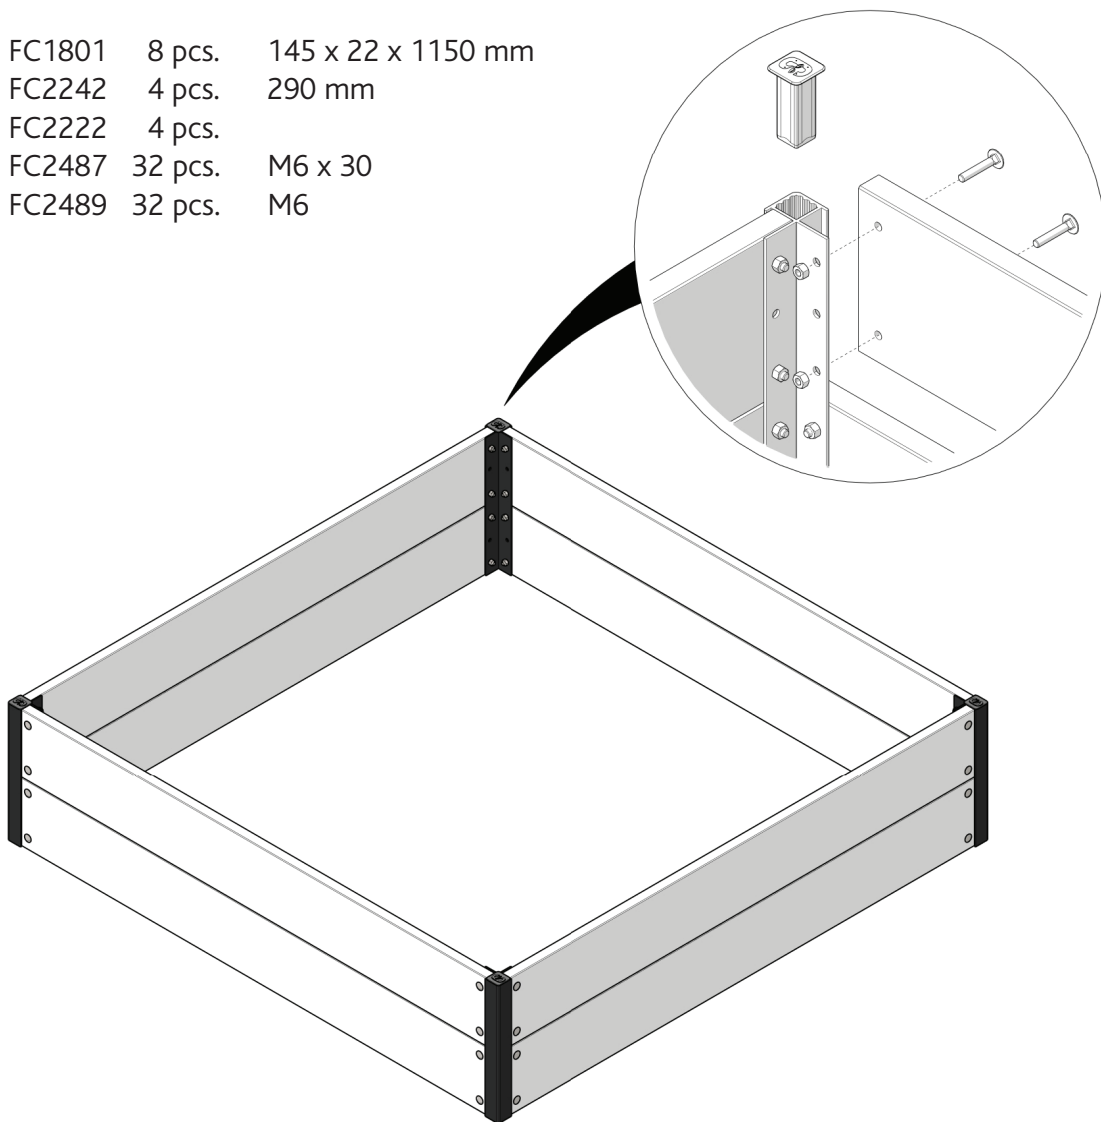

FC7511 Tunnel, gable, velcro, WOOD 120x120 cm

- FC2418 4 pcs. Ø19 x 640 mm
- FC2420 4 pcs. Ø19 x 820 mm
- FC2416 3 pcs. Ø19 x 1116 mm

- FC2435 6 pcs.
- FC2437 4 pcs.
- FC2326 3 pcs.
- FC2191 4 pcs. 1128 mm WOOD
- FC2492 20 pcs. 3,5 x 16 mm torx 10
- FC2811 2 pcs.
- FC2831 1 pcs.

1 FC7511 Tunnel, gable, velcro, WOOD 120x120 cm

Manual FC5230/FC5231

2

3

4

FC5230 Raised bed WOOD /30 120x120 cm BASIC

- FC1801 8 pcs. 145 x 22 x 1150 mm
- FC2242 4 pcs. 290 mm
- FC2222 4 pcs.
- FC2487 32 pcs. M6 x 30
- FC2489 32 pcs. M6