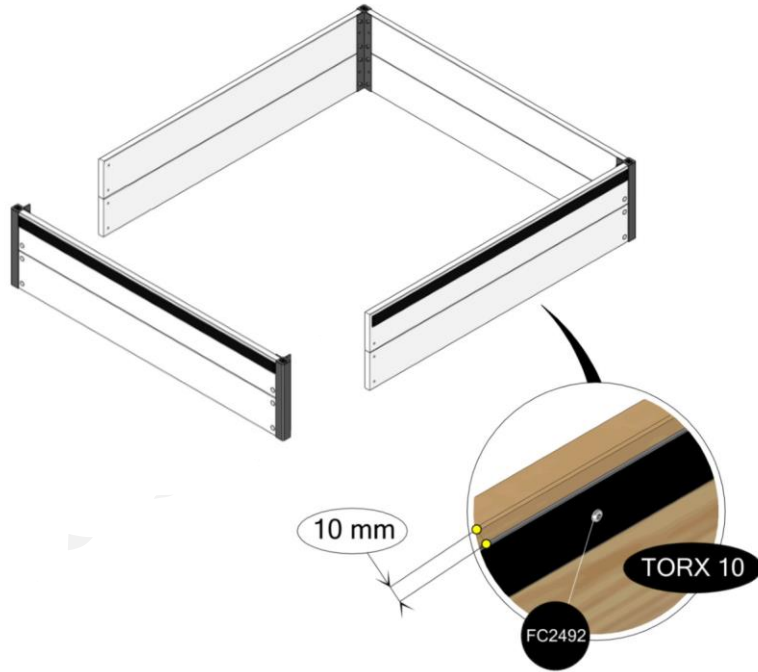

FC7511 Tunnel, gable, velcro, WOOD 120x120 cm

- FC2418 4 pcs. Ø19 x 640 mm
- FC2420 4 pcs. Ø19 x 820 mm
- FC2416 3 pcs. Ø19 x 1116 mm

- FC2435 6 pcs.
- FC2437 4 pcs.
- FC2326 3 pcs.
- FC2191 4 pcs. 1128 mm WOOD
- FC2492 20 pcs. 3,5 x 16 mm torx 10
- FC2811 2 pcs.
- FC2831 1 pcs.

1 FC7511 Tunnel, gable, velcro, WOOD 120x120 cm

Manual FC5230/FC5231

2

3

4

FC5230 Raised bed WOOD /30 120x120 cm BASIC

- FC1801 8 pcs. 145 x 22 x 1150 mm
- FC2242 4 pcs. 290 mm
- FC2222 4 pcs.
- FC2487 32 pcs. M6 x 30
- FC2489 32 pcs. M6