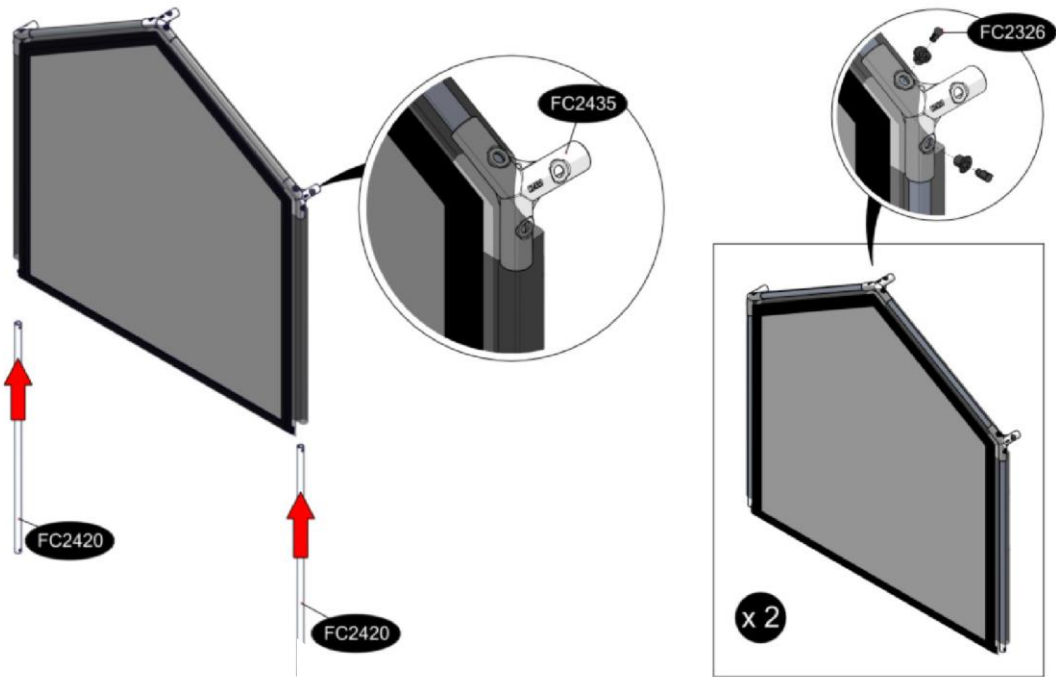

FC7511 Tunnel, gable, velcro, WOOD 120x120 cm

- FC2418 4 pcs. Ø19 x 640 mm
- FC2420 4 pcs. Ø19 x 820 mm
- FC2416 3 pcs. Ø19 x 1116 mm

- FC2435 6 pcs.
- FC2437 4 pcs.
- FC2326 3 pcs.
- FC2191 4 pcs. 1128 mm WOOD
- FC2492 20 pcs. 3,5 x 16 mm torx 10
- FC2811 2 pcs.
- FC2831 1 pcs.

1 FC7511 Tunnel, gable, velcro, WOOD 120x120 cm

Manual FC5230/FC5231

2

3

4

FC5230 Raised bed WOOD /30 120x120 cm BASIC

- FC1801 8 pcs. 145 x 22 x 1150 mm
- FC2242 4 pcs. 290 mm
- FC2222 4 pcs.
- FC2487 32 pcs. M6 x 30
- FC2489 32 pcs. M6