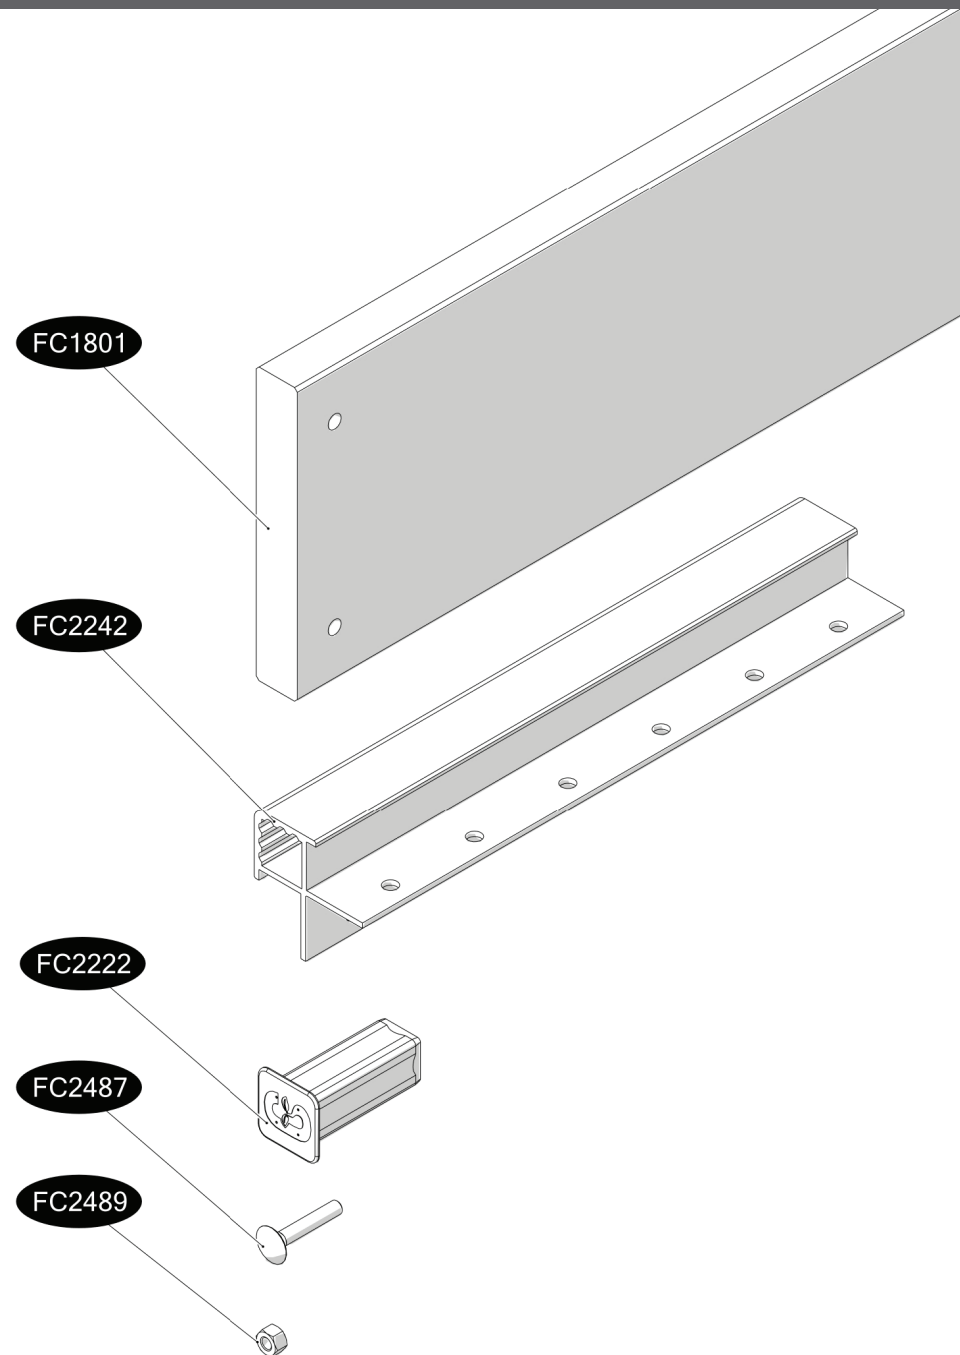

FC7511 Tunnel, gable, velcro, WOOD 120x120 cm

- FC2418 4 pcs. Ø19 x 640 mm
- FC2420 4 pcs. Ø19 x 820 mm
- FC2416 3 pcs. Ø19 x 1116 mm

- FC2435 6 pcs.
- FC2437 4 pcs.
- FC2326 3 pcs.
- FC2191 4 pcs. 1128 mm WOOD
- FC2492 20 pcs. 3,5 x 16 mm torx 10
- FC2811 2 pcs.
- FC2831 1 pcs.

1 FC7511 Tunnel, gable, velcro, WOOD 120x120 cm

Manual FC5230/FC5231

2

3

4

FC5230 Raised bed WOOD /30 120x120 cm BASIC

- FC1801 8 pcs. 145 x 22 x 1150 mm
- FC2242 4 pcs. 290 mm
- FC2222 4 pcs.
- FC2487 32 pcs. M6 x 30
- FC2489 32 pcs. M6