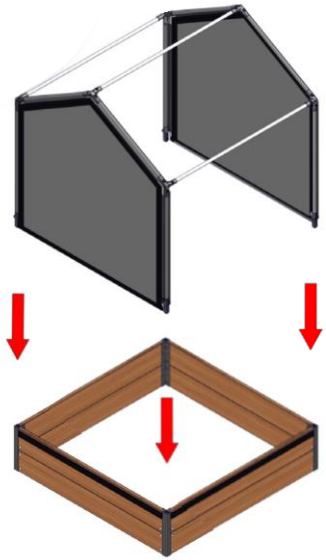

FC7511 Tunnel, gable, velcro, WOOD 120x120 cm

- FC2418 4 pcs. Ø19 x 640 mm
- FC2420 4 pcs. Ø19 x 820 mm
- FC2416 3 pcs. Ø19 x 1116 mm

- FC2435 6 pcs.
- FC2437 4 pcs.
- FC2326 3 pcs.
- FC2191 4 pcs. 1128 mm WOOD
- FC2492 20 pcs. 3,5 x 16 mm torx 10
- FC2811 2 pcs.
- FC2831 1 pcs.

1 FC7511 Tunnel, gable, velcro, WOOD 120x120 cm

Manual FC5230/FC5231

2

3

4

FC5230 Raised bed WOOD /30 120x120 cm BASIC

- FC1801 8 pcs. 145 x 22 x 1150 mm
- FC2242 4 pcs. 290 mm
- FC2222 4 pcs.
- FC2487 32 pcs. M6 x 30
- FC2489 32 pcs. M6