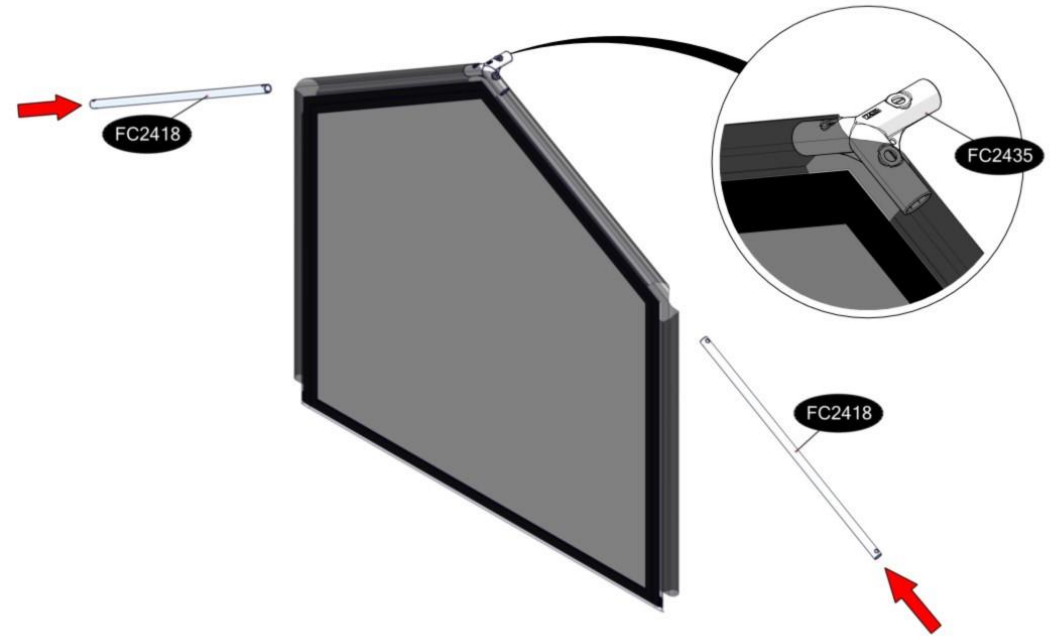

FC7511 Tunnel, gable, velcro, WOOD 120x120 cm

- FC2418 4 pcs. Ø19 x 640 mm
- FC2420 4 pcs. Ø19 x 820 mm
- FC2416 3 pcs. Ø19 x 1116 mm

- FC2435 6 pcs.
- FC2437 4 pcs.
- FC2326 3 pcs.
- FC2191 4 pcs. 1128 mm WOOD
- FC2492 20 pcs. 3,5 x 16 mm torx 10
- FC2811 2 pcs.
- FC2831 1 pcs.

1 FC7511 Tunnel, gable, velcro, WOOD 120x120 cm

Manual FC5230/FC5231

2

3

4

FC5230 Raised bed WOOD /30 120x120 cm BASIC

- FC1801 8 pcs. 145 x 22 x 1150 mm
- FC2242 4 pcs. 290 mm
- FC2222 4 pcs.
- FC2487 32 pcs. M6 x 30
- FC2489 32 pcs. M6