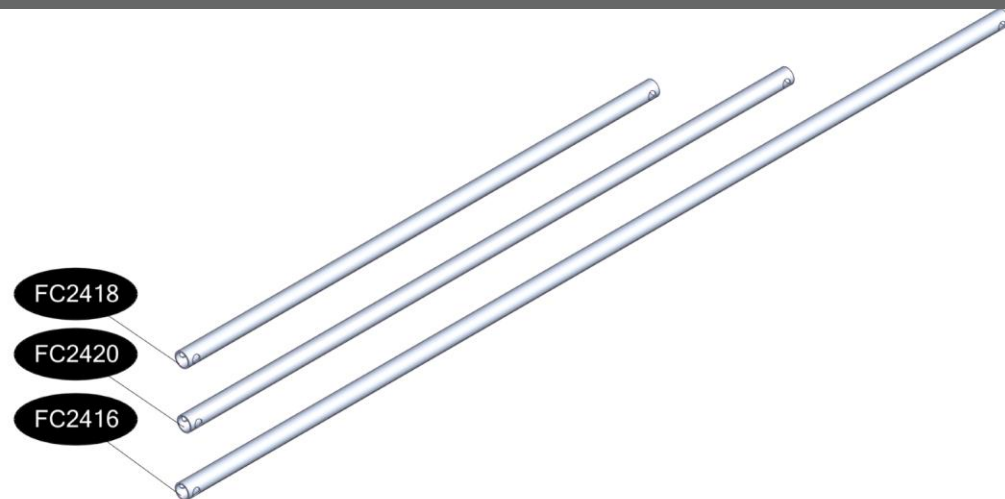

FC7511 Tunnel, gable, velcro, WOOD 120x120 cm

- FC2418 4 pcs. Ø19 x 640 mm
- FC2420 4 pcs. Ø19 x 820 mm
- FC2416 3 pcs. Ø19 x 1116 mm

- FC2435 6 pcs.
- FC2437 4 pcs.
- FC2326 3 pcs.
- FC2191 4 pcs. 1128 mm WOOD
- FC2492 20 pcs. 3,5 x 16 mm torx 10
- FC2811 2 pcs.
- FC2831 1 pcs.

1 FC7511 Tunnel, gable, velcro, WOOD 120x120 cm

Manual FC5230/FC5231

2

3

4

FC5230 Raised bed WOOD /30 120x120 cm BASIC

- FC1801 8 pcs. 145 x 22 x 1150 mm
- FC2242 4 pcs. 290 mm
- FC2222 4 pcs.
- FC2487 32 pcs. M6 x 30
- FC2489 32 pcs. M6