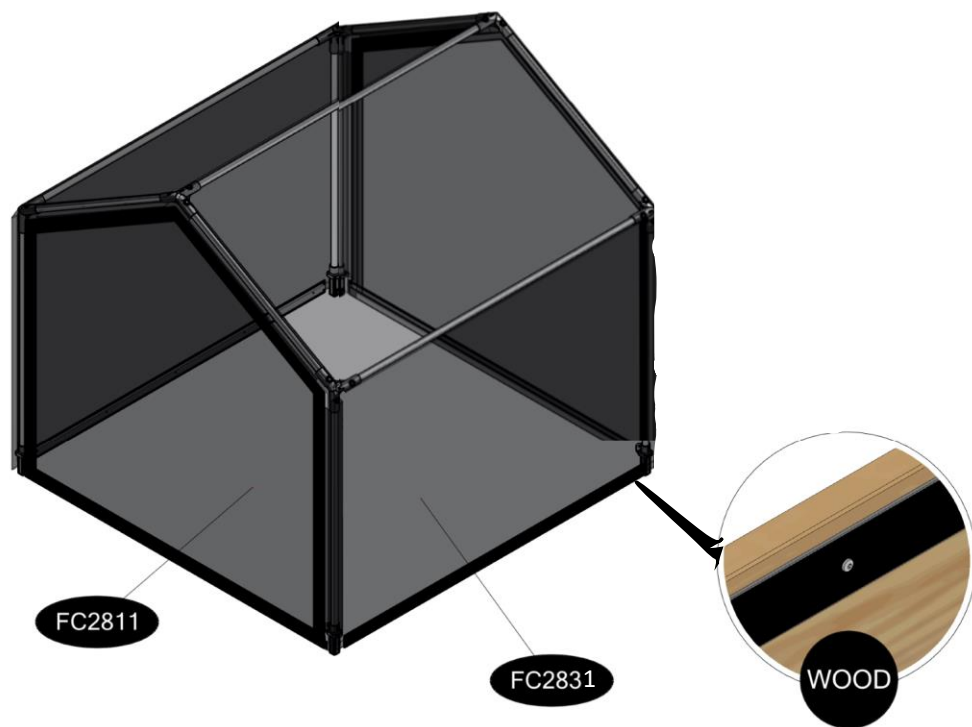

FC7511 Tunnel, gable, velcro, WOOD 120x120 cm

- FC2418 4 pcs. Ø19 x 640 mm
- FC2420 4 pcs. Ø19 x 820 mm
- FC2416 3 pcs. Ø19 x 1116 mm

- FC2435 6 pcs.
- FC2437 4 pcs.
- FC2326 3 pcs.
- FC2191 4 pcs. 1128 mm WOOD
- FC2492 20 pcs. 3,5 x 16 mm torx 10
- FC2811 2 pcs.
- FC2831 1 pcs.

1 FC7511 Tunnel, gable, velcro, WOOD 120x120 cm

Manual FC5230/FC5231

2

3

4

FC5230 Raised bed WOOD /30 120x120 cm BASIC

- FC1801 8 pcs. 145 x 22 x 1150 mm
- FC2242 4 pcs. 290 mm
- FC2222 4 pcs.
- FC2487 32 pcs. M6 x 30
- FC2489 32 pcs. M6