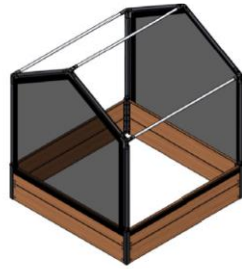

FC7511 Tunnel, gable, velcro, WOOD 120x120 cm

- FC2418 4 pcs. Ø19 x 640 mm
- FC2420 4 pcs. Ø19 x 820 mm
- FC2416 3 pcs. Ø19 x 1116 mm

- FC2435 6 pcs.
- FC2437 4 pcs.
- FC2326 3 pcs.
- FC2191 4 pcs. 1128 mm WOOD
- FC2492 20 pcs. 3,5 x 16 mm torx 10
- FC2811 2 pcs.
- FC2831 1 pcs.

1 FC7511 Tunnel, gable, velcro, WOOD 120x120 cm

Manual FC5230/FC5231

2

3

4

FC5230 Raised bed WOOD /30 120x120 cm BASIC

- FC1801 8 pcs. 145 x 22 x 1150 mm
- FC2242 4 pcs. 290 mm
- FC2222 4 pcs.
- FC2487 32 pcs. M6 x 30
- FC2489 32 pcs. M6