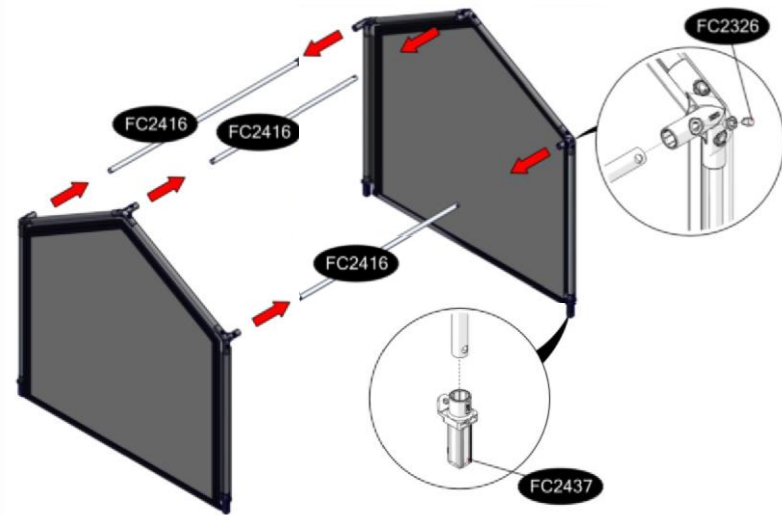

FC7511 Tunnel, gable, velcro, WOOD 120x120 cm

- FC2418 4 pcs. Ø19 x 640 mm
- FC2420 4 pcs. Ø19 x 820 mm
- FC2416 3 pcs. Ø19 x 1116 mm

- FC2435 6 pcs.
- FC2437 4 pcs.
- FC2326 3 pcs.
- FC2191 4 pcs. 1128 mm WOOD
- FC2492 20 pcs. 3,5 x 16 mm torx 10
- FC2811 2 pcs.
- FC2831 1 pcs.

1 FC7511 Tunnel, gable, velcro, WOOD 120x120 cm

Manual FC5230/FC5231

2

3

4

FC5230 Raised bed WOOD /30 120x120 cm BASIC

- FC1801 8 pcs. 145 x 22 x 1150 mm
- FC2242 4 pcs. 290 mm
- FC2222 4 pcs.
- FC2487 32 pcs. M6 x 30
- FC2489 32 pcs. M6