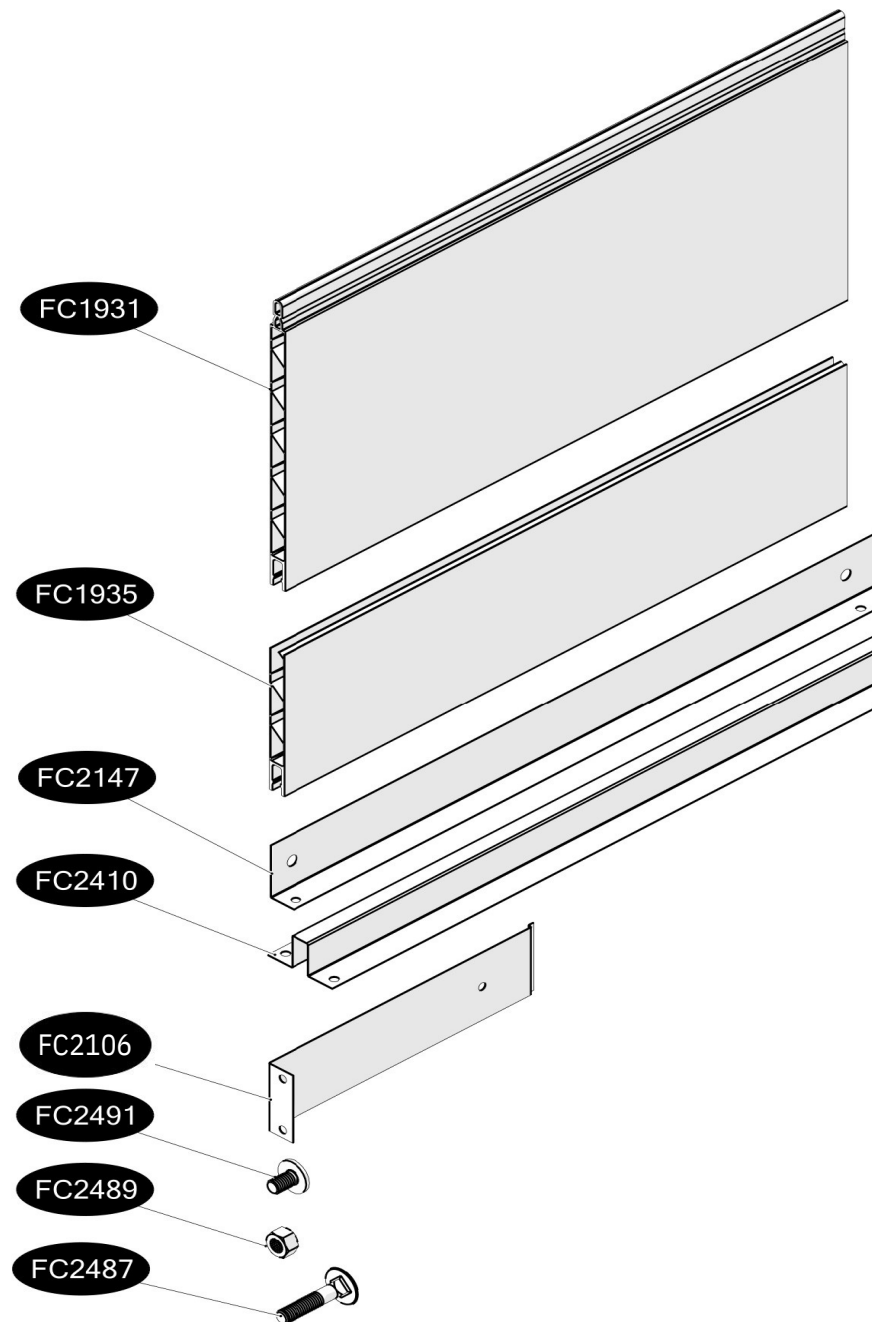

Part of FC6901- Bottom raised bed/50 120x240 cm - 25 cm soil

- FC1931 16 pcs. 560 x 250 mm
- FC1935 4 pcs. 560 x 137 mm
- FC2147 2 pcs.
- FC2410 3 pcs.
- FC2106 12 pcs.
- FC2491 16 pcs. M6 x10 FC2489 14 pcs. M6
- FC2487 12 pcs. M6 x 30
- FC2489 28 pcs. M6
- FC2147 2 pcs.

EXTENSION

BASIC

EXTENSION

BASIC