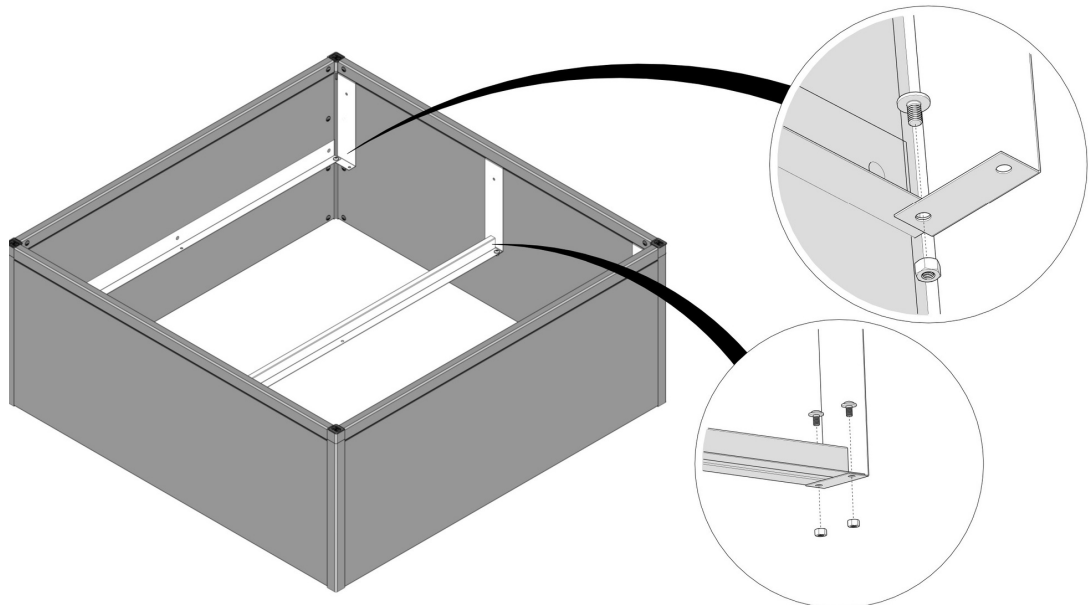

Part of FC6901- Bottom raised bed/50 120x240 cm - 25 cm soil

- FC1931 16 pcs. 560 x 250 mm
- FC1935 4 pcs. 560 x 137 mm
- FC2147 2 pcs.
- FC2410 3 pcs.
- FC2106 12 pcs.
- FC2491 16 pcs. M6 x10 FC2489 14 pcs. M6
- FC2487 12 pcs. M6 x 30
- FC2489 28 pcs. M6
- FC2147 2 pcs.

EXTENSION

BASIC

EXTENSION

BASIC