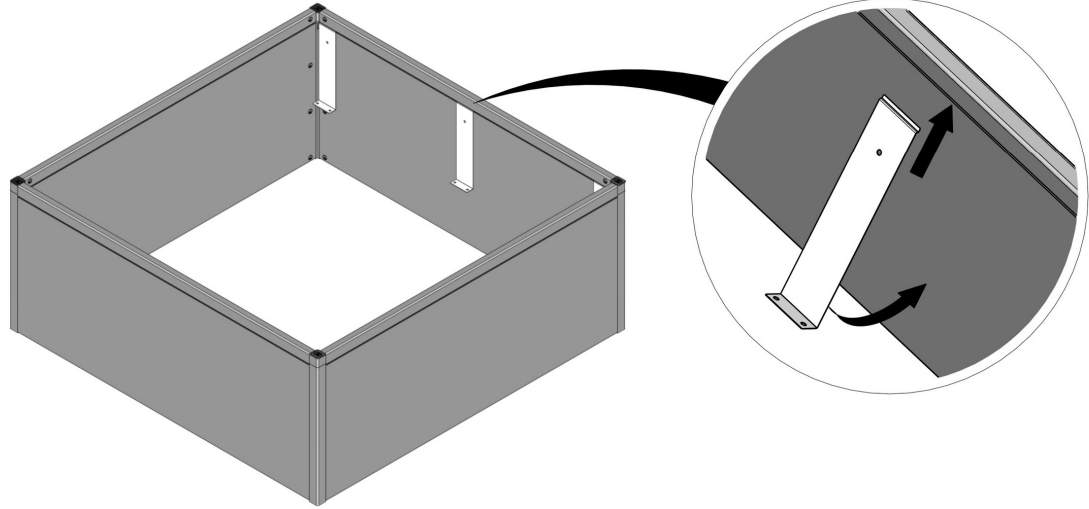

Part of FC6901- Bottom raised bed/50 120x240 cm - 25 cm soil

- FC1931 16 pcs. 560 x 250 mm
- FC1935 4 pcs. 560 x 137 mm
- FC2147 2 pcs.
- FC2410 3 pcs.
- FC2106 12 pcs.
- FC2491 16 pcs. M6 x10 FC2489 14 pcs. M6
- FC2487 12 pcs. M6 x 30
- FC2489 28 pcs. M6
- FC2147 2 pcs.