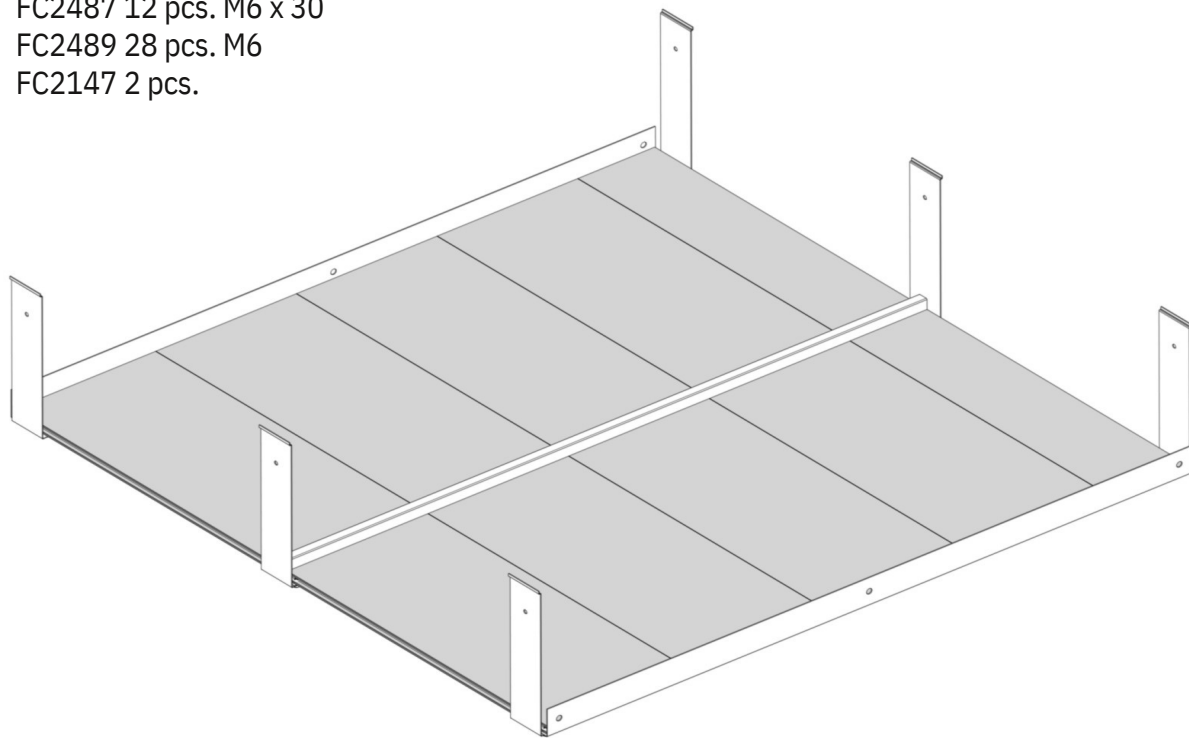

Part of FC6901- Bottom raised bed/50 120x240 cm - 25 cm soil

- FC1931 16 pcs. 560 x 250 mm
- FC1935 4 pcs. 560 x 137 mm
- FC2147 2 pcs.
- FC2410 3 pcs.
- FC2106 12 pcs.
- FC2491 16 pcs. M6 x10 FC2489 14 pcs. M6
- FC2487 12 pcs. M6 x 30
- FC2489 28 pcs. M6
- FC2147 2 pcs.

EXTENSION

BASIC

EXTENSION

BASIC