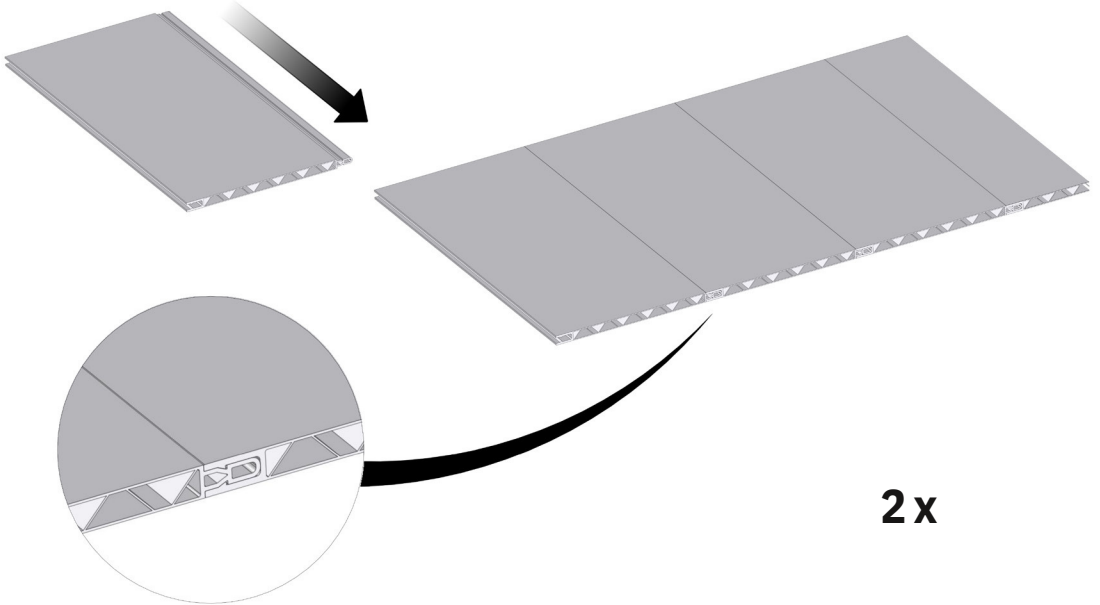

Part of FC6901- Bottom raised bed/50 120x240 cm - 25 cm soil

- FC1931 16 pcs. 560 x 250 mm
- FC1935 4 pcs. 560 x 137 mm
- FC2147 2 pcs.
- FC2410 3 pcs.
- FC2106 12 pcs.
- FC2491 16 pcs. M6 x10 FC2489 14 pcs. M6
- FC2487 12 pcs. M6 x 30
- FC2489 28 pcs. M6
- FC2147 2 pcs.