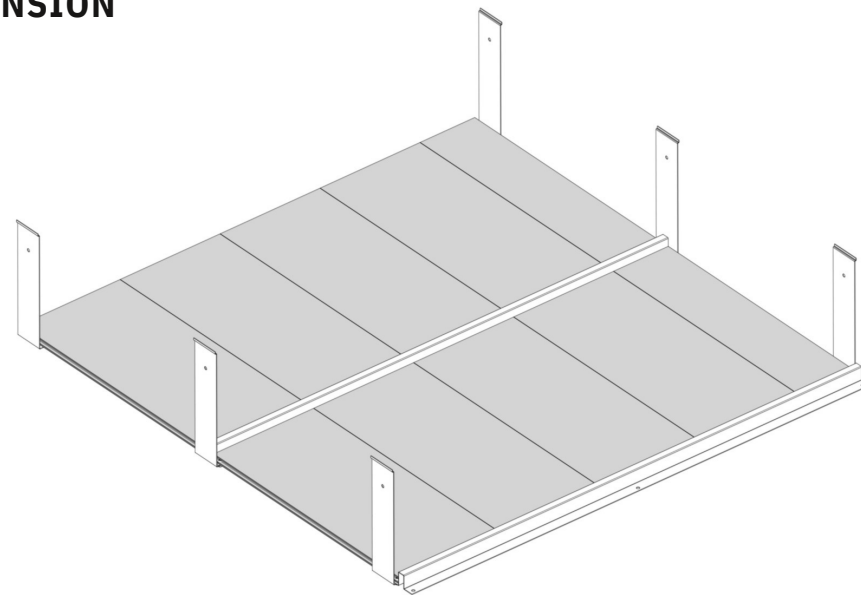

Part of FC6901- Bottom raised bed/50 120x240 cm - 25 cm soil

- FC1931 16 pcs. 560 x 250 mm
- FC1935 4 pcs. 560 x 137 mm
- FC2147 2 pcs.
- FC2410 3 pcs.
- FC2106 12 pcs.
- FC2491 16 pcs. M6 x10 FC2489 14 pcs. M6
- FC2487 12 pcs. M6 x 30
- FC2489 28 pcs. M6
- FC2147 2 pcs.

EXTENSION

BASIC

EXTENSION

BASIC