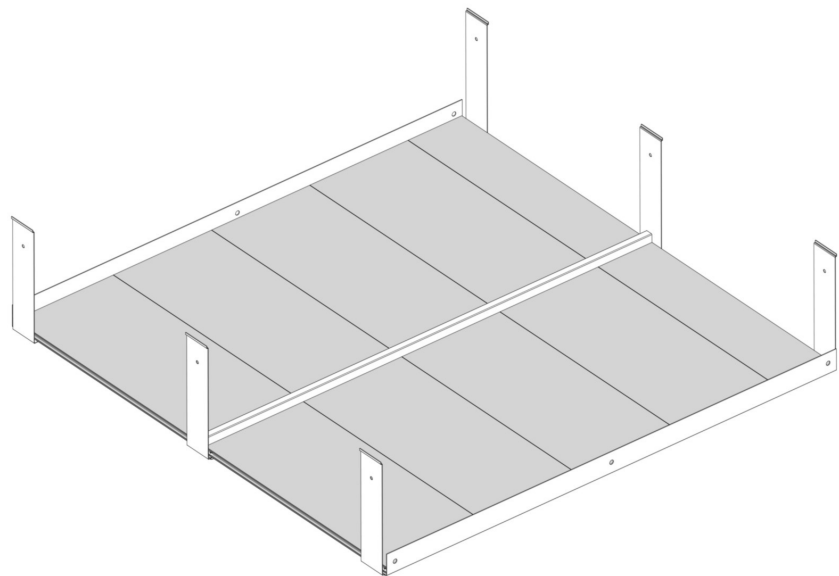

Part of FC6901- Bottom raised bed/50 120x240 cm - 25 cm soil

- FC1931 16 pcs. 560 x 250 mm
- FC1935 4 pcs. 560 x 137 mm
- FC2147 2 pcs.
- FC2410 3 pcs.
- FC2106 12 pcs.
- FC2491 16 pcs. M6 x10 FC2489 14 pcs. M6
- FC2487 12 pcs. M6 x 30
- FC2489 28 pcs. M6
- FC2147 2 pcs.

EXTENSION

BASIC

EXTENSION

BASIC