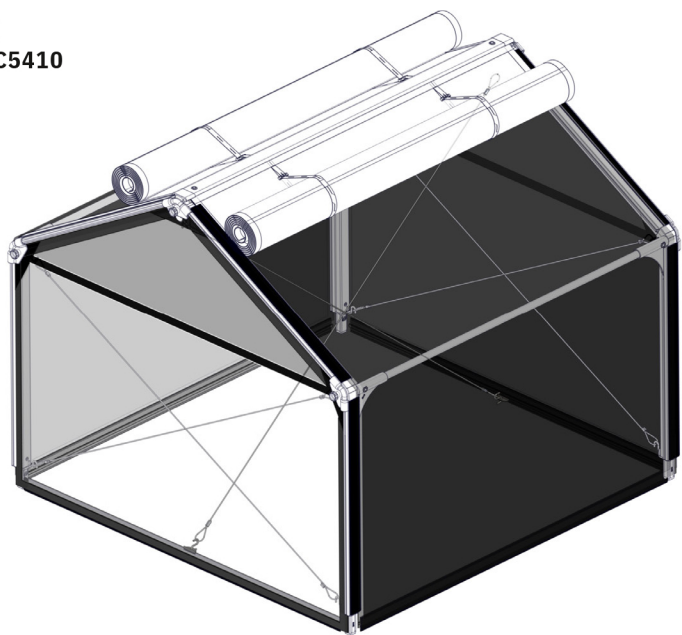

1

FC5411 Top section for PVC EXTENSION 120x120

BASIC manual FC5410