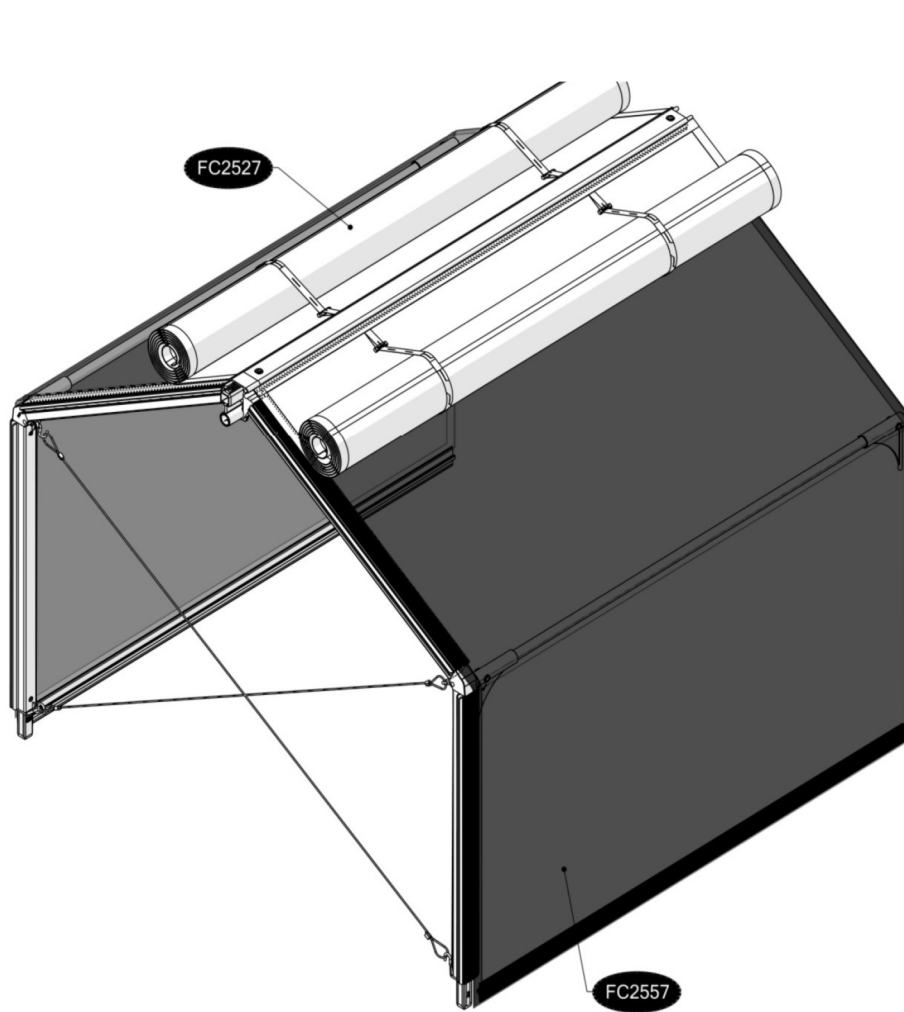

# FC5411 Top section for PVC EXTENSION 120x120

- FC2160 4 pcs. 621 mm
- FC2111 1 pcs. 1140 mm
- FC2171 4 pcs. 619 mm
- FC2177 2 pcs. 1128 mm
- FC2292 1 pcs.
- FC2416 3 pcs. 1116 mm
- FC2307 2 pcs.
- FC2310 2 pcs.
- FC2313 4 pcs.
- FC2326 2 pcs.
- FC2341 2 pcs.
- FC2343 1 pcs.
- FC2460 2 pcs. 1214 mm
- FC2936 1 pcs.
- FC2451 1 pcs.

- FC2527 2 pcs.
- FC2557 2 pcs.

1

# FC5411 Top section for PVC EXTENSION 120x120