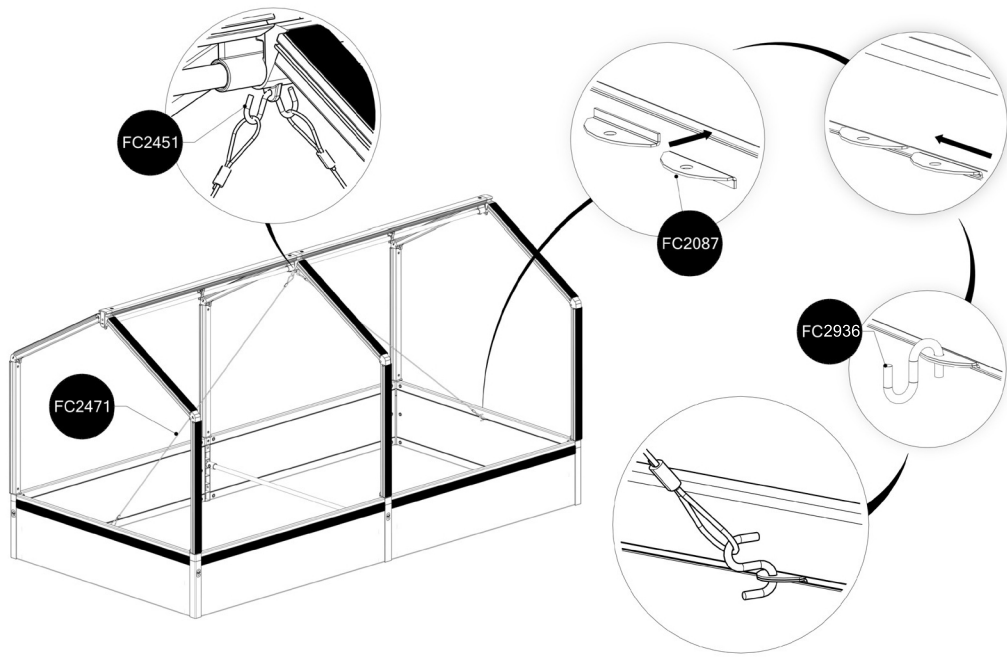

## EXTENSION

3

4

FC2505

FC2505

FC2557

FC2557

FC2321

FC2322

FC2527

At temperatures more than 30 °C/ 90 °F the plastic sides must be opened when the GrowCamp is mounted.