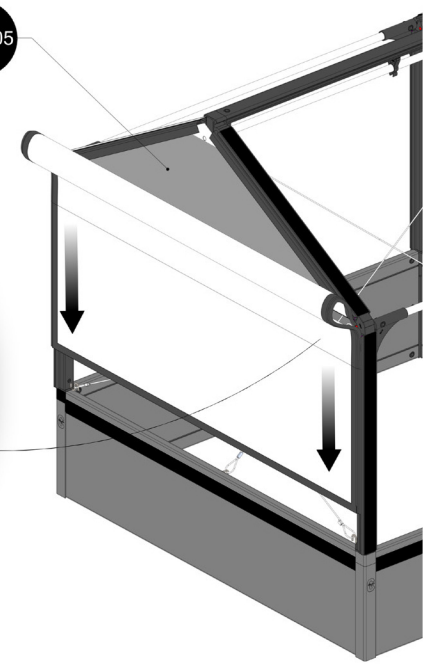

## EXTENSION

3

4

FC2505

FC2505

FC2557

FC2557

FC2321

FC2322

FC2527

At temperatures more than 30 °C/ 90 °F the plastic sides must be opened when the GrowCamp is mounted.