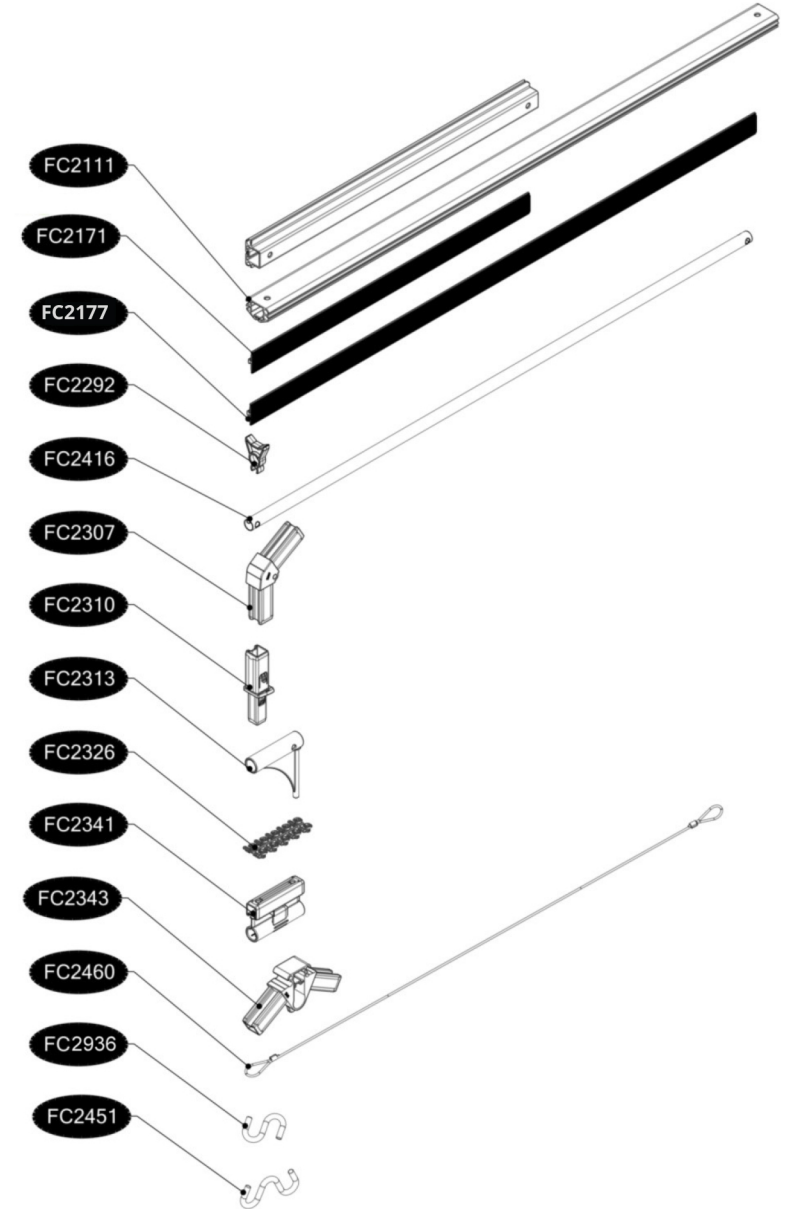

# FC5411 Top section for PVC EXTENSION 120x120

- FC2160 4 pcs. 621 mm
- FC2111 1 pcs. 1140 mm
- FC2171 4 pcs. 619 mm
- FC2177 2 pcs. 1128 mm
- FC2292 1 pcs.
- FC2416 3 pcs. 1116 mm
- FC2307 2 pcs.
- FC2310 2 pcs.
- FC2313 4 pcs.
- FC2326 2 pcs.
- FC2341 2 pcs.
- FC2343 1 pcs.
- FC2460 2 pcs. 1214 mm
- FC2936 1 pcs.
- FC2451 1 pcs.

- FC2527 2 pcs.
- FC2557 2 pcs.

1

# FC5411 Top section for PVC EXTENSION 120x120

## EXTENSION

3

4

FC2505

FC2505

FC2557

FC2557

FC2321