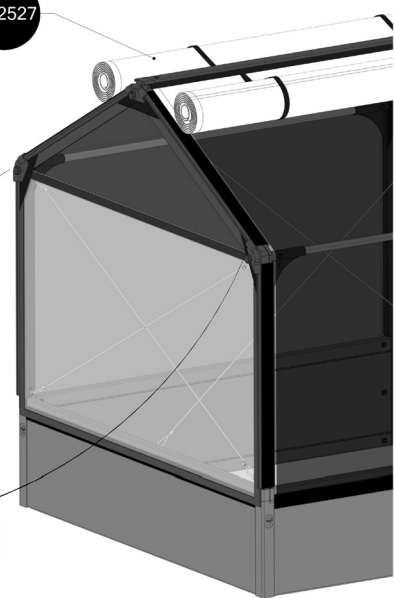

At temperatures more than 30 °C/ 90 °F the plastic sides must be opened when the GrowCamp is mounted.