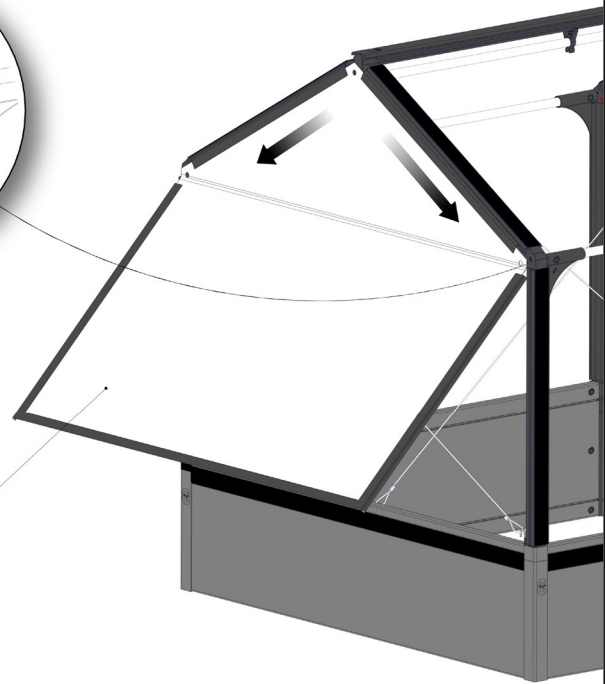

## EXTENSION

3

4

FC2505

FC2505

FC2557

FC2557

FC2321

FC2322

FC2527

At temperatures more than 30 °C/ 90 °F the plastic sides must be opened when the GrowCamp is mounted.