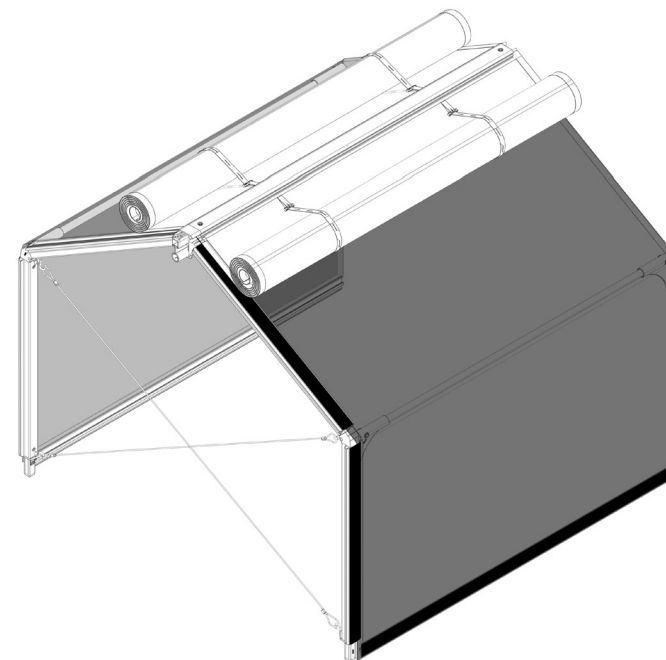

1

FC5411 Top section for PVC EXTENSION 120x120

BASIC manual FC5410

2

EXTENSION

3

4