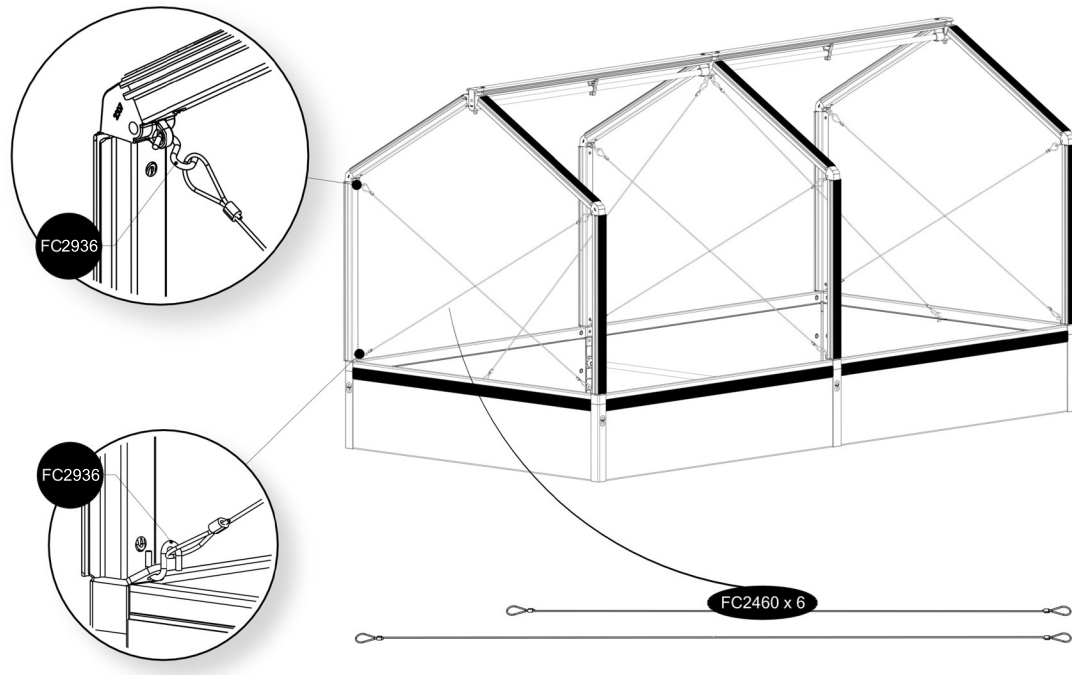

## EXTENSION

3

4

FC2505

FC2505

FC2557

FC2557

FC2321

FC2322

FC2527

At temperatures more than 30 °C/ 90 °F the plastic sides must be opened when the GrowCamp is mounted.