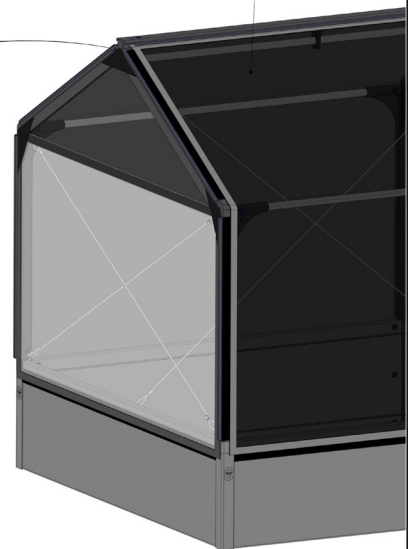

# FC5411 Top section for PVC EXTENSION 120x120

- FC2160 4 pcs. 621 mm
- FC2111 1 pcs. 1140 mm
- FC2171 4 pcs. 619 mm
- FC2177 2 pcs. 1128 mm
- FC2292 1 pcs.
- FC2416 3 pcs. 1116 mm
- FC2307 2 pcs.
- FC2310 2 pcs.
- FC2313 4 pcs.
- FC2326 2 pcs.
- FC2341 2 pcs.
- FC2343 1 pcs.
- FC2460 2 pcs. 1214 mm
- FC2936 1 pcs.
- FC2451 1 pcs.

# FC5411 Top section for PVC EXTENSION 120x120

## EXTENSION

3

4

FC2505

FC2505

FC2557

FC2557

FC2321