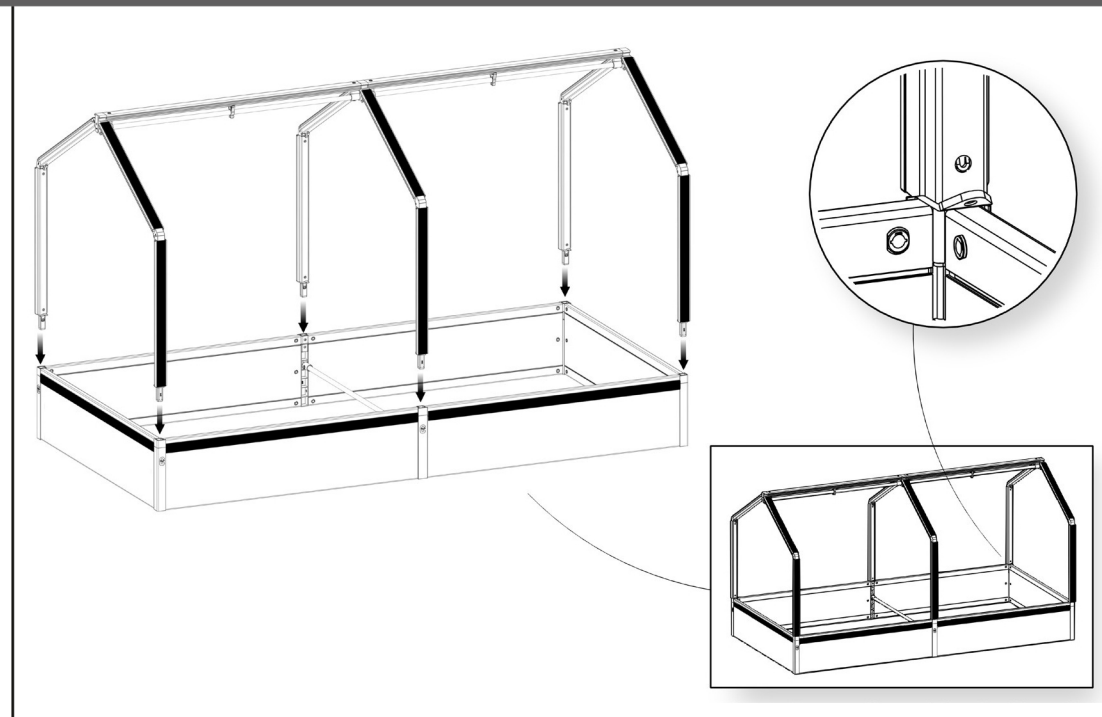

## EXTENSION

3

4

FC2505

FC2505

FC2557

FC2557

FC2321

FC2322

FC2527

At temperatures more than 30 °C/ 90 °F the plastic sides must be opened when the GrowCamp is mounted.