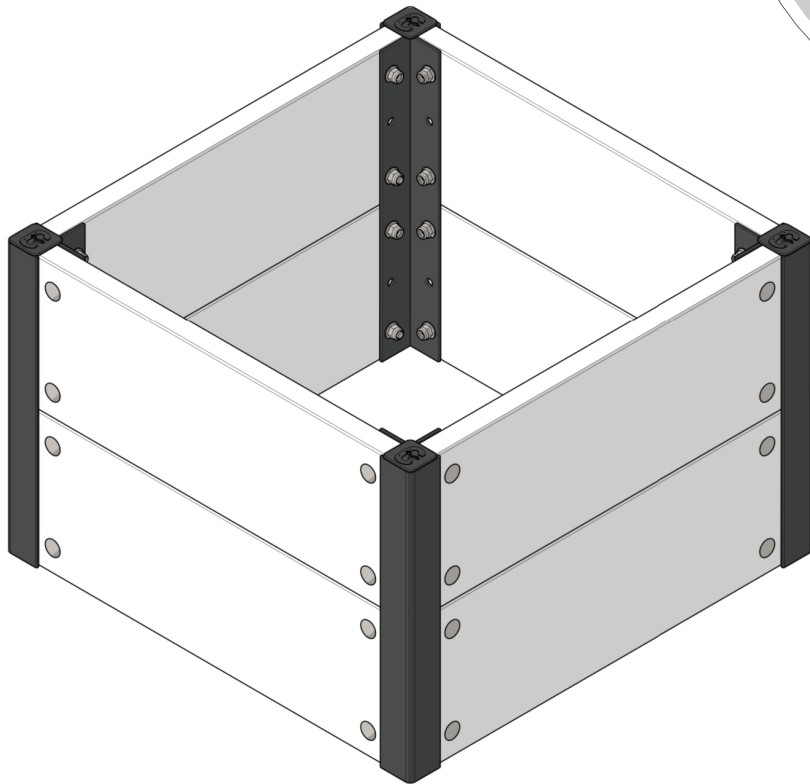

FC5238 Raised bed WOOD /30 44x44 cm

- FC1807 8 pcs. 145 x 22 x 381 mm
- FC2222 4 pcs.
- FC2242 4 pcs. 290 mm
- FC2487 32 pcs. M6 x 30
- FC2489 32 pcs. M6

www.growcamp.dk
info@growcamp.dk