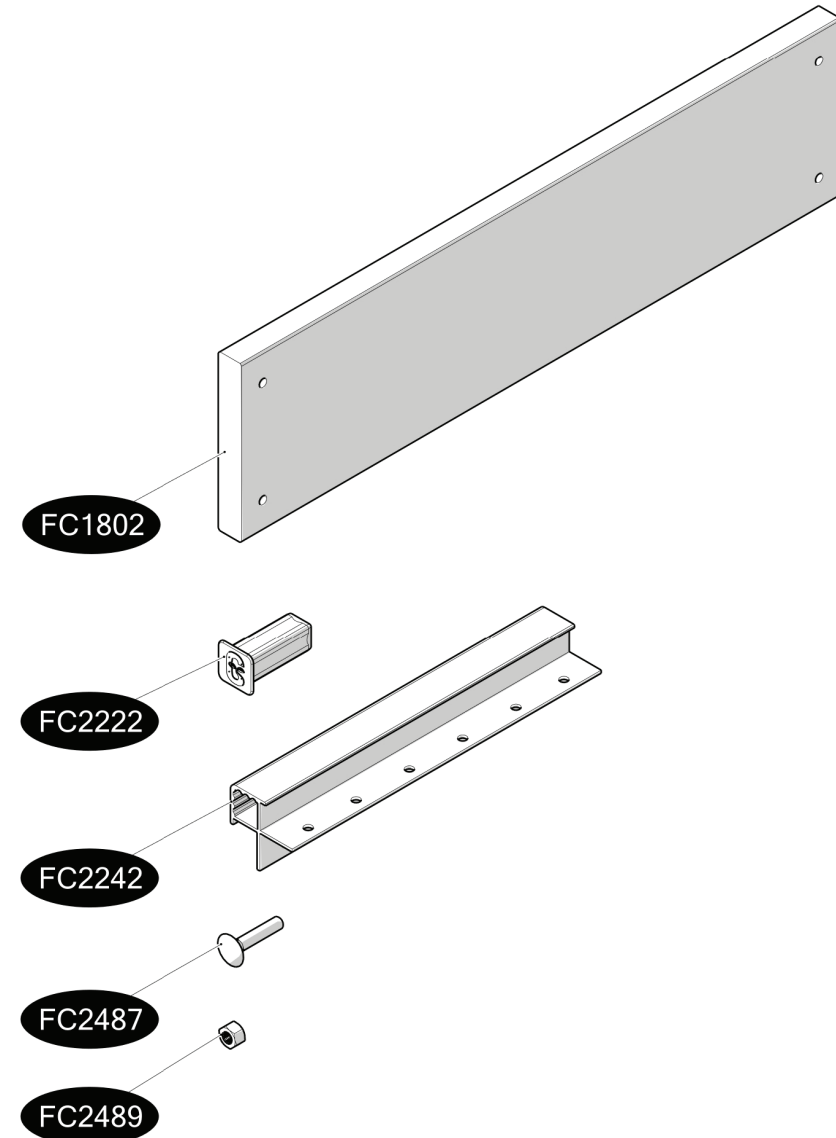

FC5238 Raised bed WOOD /30 44x44 cm

- FC1807 8 pcs. 145 x 22 x 381 mm
- FC2222 4 pcs.
- FC2242 4 pcs. 290 mm
- FC2487 32 pcs. M6 x 30
- FC2489 32 pcs. M6

www.growcamp.dk
info@growcamp.dk