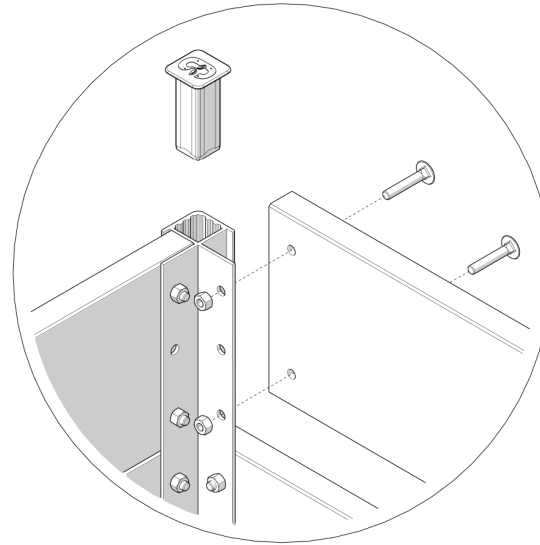

FC5238 Raised bed WOOD /30 44x44 cm

- FC1807 8 pcs. 145 x 22 x 381 mm
- FC2222 4 pcs.
- FC2242 4 pcs. 290 mm
- FC2487 32 pcs. M6 x 30
- FC2489 32 pcs. M6

www.growcamp.dk
info@growcamp.dk