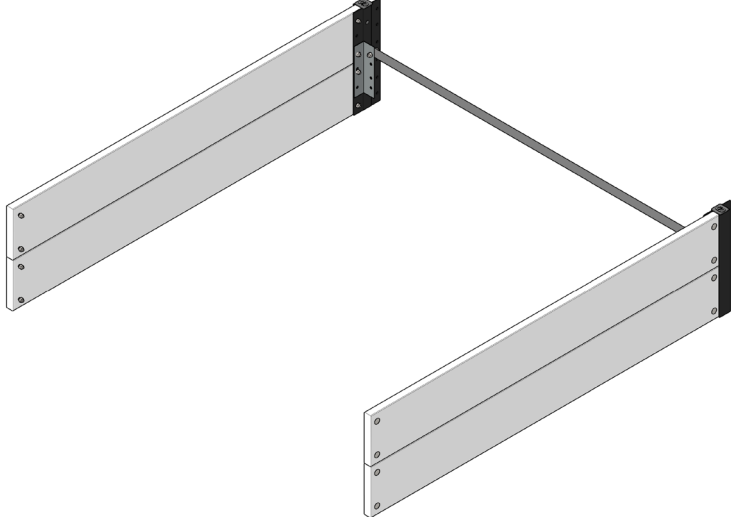

FC5231 Raised bed WOOD /30 120x120 cm EXTENSION

- FC1801 4 pcs. 145 x 22 x 1145 mm
- FC2255 2 pcs. 290 mm
- FC2222 2 pcs.
- FC2487 18 pcs. M6 x 30
- FC2489 18 pcs. M6
- FC2416 1 pcs. 1116 mm
- FC2151 2 pcs.

1 FC5231 Raised bed WOOD /30 120x120 cm EXTENSION

2

BASIC

manual FC5230

EXTENSION

3

4