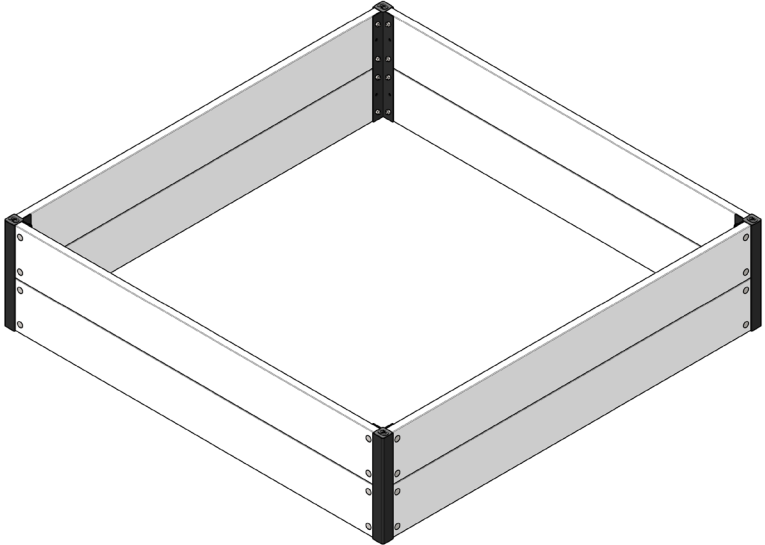

FC5231 Raised bed WOOD /30 120x120 cm EXTENSION

- FC1801 4 pcs. 145 x 22 x 1145 mm
- FC2255 2 pcs. 290 mm
- FC2222 2 pcs.
- FC2487 18 pcs. M6 x 30
- FC2489 18 pcs. M6
- FC2416 1 pcs. 1116 mm
- FC2151 2 pcs.

1 FC5231 Raised bed WOOD /30 120x120 cm EXTENSION

2

BASIC

manual FC5230

EXTENSION

3

4