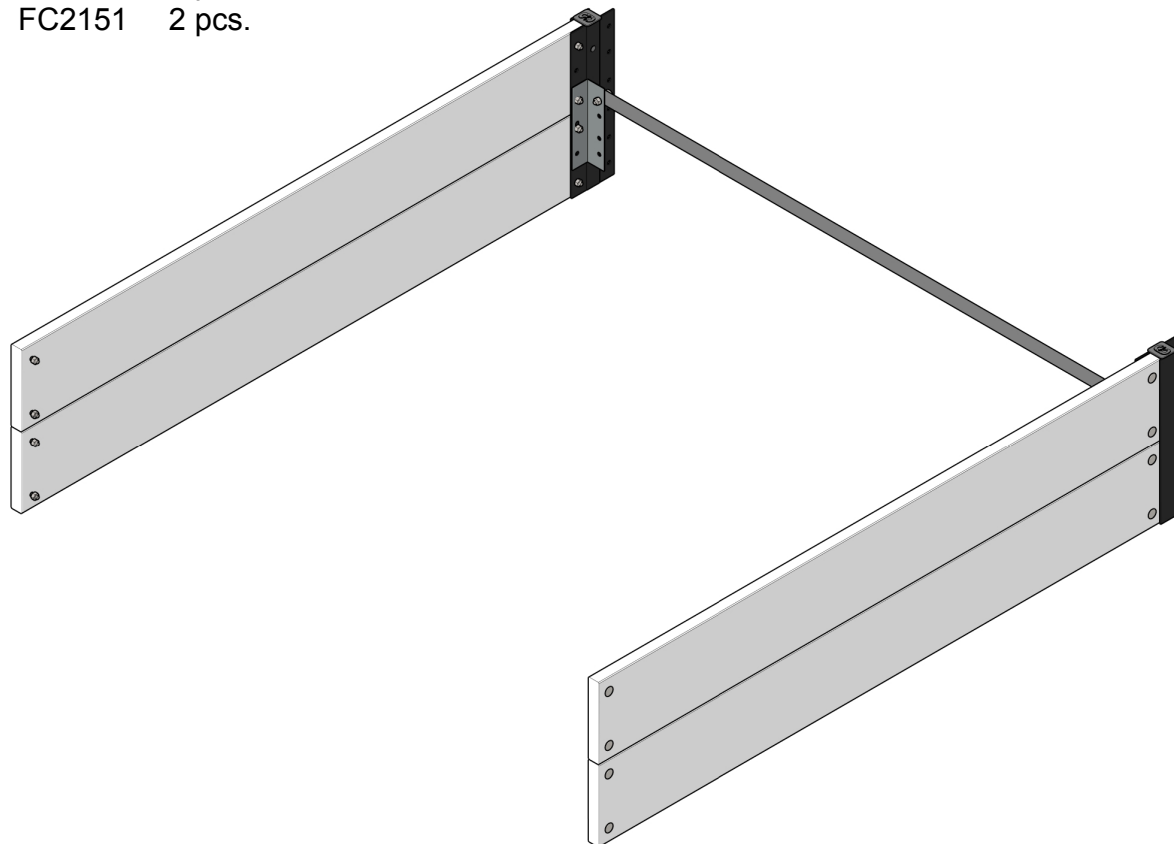

FC5231 Raised bed WOOD /30 120x120 cm EXTENSION

- FC1801 4 pcs. 145 x 22 x 1145 mm
- FC2255 2 pcs. 290 mm
- FC2222 2 pcs.
- FC2487 18 pcs. M6 x 30
- FC2489 18 pcs. M6
- FC2416 1 pcs. 1116 mm
- FC2151 2 pcs.

1 FC5231 Raised bed WOOD /30 120x120 cm EXTENSION

2

BASIC

manual FC5230

EXTENSION

3

4