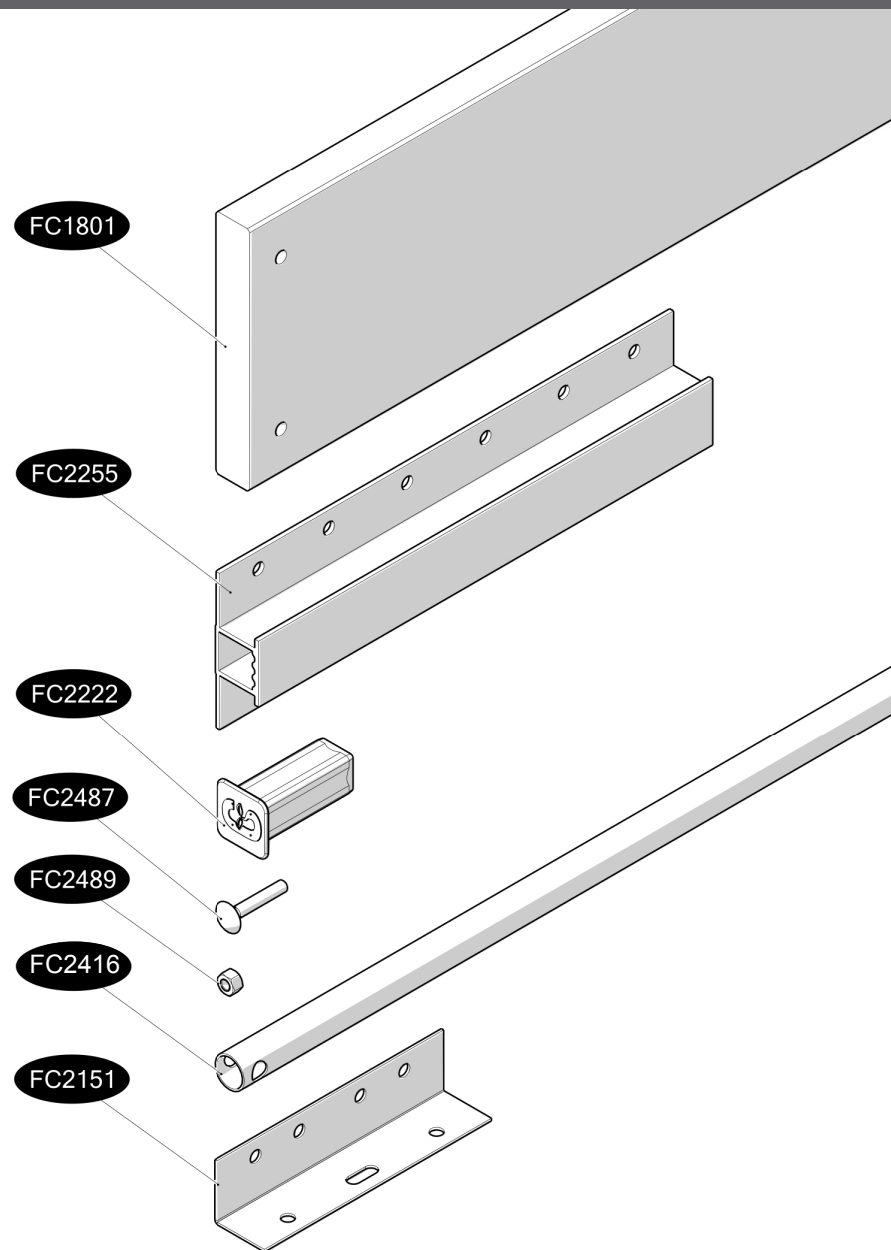

FC5231 Raised bed WOOD /30 120x120 cm EXTENSION

- FC1801 4 pcs. 145 x 22 x 1145 mm
- FC2255 2 pcs. 290 mm
- FC2222 2 pcs.
- FC2487 18 pcs. M6 x 30
- FC2489 18 pcs. M6
- FC2416 1 pcs. 1116 mm
- FC2151 2 pcs.

1 FC5231 Raised bed WOOD /30 120x120 cm EXTENSION

2

BASIC

manual FC5230

EXTENSION

3

4