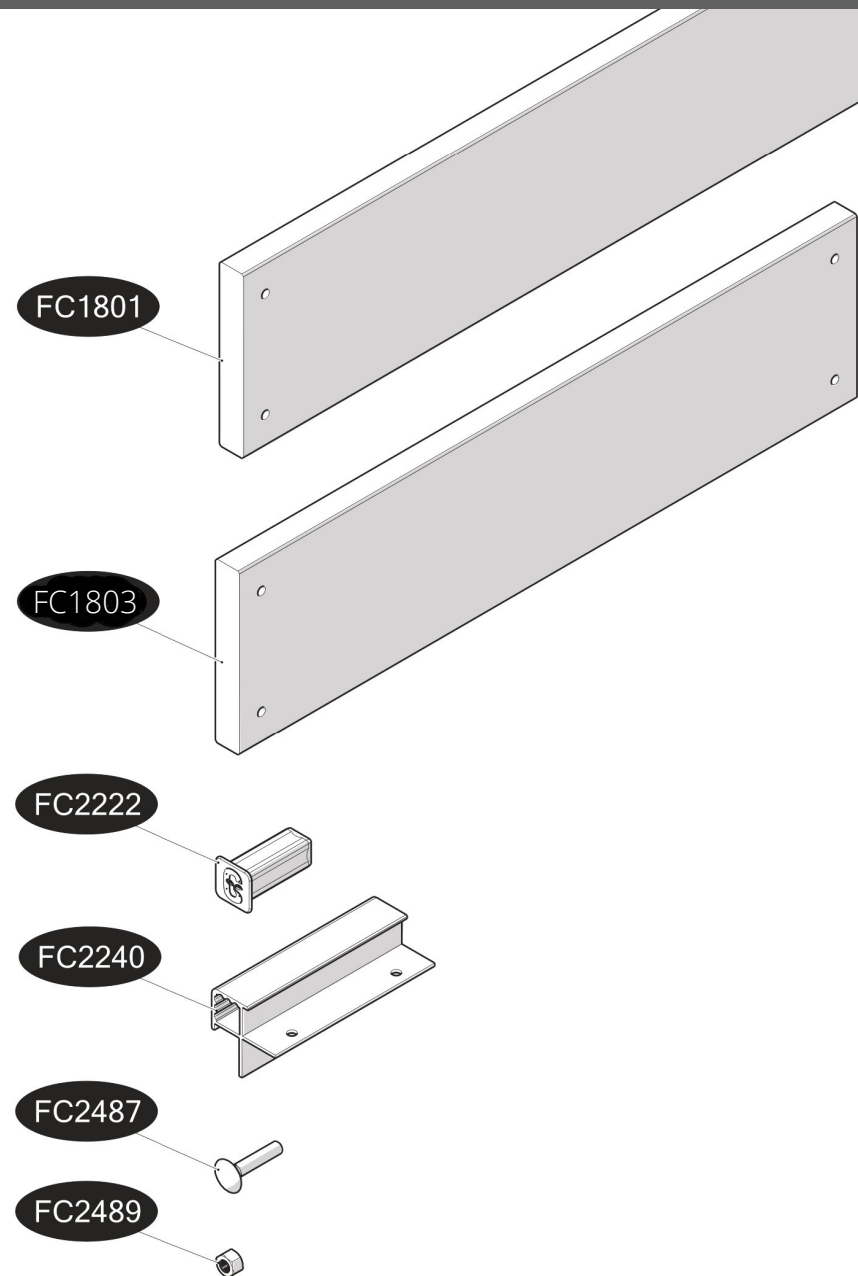

FC5216 Raised bed WOOD /15 120x62 cm

- FC1801 2 pcs. 145 x 22 x 1145 mm
- FC1803 2 pcs. 145 x 22 x 562 mm
- FC2222 4 pcs.
- FC2240 4 pcs. 145 mm
- FC2487 16 pcs. M6 x 30
- FC2489 16 pcs. M6

www.growcamp.dk
info@growcamp.dk