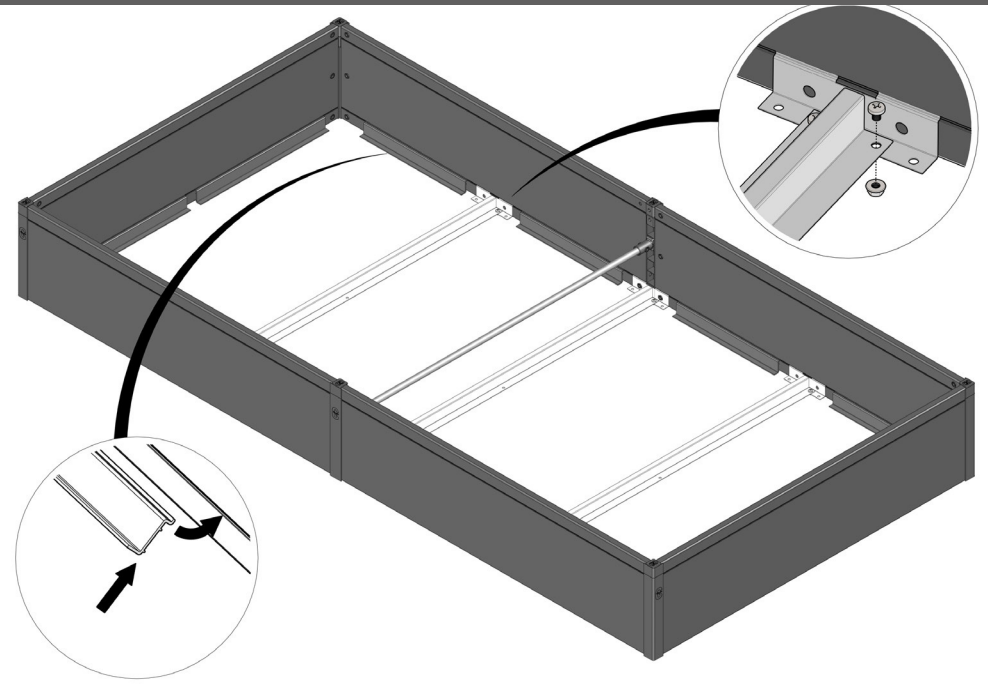

FC6691 Bottom raised bed/30 120x120 cm EXTENSION

- FC1931 8 pcs. 560 x 250 mm
- FC1935 2 pcs. 560 x 137 mm
- FC2098 4 pcs. L= 275 mm
- FC2410 2 pcs.
- FC2088 4 pcs.
- FC2491 12 pcs. M6 x10
- FC2489 12 pcs. M6
- FC2412 2 pcs. L= 585

1 FC6691 Bottom raised bed/30 120x120 cm EXTENSION

2

BASIC + EXTENSION
manual FC6690 + FC6691

3

4