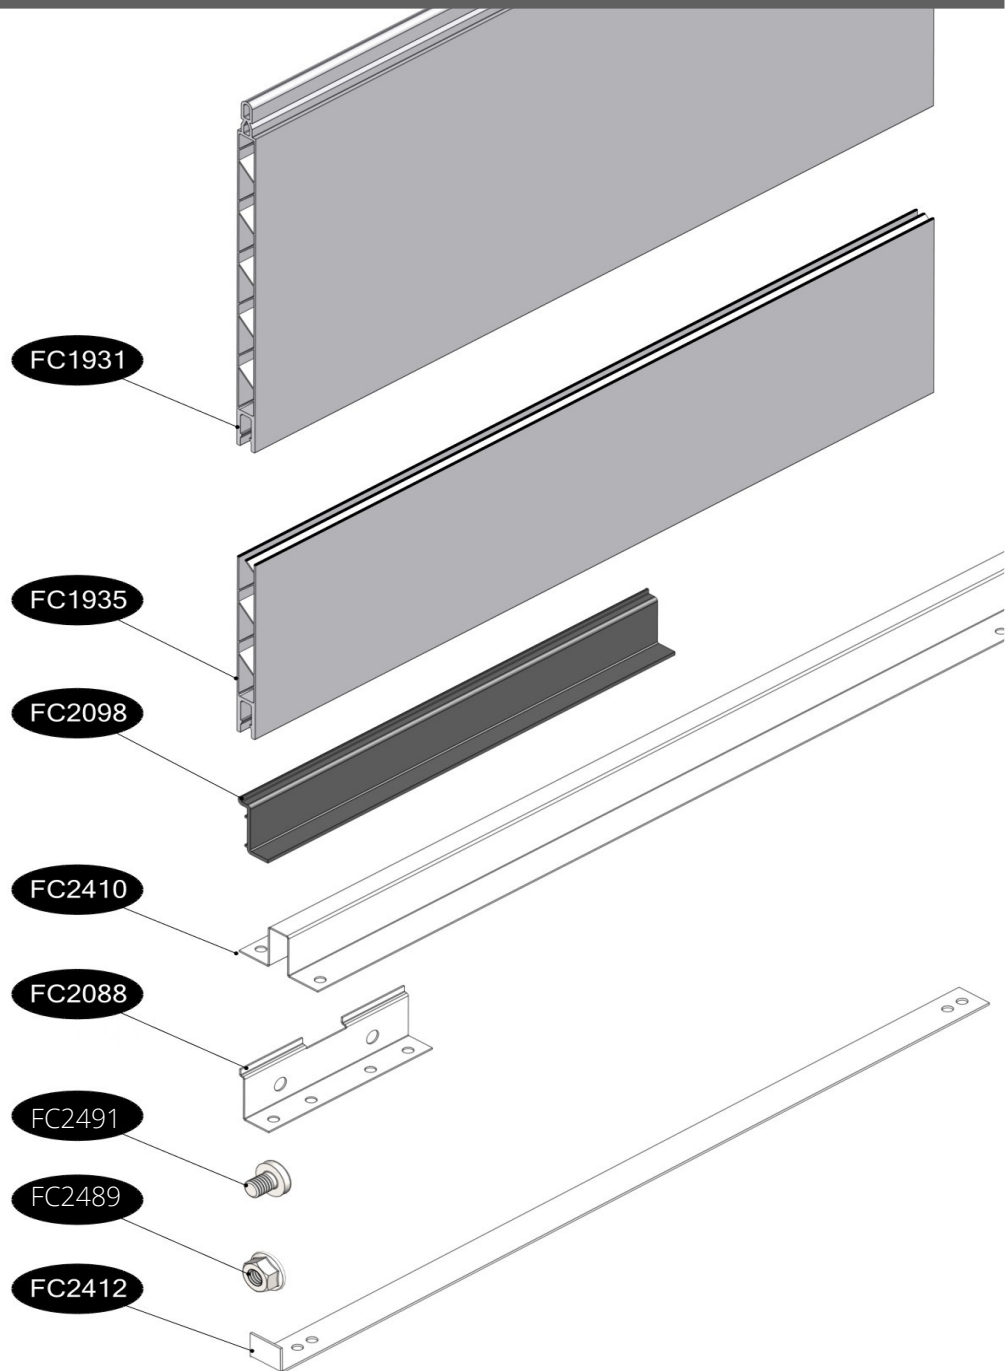

FC6691 Bottom raised bed/30 120x120 cm EXTENSION

- FC1931 8 pcs. 560 x 250 mm
- FC1935 2 pcs. 560 x 137 mm
- FC2098 4 pcs. L= 275 mm
- FC2410 2 pcs.
- FC2088 4 pcs.
- FC2491 12 pcs. M6 x10
- FC2489 12 pcs. M6
- FC2412 2 pcs. L= 585

1 FC6691 Bottom raised bed/30 120x120 cm EXTENSION

2

BASIC + EXTENSION
manual FC6690 + FC6691

3

4