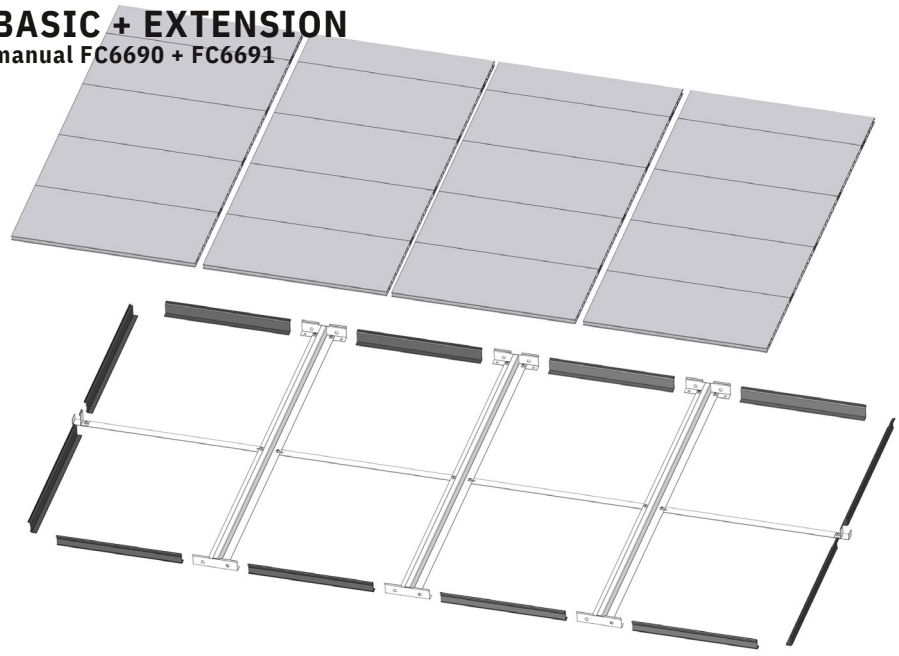

FC6691 Bottom raised bed/30 120x120 cm EXTENSION

- FC1931 8 pcs. 560 x 250 mm
- FC1935 2 pcs. 560 x 137 mm
- FC2098 4 pcs. L= 275 mm
- FC2410 2 pcs.
- FC2088 4 pcs.
- FC2491 12 pcs. M6 x10
- FC2489 12 pcs. M6
- FC2412 2 pcs. L= 585

1 FC6691 Bottom raised bed/30 120x120 cm EXTENSION

2

BASIC + EXTENSION
manual FC6690 + FC6691

3

4