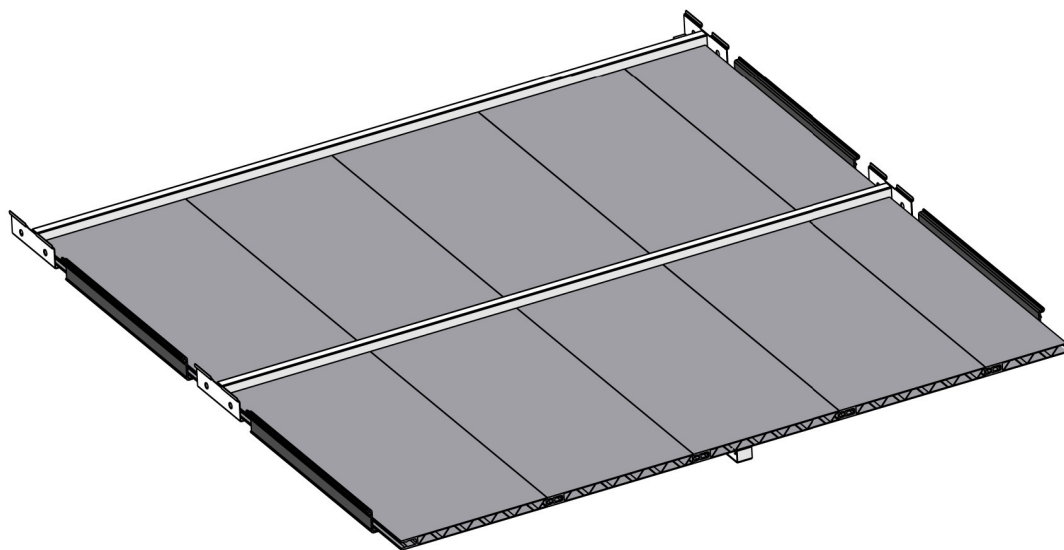

FC6691 Bottom raised bed/30 120x120 cm EXTENSION

- FC1931 8 pcs. 560 x 250 mm
- FC1935 2 pcs. 560 x 137 mm
- FC2098 4 pcs. L= 275 mm
- FC2410 2 pcs.
- FC2088 4 pcs.
- FC2491 12 pcs. M6 x10
- FC2489 12 pcs. M6
- FC2412 2 pcs. L= 585

1 FC6691 Bottom raised bed/30 120x120 cm EXTENSION

2

BASIC + EXTENSION
manual FC6690 + FC6691

3

4