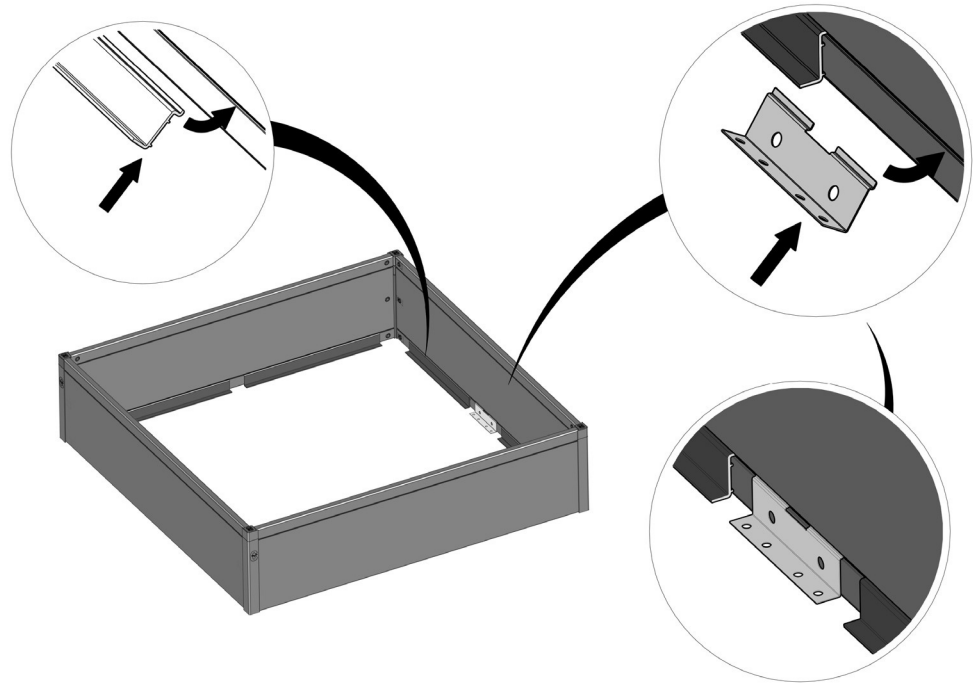

FC6690 Bottom raised bed/30 120x120 cm BASIC

- FC1931 8 pcs. 560 x 250 mm
- FC1935 2 pcs. 560 x 137 mm
- FC2094 8 pcs. L= 460 mm
- FC2410 1 pcs.
- FC2088 2 pcs.
- FC2491 8 pcs. M6 x10
- FC2489 8 pcs. M6
- FC2412 2 pcs. L= 585 mm
- FC2413 2 pcs.

www.growcamp.dk
info@growcamp.dk

1 FC6690 Bottom raised bed/30 120x120 cm BASIC

2

3

4