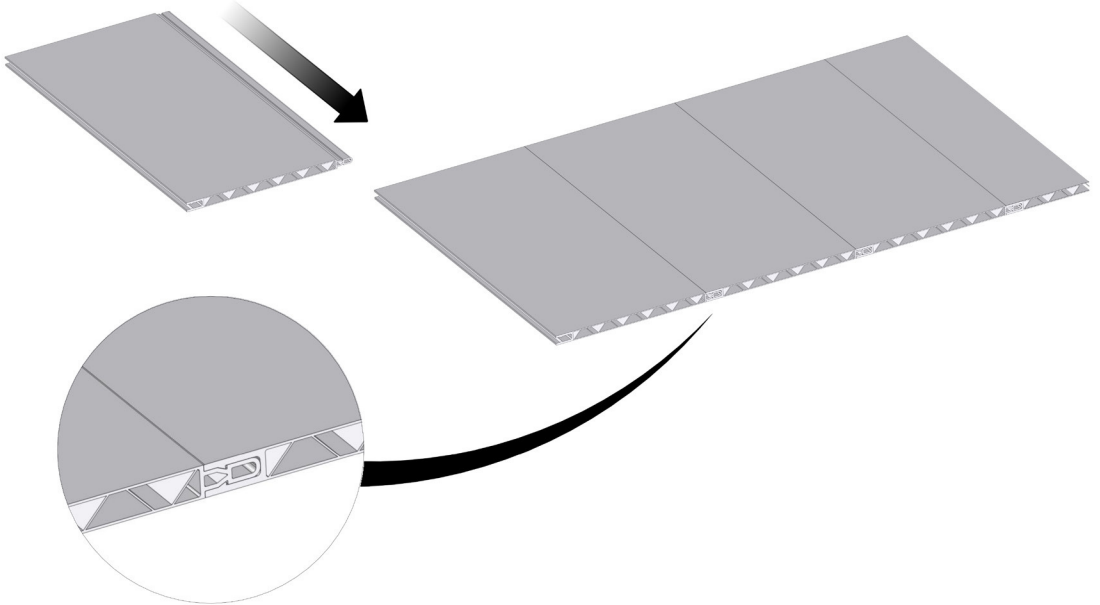

FC6690 Bottom raised bed/30 120x120 cm BASIC

- FC1931 8 pcs. 560 x 250 mm
- FC1935 2 pcs. 560 x 137 mm
- FC2094 8 pcs. L= 460 mm
- FC2410 1 pcs.
- FC2088 2 pcs.
- FC2491 8 pcs. M6 x10
- FC2489 8 pcs. M6
- FC2412 2 pcs. L= 585 mm
- FC2413 2 pcs.

www.growcamp.dk
info@growcamp.dk

1 FC6690 Bottom raised bed/30 120x120 cm BASIC

2

3

4