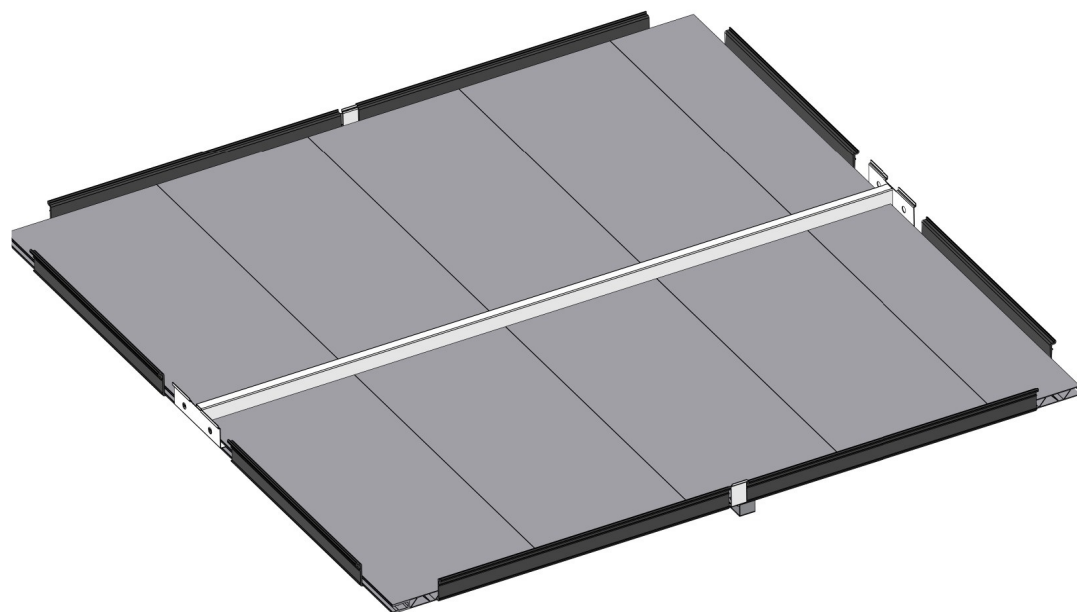

FC6690 Bottom raised bed/30 120x120 cm BASIC

- FC1931 8 pcs. 560 x 250 mm
- FC1935 2 pcs. 560 x 137 mm
- FC2094 8 pcs. L= 460 mm
- FC2410 1 pcs.
- FC2088 2 pcs.
- FC2491 8 pcs. M6 x10
- FC2489 8 pcs. M6
- FC2412 2 pcs. L= 585 mm
- FC2413 2 pcs.

www.growcamp.dk
info@growcamp.dk

1 FC6690 Bottom raised bed/30 120x120 cm BASIC

2

3

4