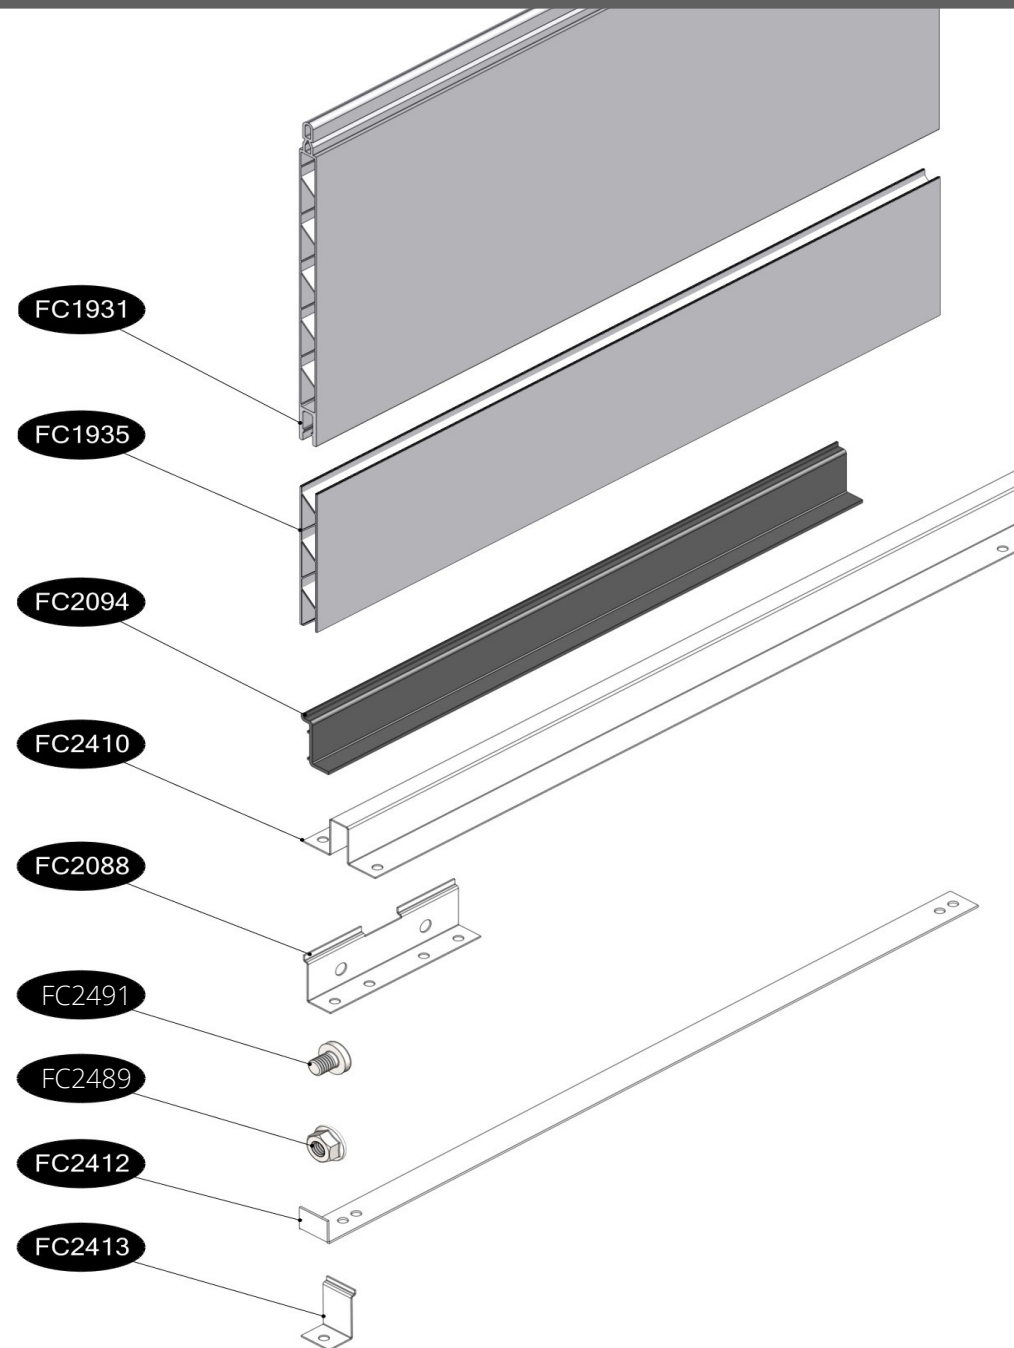

FC6690 Bottom raised bed/30 120x120 cm BASIC

- FC1931 8 pcs. 560 x 250 mm
- FC1935 2 pcs. 560 x 137 mm
- FC2094 8 pcs. L= 460 mm
- FC2410 1 pcs.
- FC2088 2 pcs.
- FC2491 8 pcs. M6 x10
- FC2489 8 pcs. M6
- FC2412 2 pcs. L= 585 mm
- FC2413 2 pcs.

www.growcamp.dk
info@growcamp.dk

1 FC6690 Bottom raised bed/30 120x120 cm BASIC

2

3

4