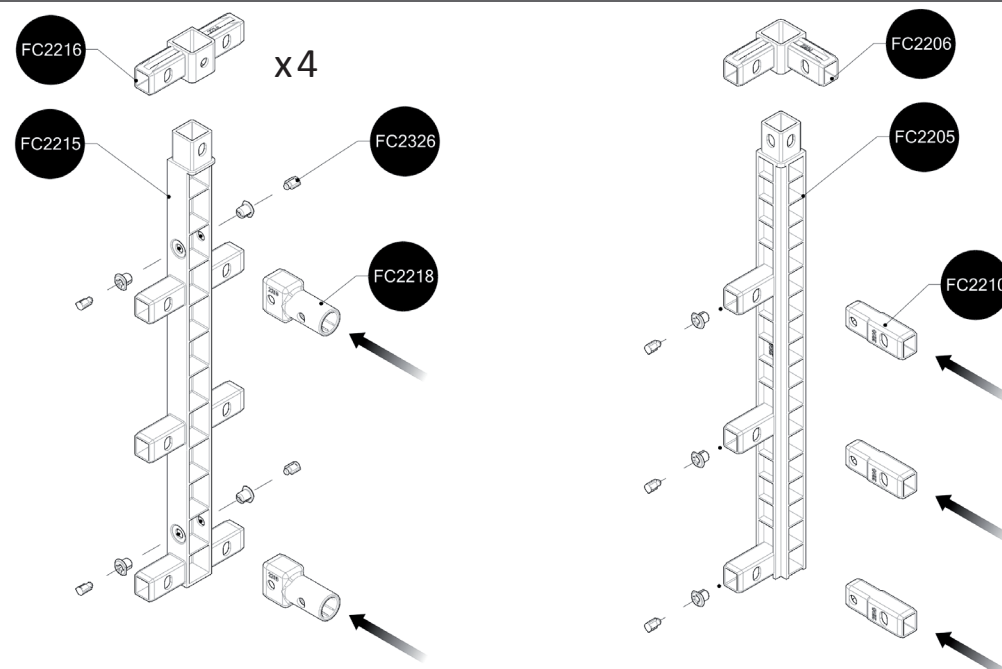

FC6540 GrowFrame/50 RAISED BED 120x120 cm

FC2010 x 4

FC2205 x 4

FC2206 x 4

FC2210 x 12

FC2326 x 5

FC2222 x 4

FC2329 x 1

www.growcamp.dk
info@growcamp.dk

1 FC6540 GrowFrame/50 RAISED BED 120x120 cm BASIC

2

3

4