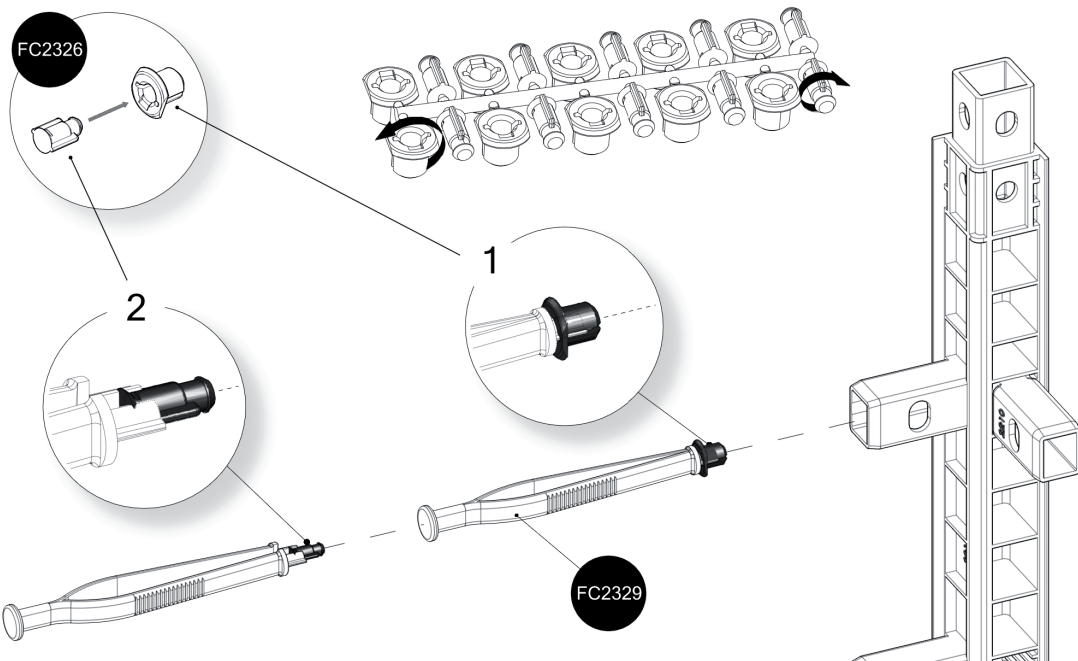

FC6540 GrowFrame/50 RAISED BED 120x120 cm

FC2010 x 4

FC2205 x 4

FC2206 x 4

FC2210 x 12

FC2326 x 5

FC2222 x 4

FC2329 x 1

www.growcamp.dk
info@growcamp.dk

1 FC6540 GrowFrame/50 RAISED BED 120x120 cm BASIC

2

3

4