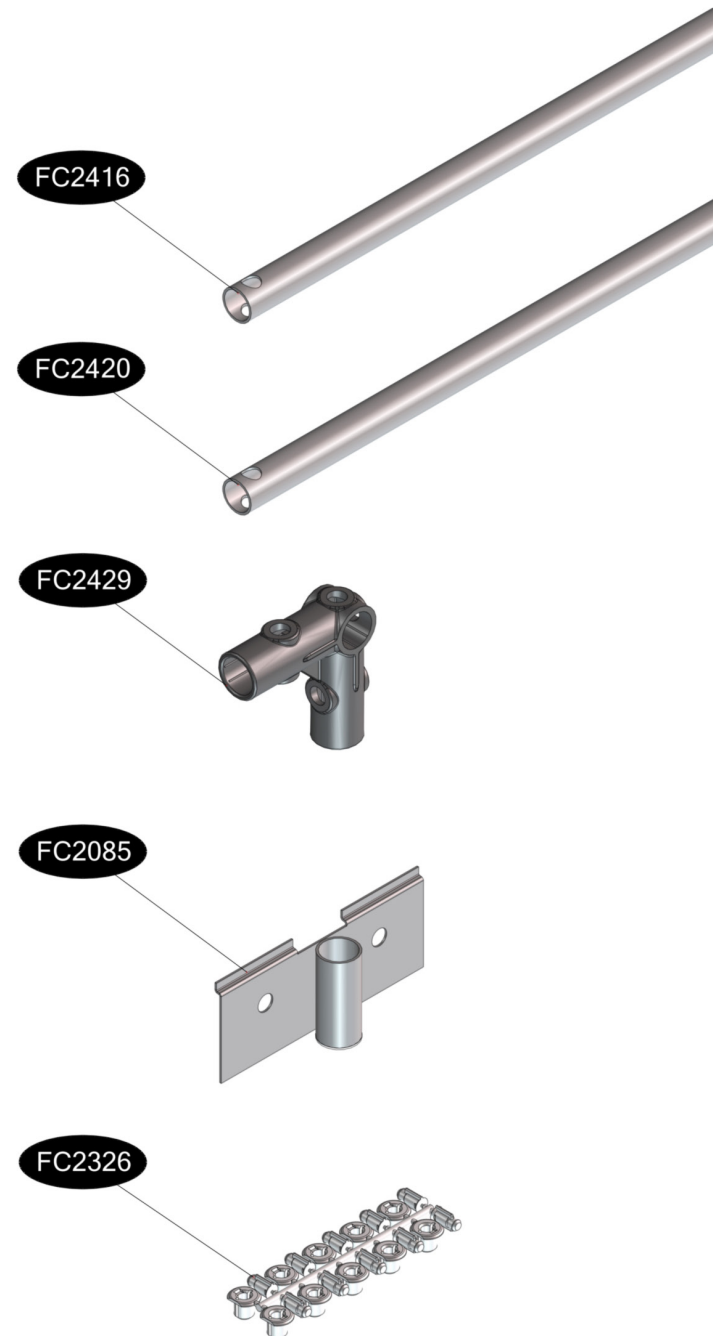

FC7144 Pipe for plant support 90 cm - raised bed PLASTIC without cover

- FC2416 2 pcs. L = 1116 mm
- FC2420 1 pcs. L = 820 mm
- FC2429 2 pcs.
- FC2085 2 pcs.
- FC2326 1 pcs.

www.growcamp.dk
info@growcamp.dk

1 FC7144 Pipe for plant support 90 cm - raised bed PLASTIC without cover

2

3

4