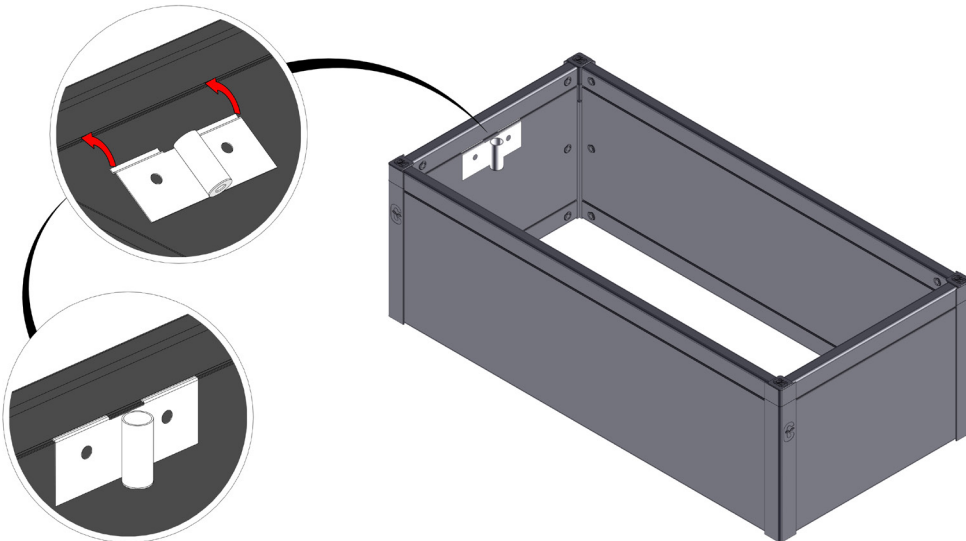

FC7144 Pipe for plant support 90 cm - raised bed PLASTIC without cover

- FC2416 2 pcs. L = 1116 mm
- FC2420 1 pcs. L = 820 mm
- FC2429 2 pcs.
- FC2085 2 pcs.
- FC2326 1 pcs.

www.growcamp.dk
info@growcamp.dk

1 FC7144 Pipe for plant support 90 cm - raised bed PLASTIC without cover

2

3

4