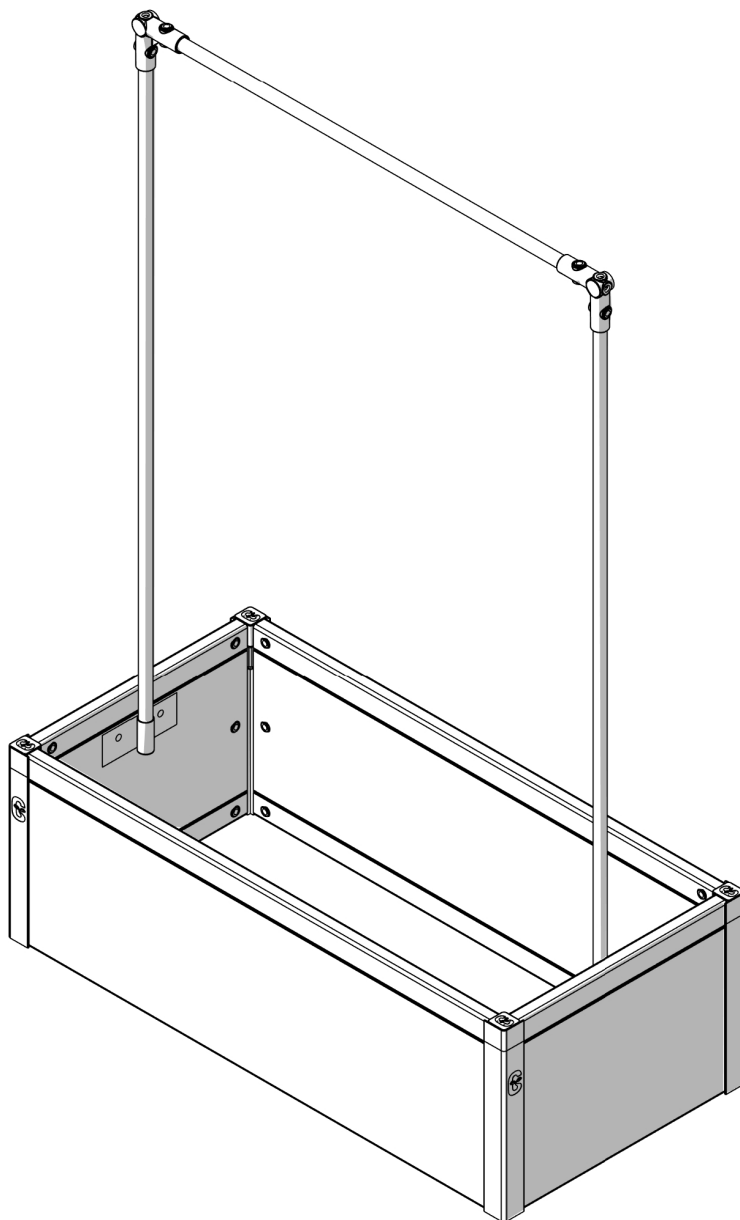

FC7144 Pipe for plant support 90 cm - raised bed PLASTIC without cover

- FC2416 2 pcs. L = 1116 mm
- FC2420 1 pcs. L = 820 mm
- FC2429 2 pcs.
- FC2085 2 pcs.
- FC2326 1 pcs.

www.growcamp.dk
info@growcamp.dk

1 FC7144 Pipe for plant support 90 cm - raised bed PLASTIC without cover

2

3

4