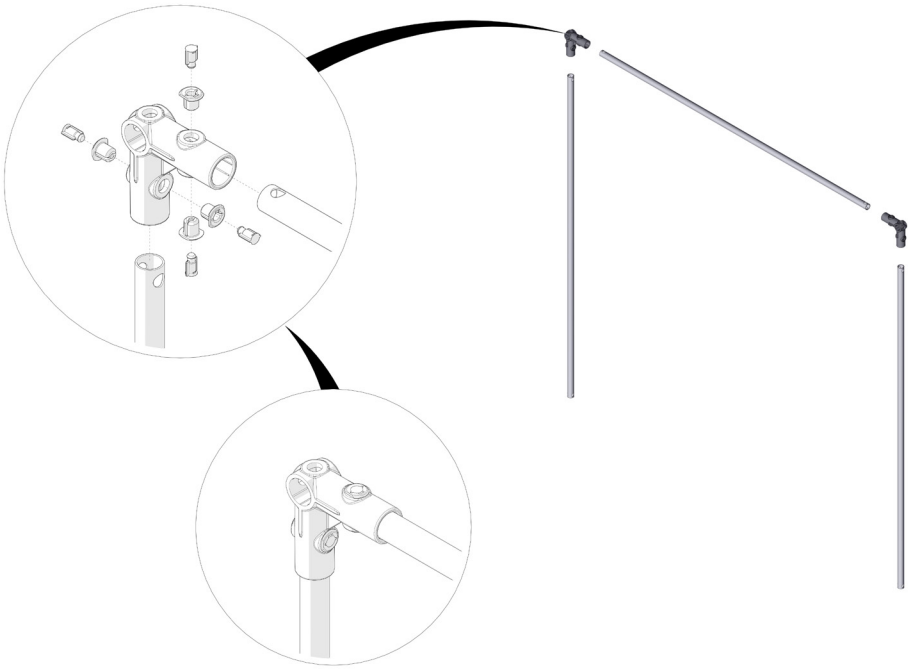

FC7144 Pipe for plant support 90 cm - raised bed PLASTIC without cover

- FC2416 2 pcs. L = 1116 mm
- FC2420 1 pcs. L = 820 mm
- FC2429 2 pcs.
- FC2085 2 pcs.
- FC2326 1 pcs.

www.growcamp.dk
info@growcamp.dk

1 FC7144 Pipe for plant support 90 cm - raised bed PLASTIC without cover

2

3

4